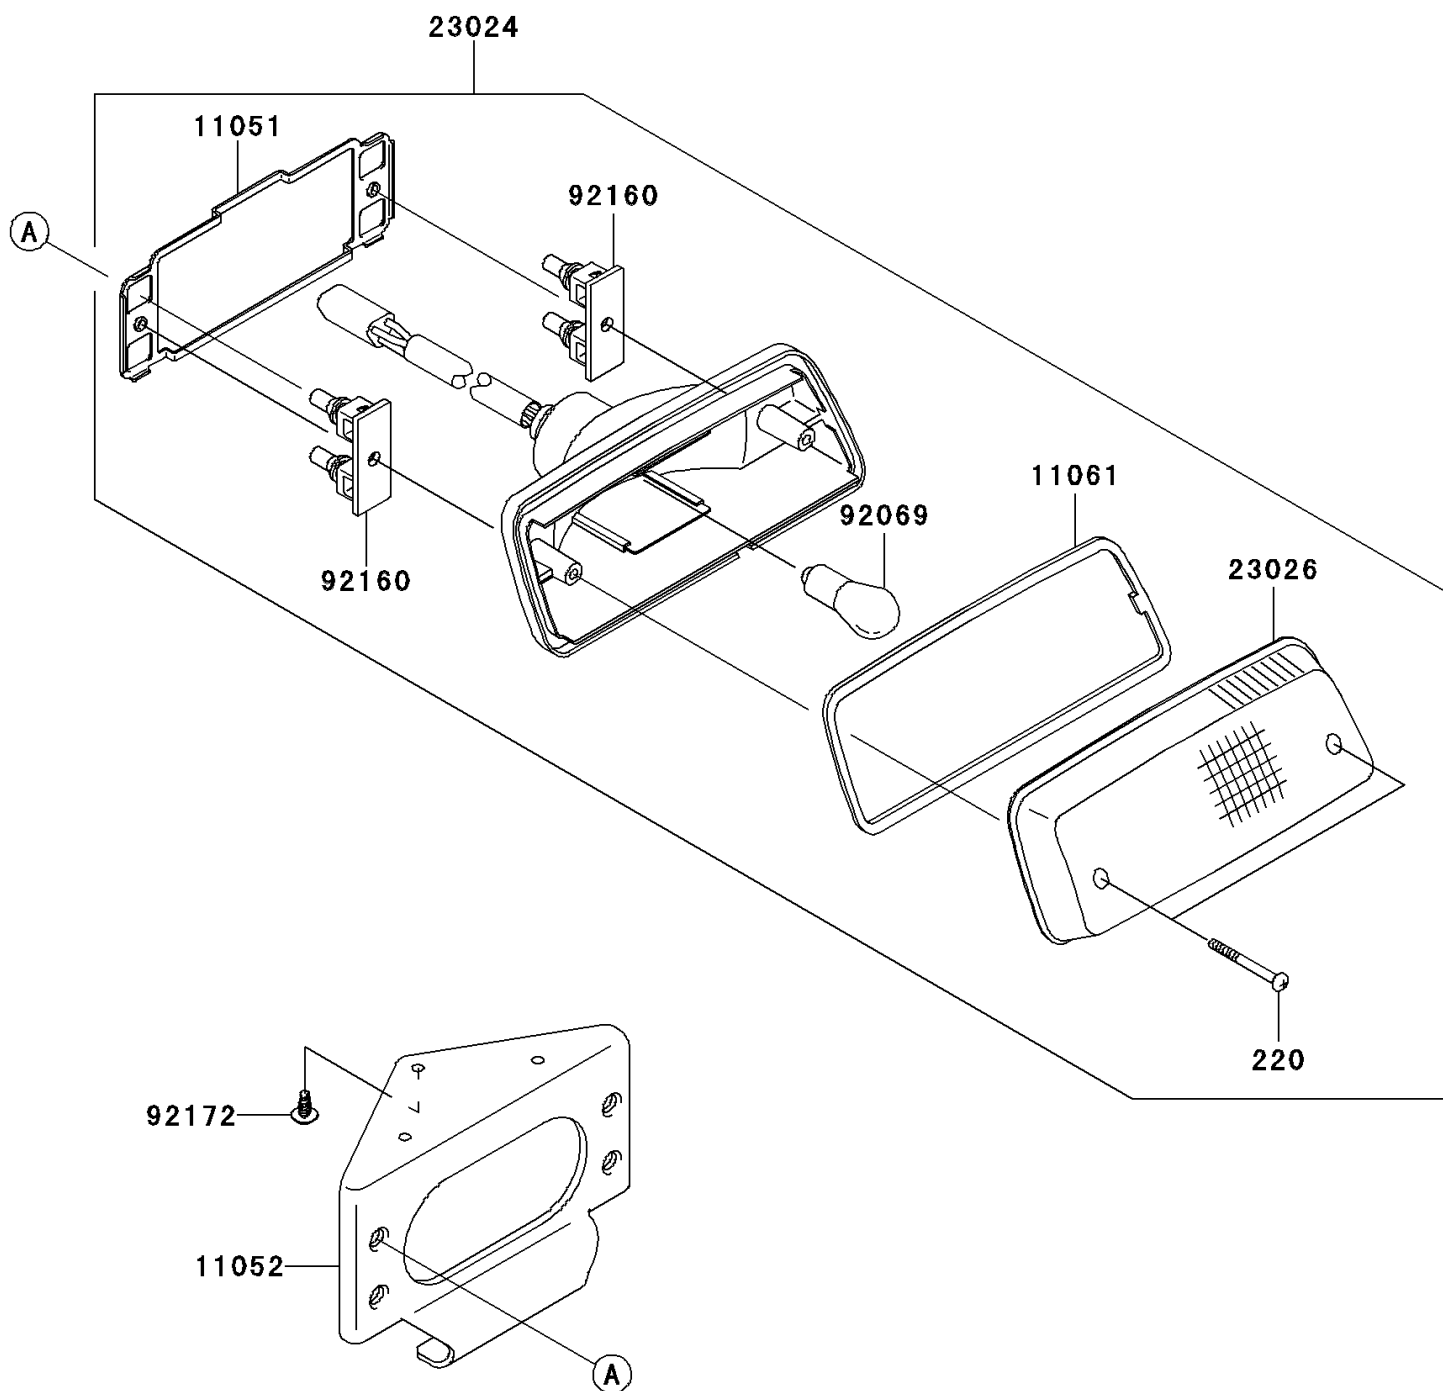

2004 Prairie 700 4x4

Kawasaki

Let the Good Times Roll®

PARTS DIAGRAM

Taillight(s)

F2720

2004 Prairie 700 4x4

PARTS LIST

Taillight(s)

ITEM NAME

PART NUMBER

QUANTITY
