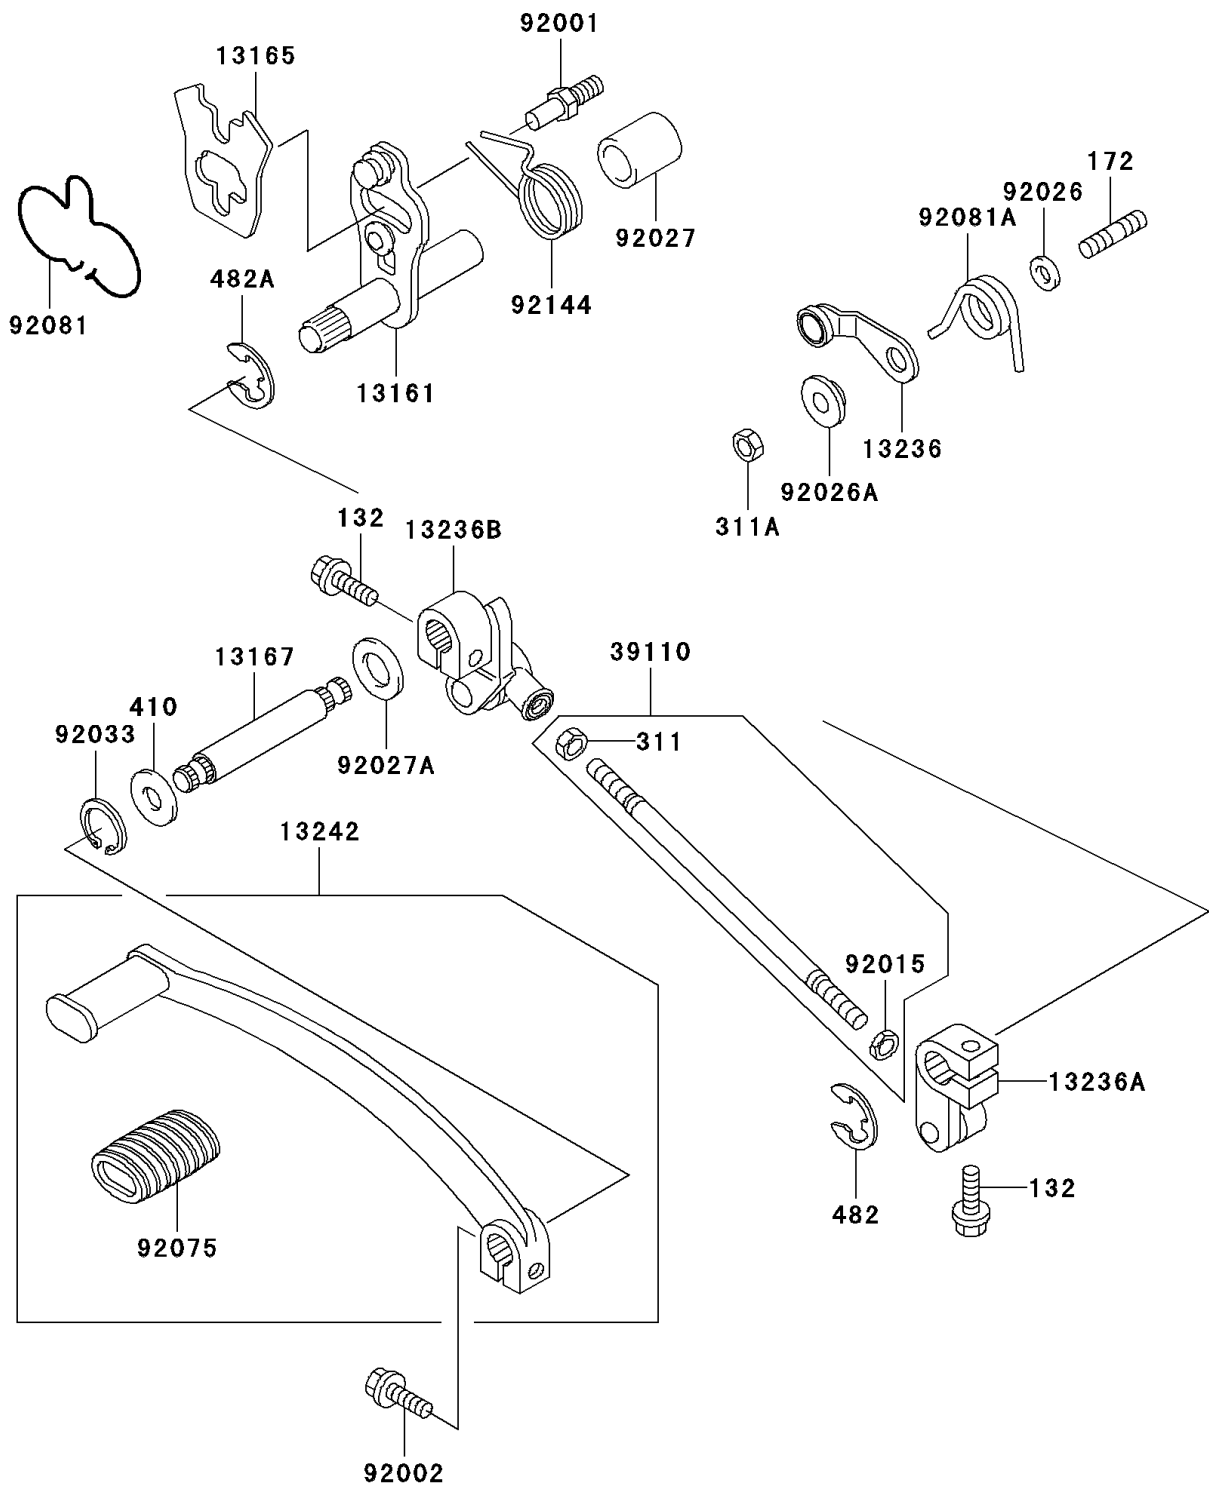

2009 Vulcan® 500 LTD

PARTS DIAGRAM

Gear Change Mechanism

E1370

2009 Vulcan® 500 LTD

PARTS LIST

Gear Change Mechanism

ITEM NAME

PART NUMBER

QUANTITY
