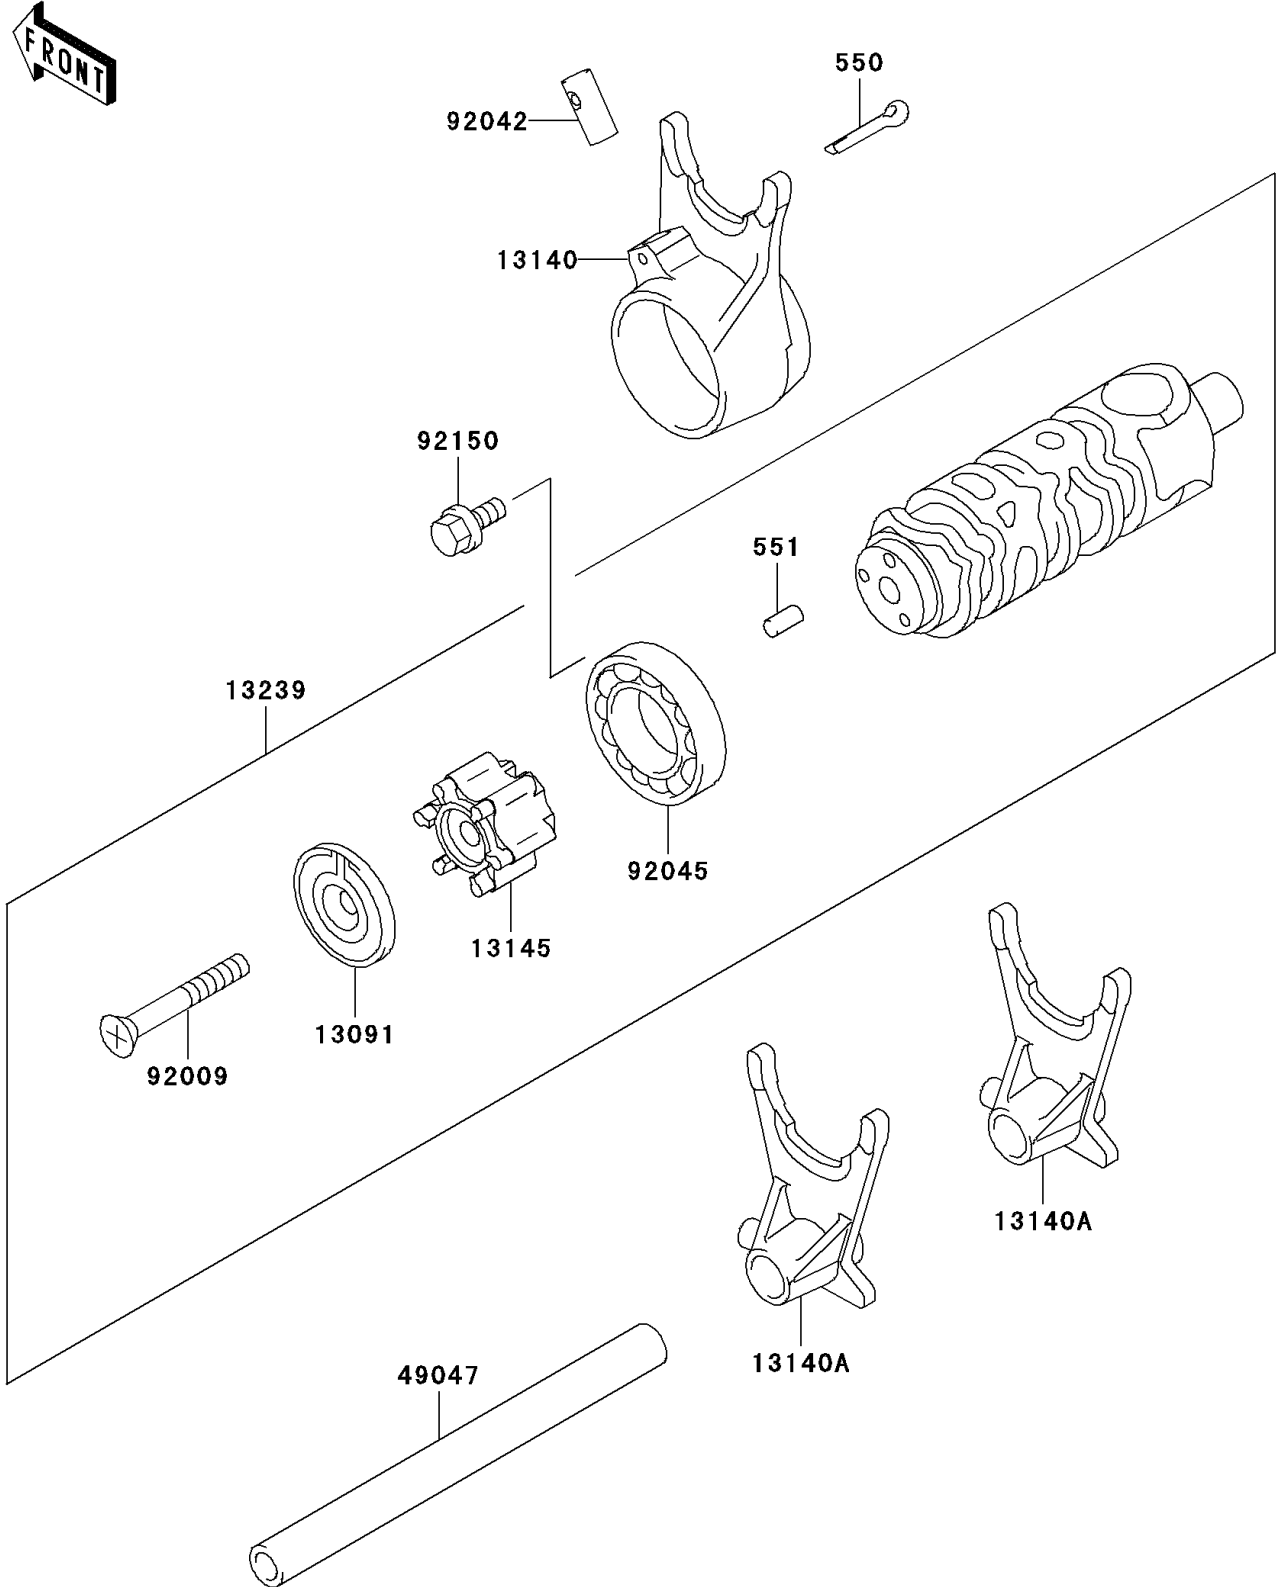

2007 Vulcan 500 LTD

PARTS DIAGRAM

Gear Change Drum/Shift Fork(s)

E1362

2007 Vulcan 500 LTD

PARTS LIST

Gear Change Drum/Shift Fork(s)

ITEM NAME

PART NUMBER

QUANTITY
