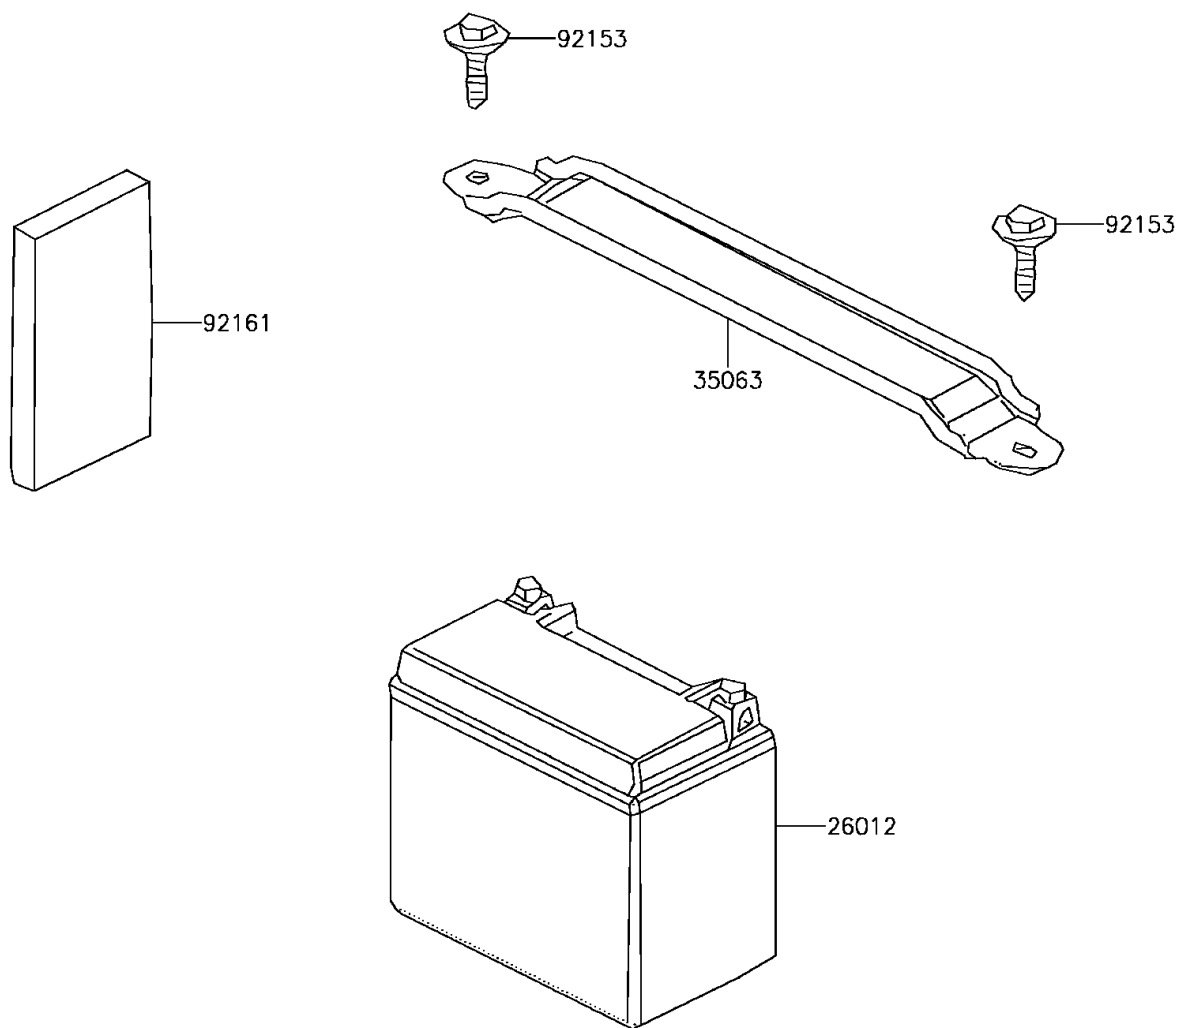

2018 BRUTE FORCE® 300

PARTS DIAGRAM

Battery

F2761

2018 BRUTE FORCE® 300

PARTS LIST

Battery

ITEM NAME	PART NUMBER	QUANTITY
BATTERY,YTX12-BS (Ref # 26012)	26012-Y003	1
STAY,BATTERY (Ref # 35063)	35063-Y007	1
BOLT,5X16 (Ref # 92153)	92153-Y013	2
DAMPER,BATTERY (Ref # 92161)	92161-Y018	1