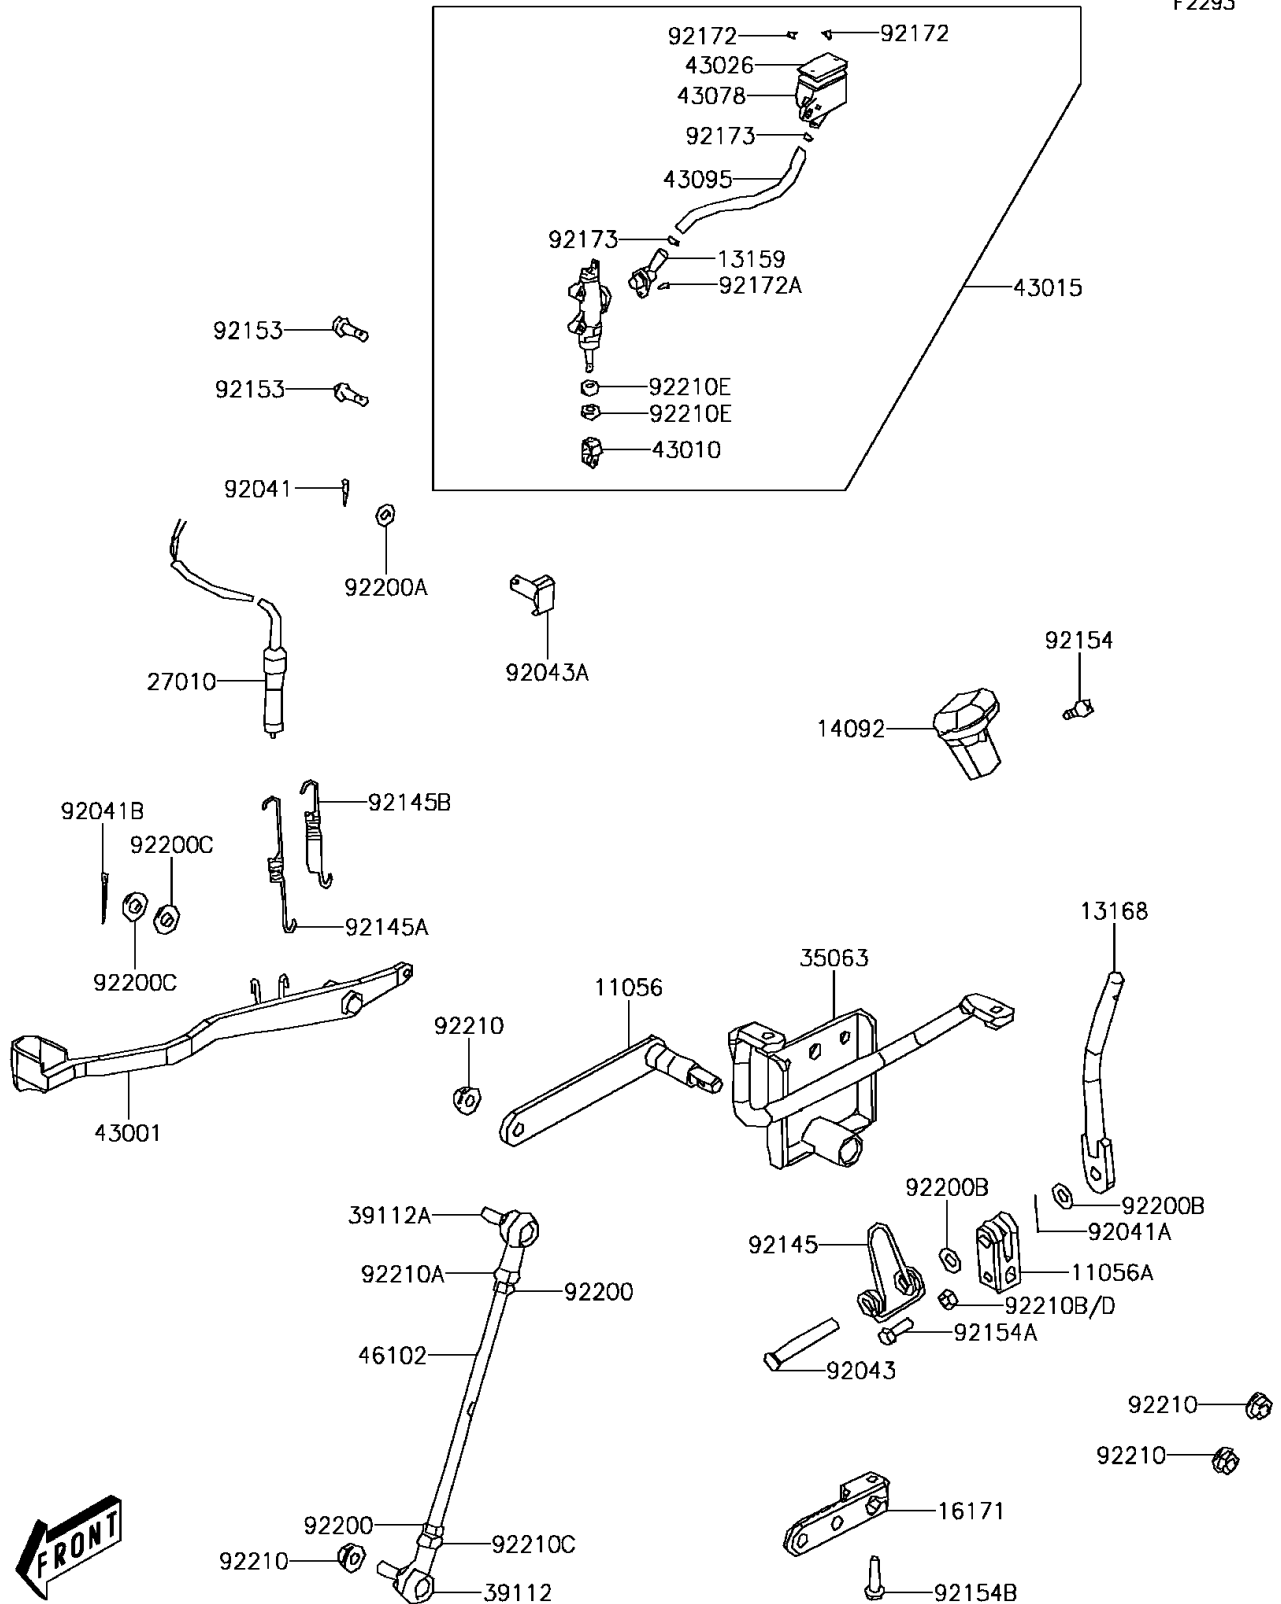

# 2017 BRUTE FORCE® 300

## PARTS DIAGRAM Rear Master Cylinder

F2293

## PARTS LIST

### Rear Master Cylinder

**ITEM NAME**

**PART NUMBER**

**QUANTITY**

---