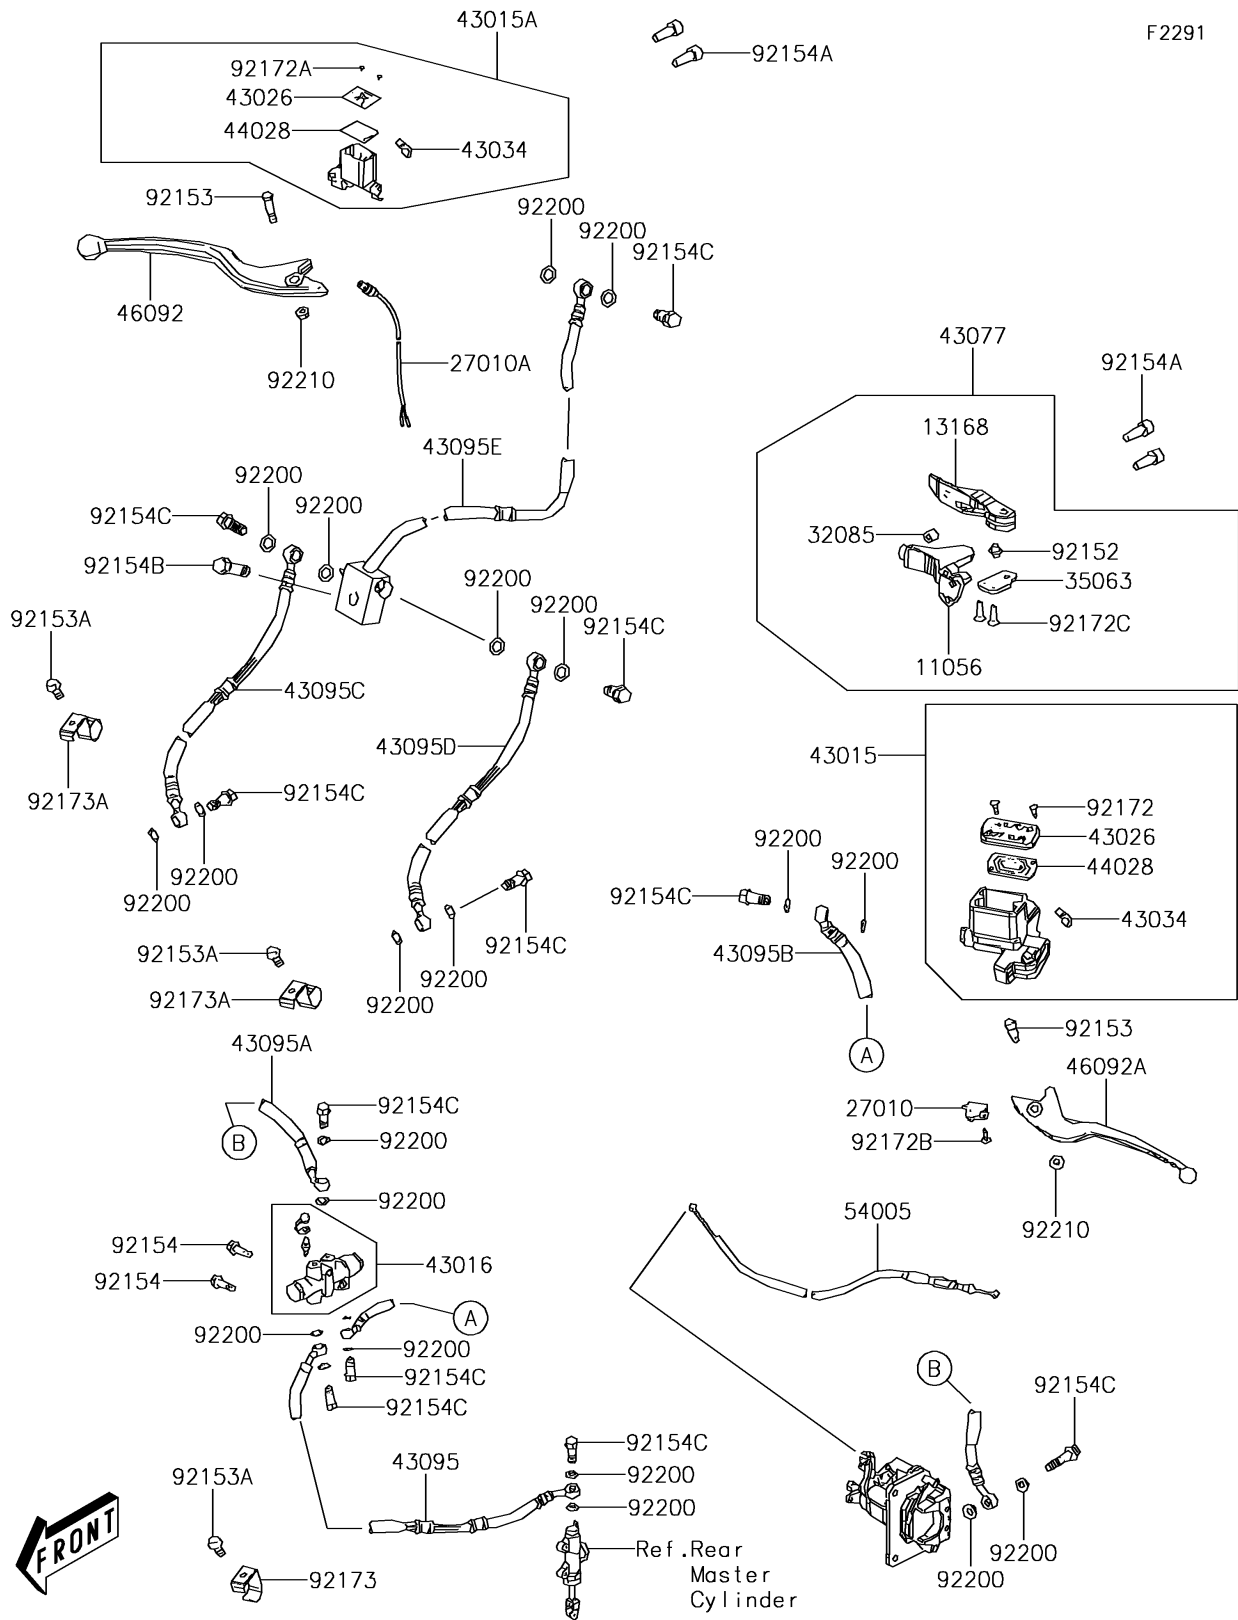

2017 BRUTE FORCE® 300

PARTS DIAGRAM

Front Master Cylinder

2017 BRUTE FORCE® 300

PARTS LIST

Front Master Cylinder

ITEM NAME

PART NUMBER

QUANTITY
