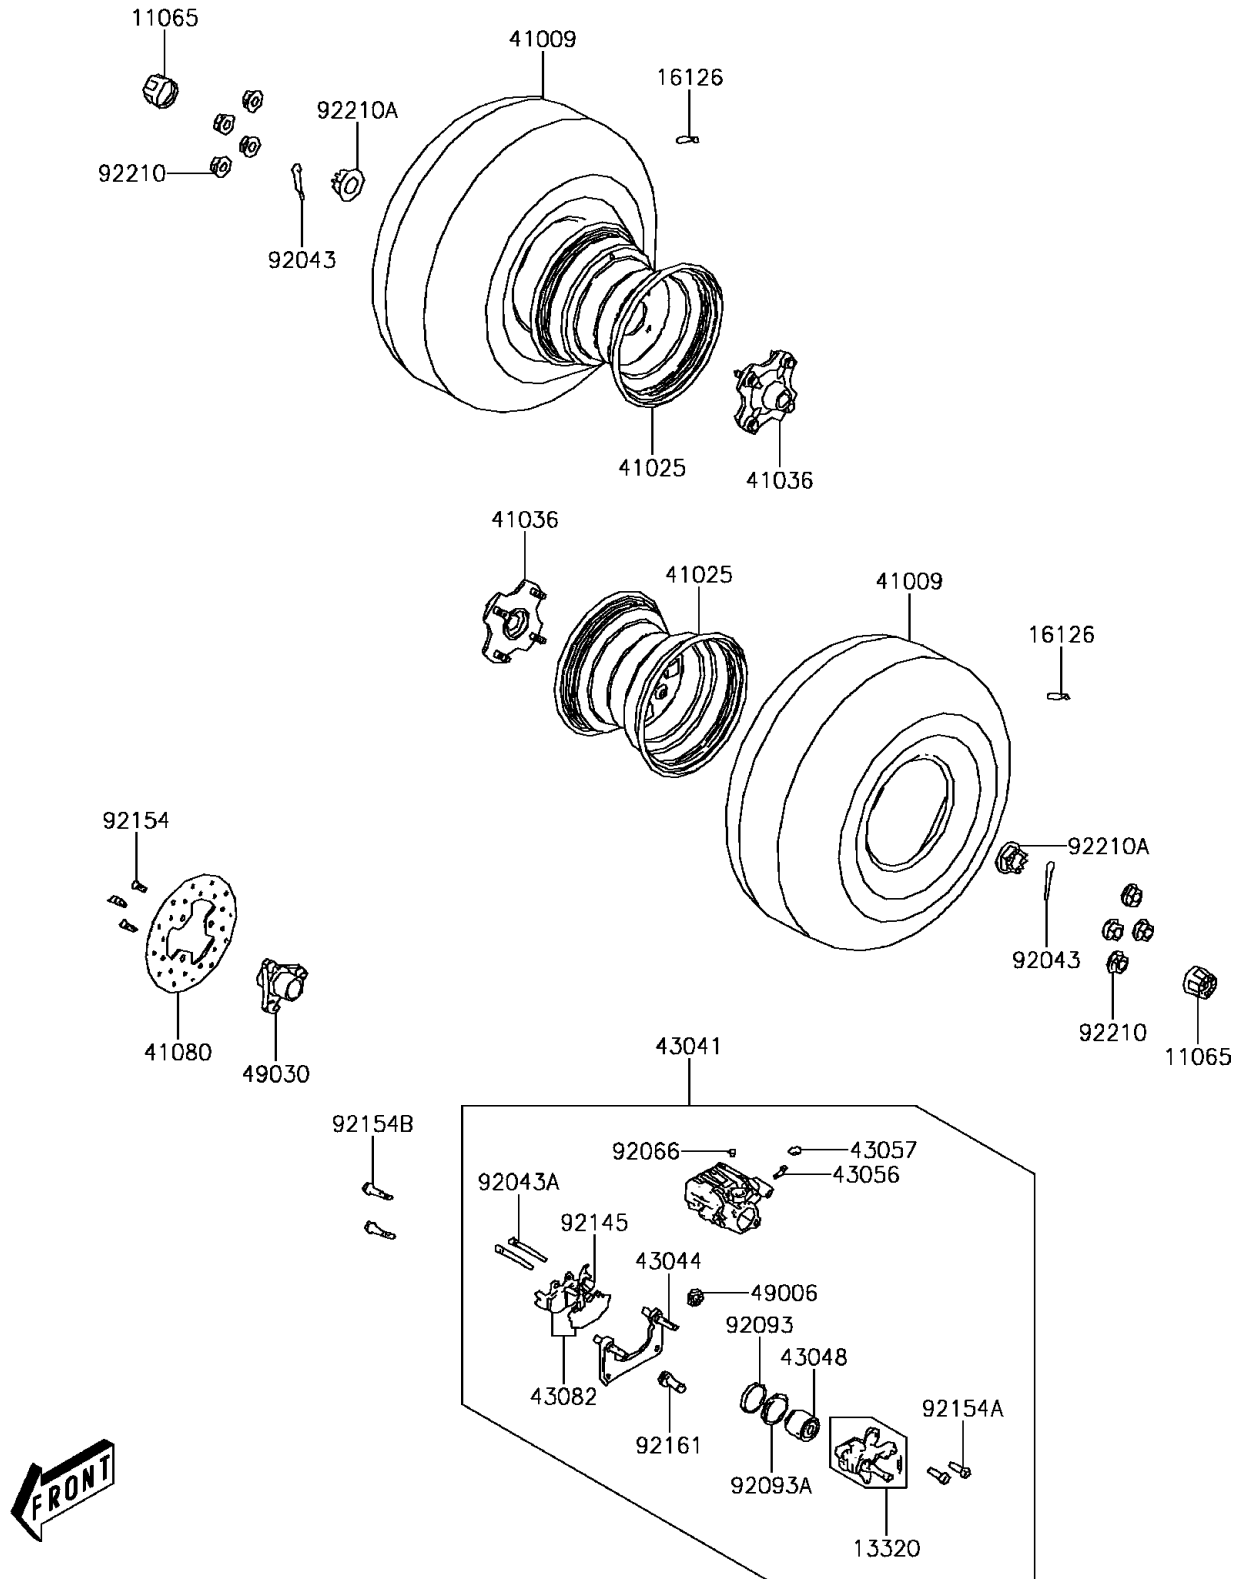

2017 BRUTE FORCE® 300

PARTS DIAGRAM

Rear Hub

F2240

2017 BRUTE FORCE® 300

PARTS LIST

Rear Hub

ITEM NAME

PART NUMBER

QUANTITY
