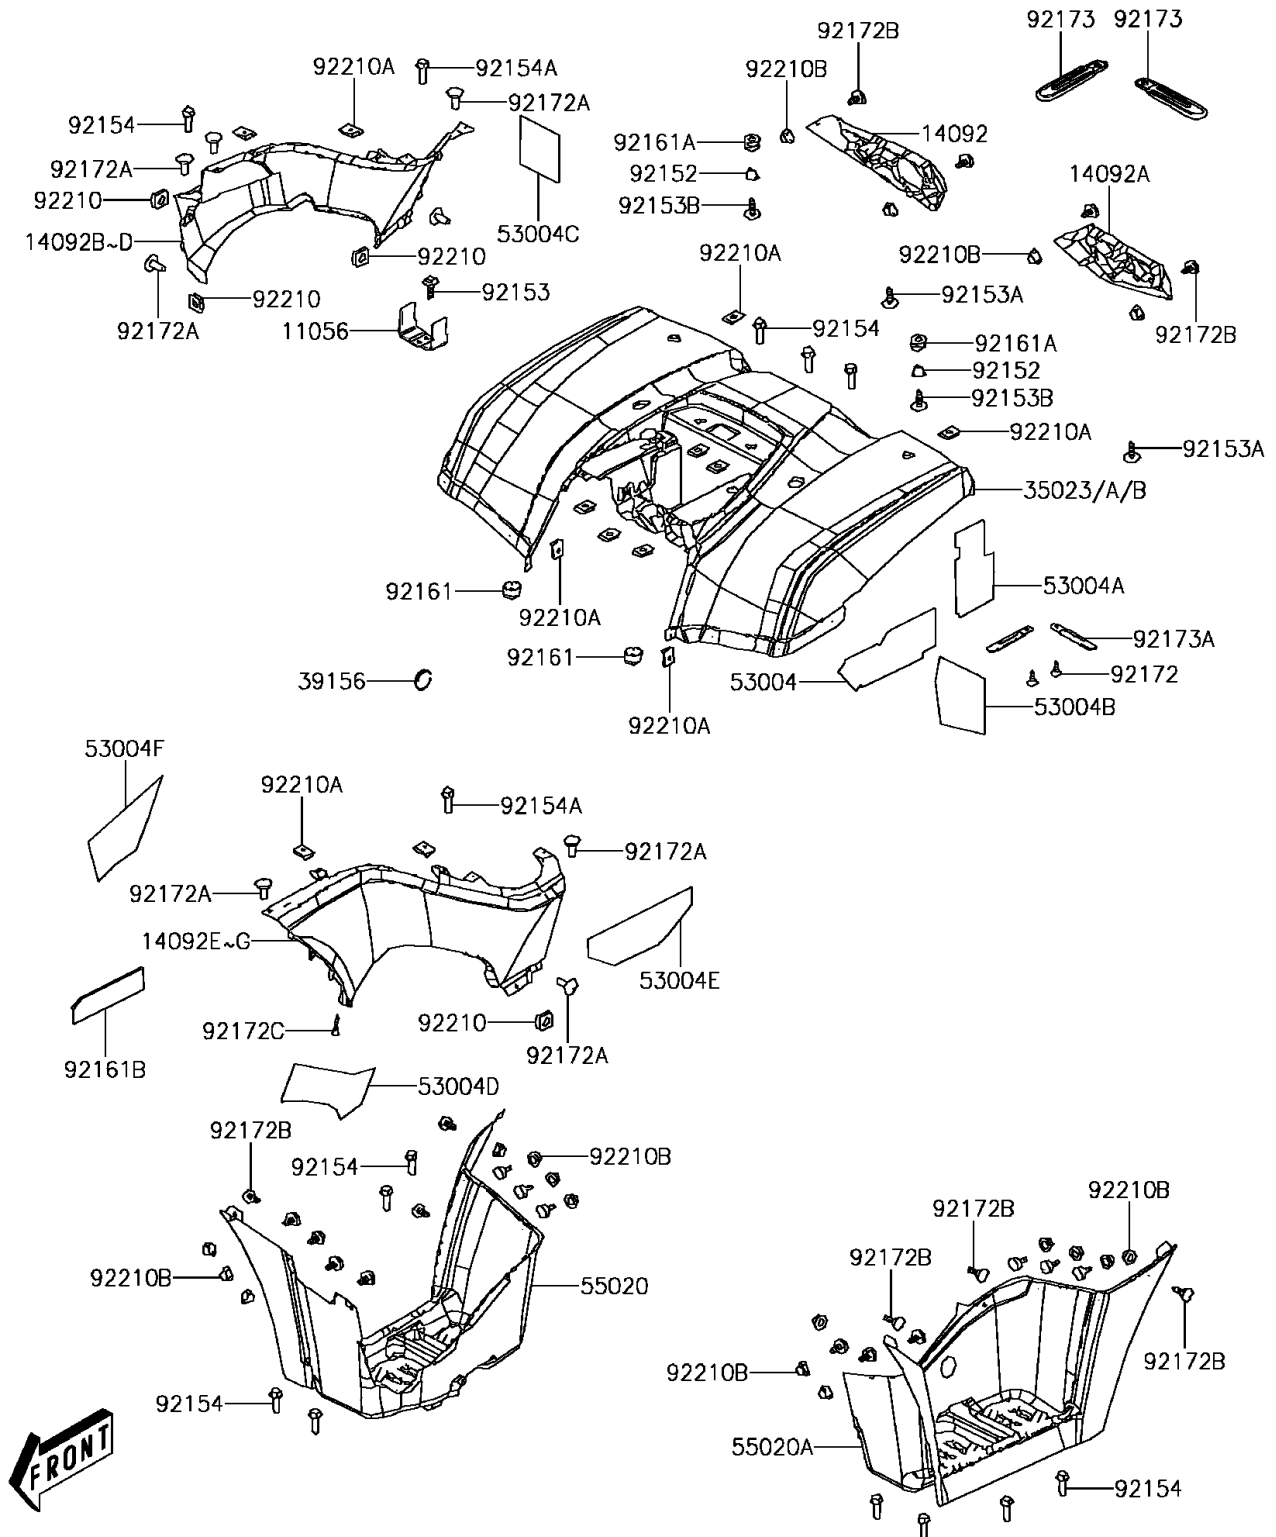

2017 BRUTE FORCE® 300

PARTS DIAGRAM

Rear Fender(s)

F2172

2017 BRUTE FORCE[®] 300

PARTS LIST

Rear Fender(s)

ITEM NAME

PART NUMBER

QUANTITY
