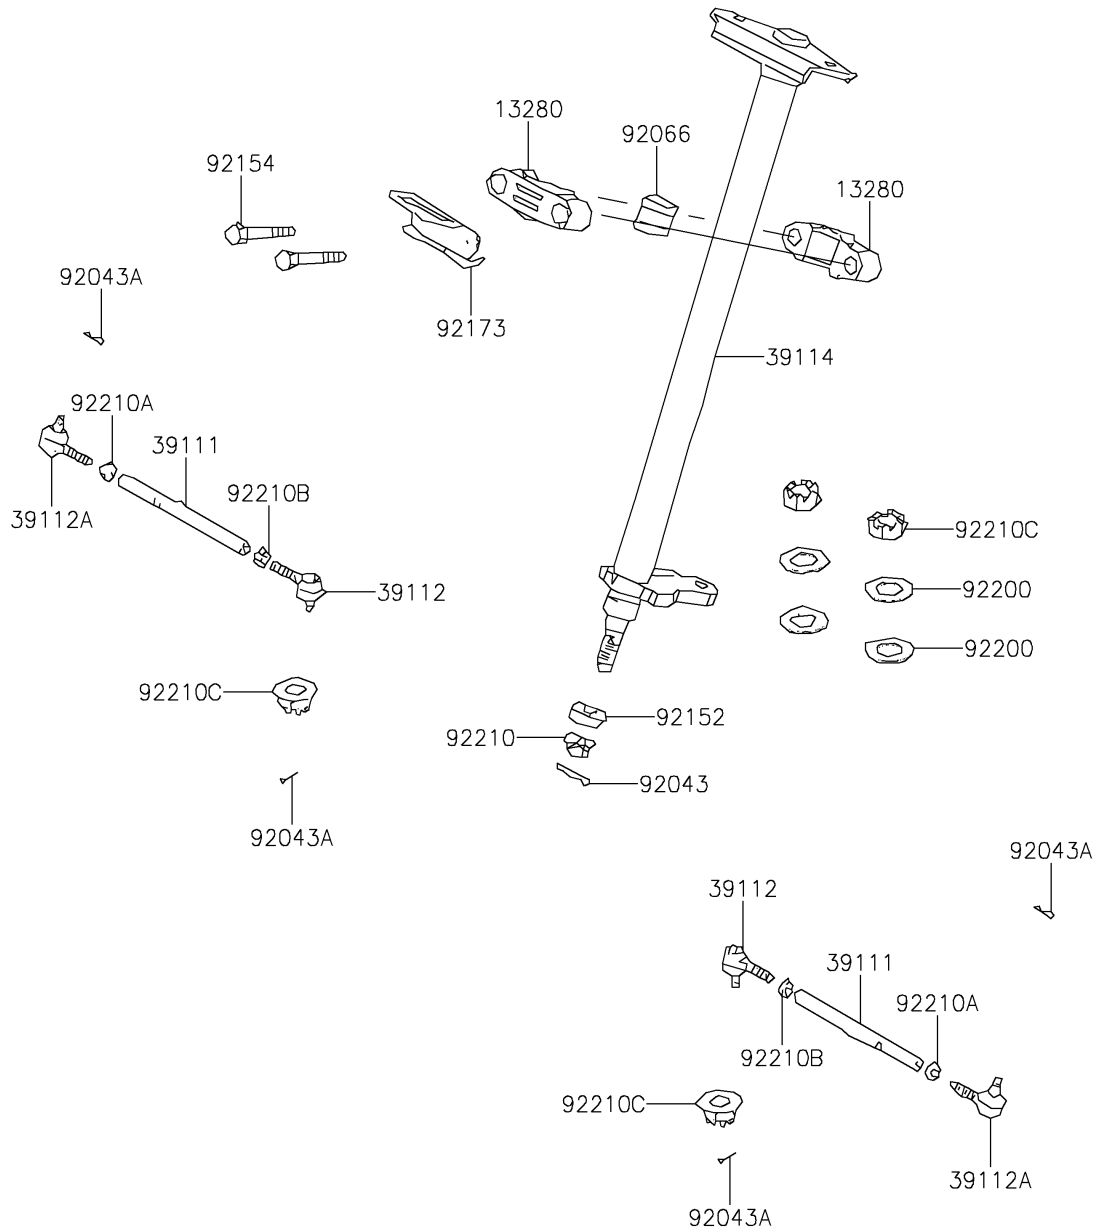

2017 BRUTE FORCE® 300

PARTS DIAGRAM

Steering Shaft

F2121

2017 BRUTE FORCE[®] 300

PARTS LIST

Steering Shaft

ITEM NAME

PART NUMBER

QUANTITY
