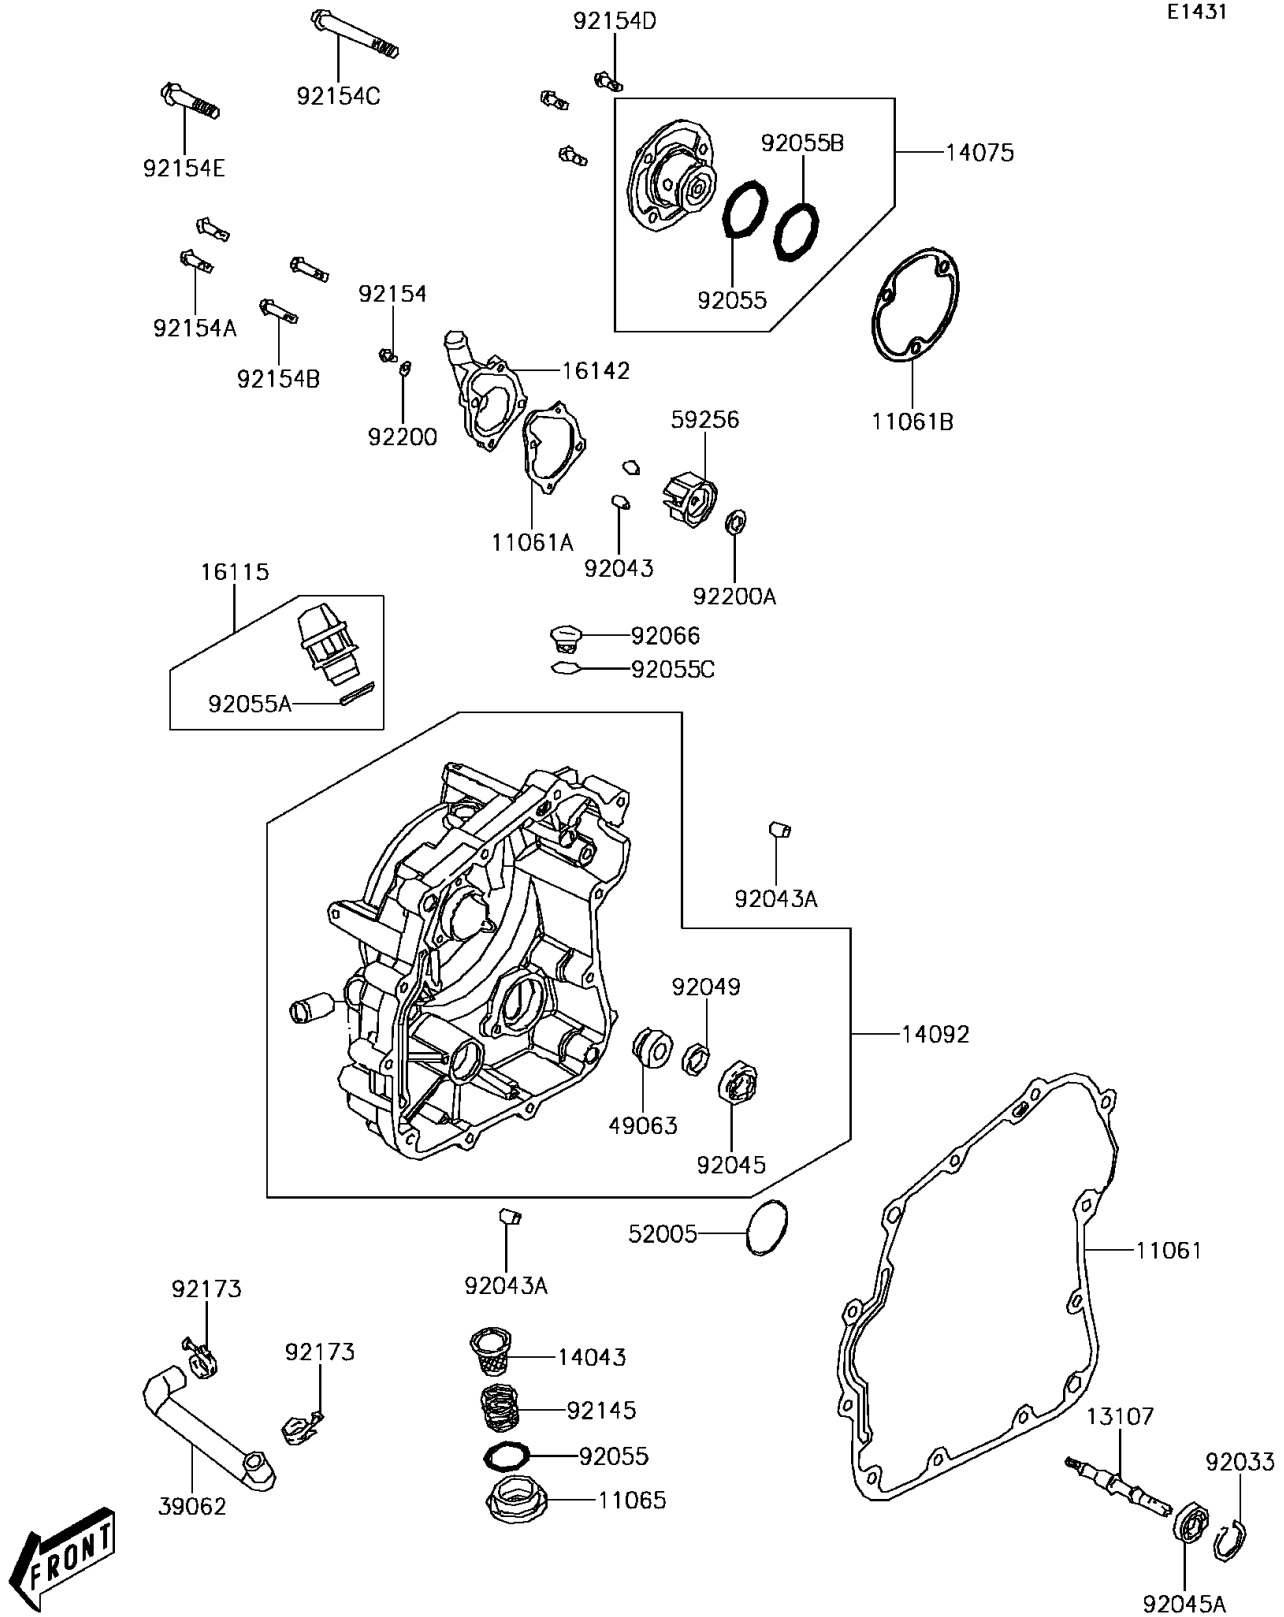

2017 BRUTE FORCE® 300

PARTS DIAGRAM

Engine Cover(s)

E1431

2017 BRUTE FORCE[®] 300

PARTS LIST

Engine Cover(s)

ITEM NAME	PART NUMBER	QUANTITY
-----------	-------------	----------
