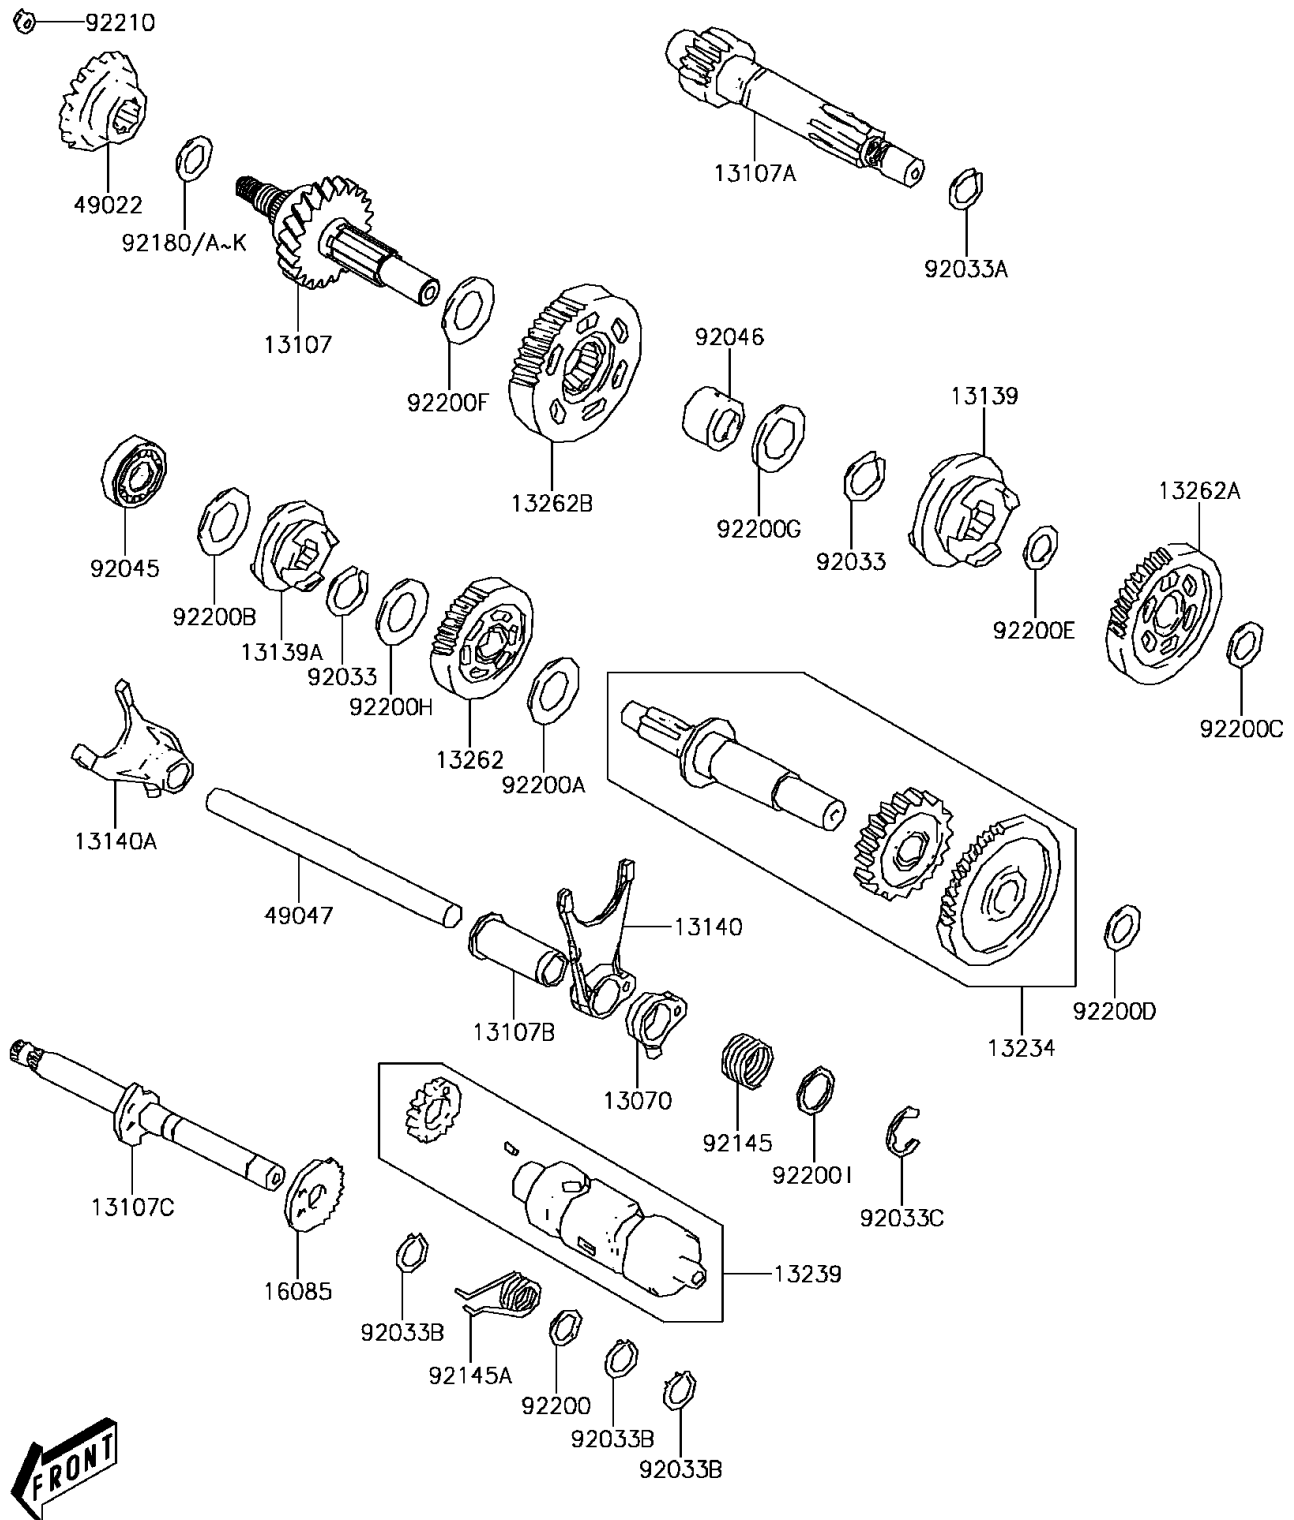

2017 BRUTE FORCE® 300

PARTS DIAGRAM

Transmission

E1361

2017 BRUTE FORCE® 300

PARTS LIST

Transmission

ITEM NAME

PART NUMBER

QUANTITY
