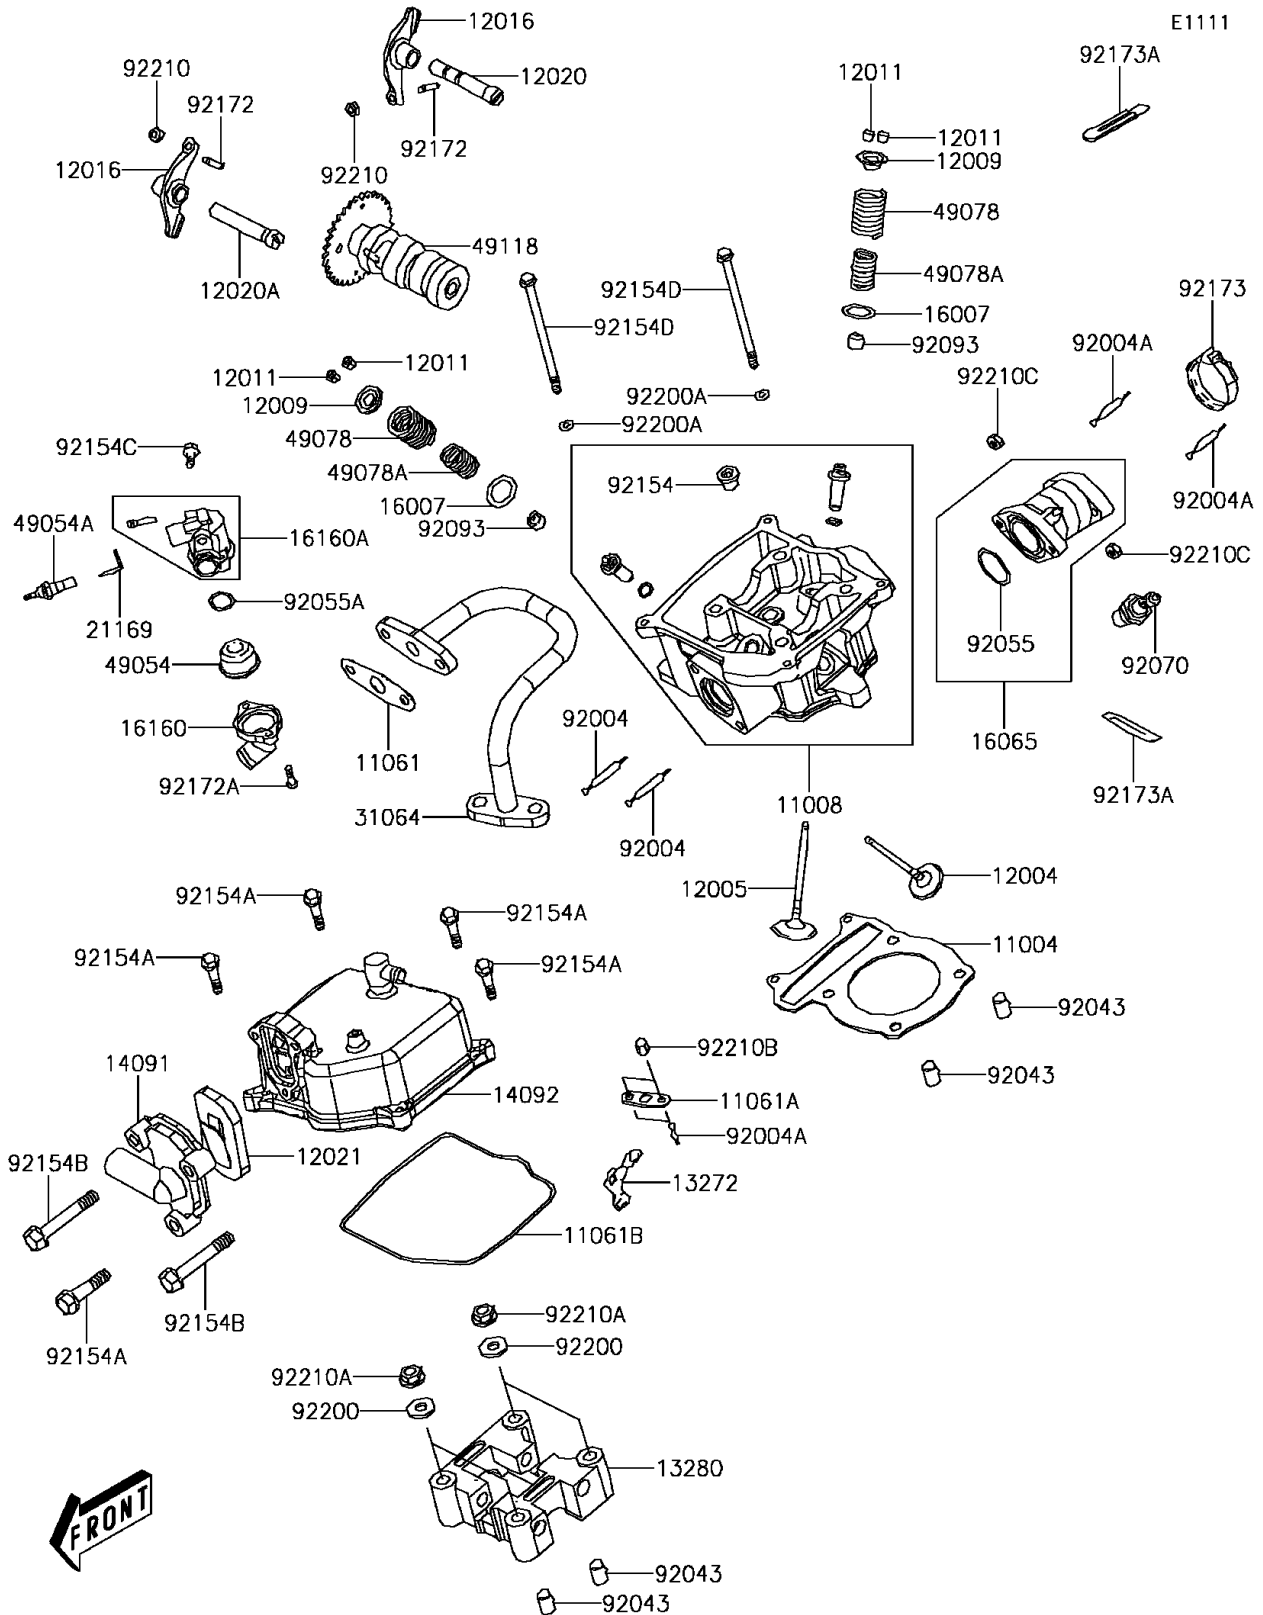

2017 BRUTE FORCE® 300

PARTS DIAGRAM

Cylinder Head

2017 BRUTE FORCE[®] 300

PARTS LIST

Cylinder Head

ITEM NAME

PART NUMBER

QUANTITY
