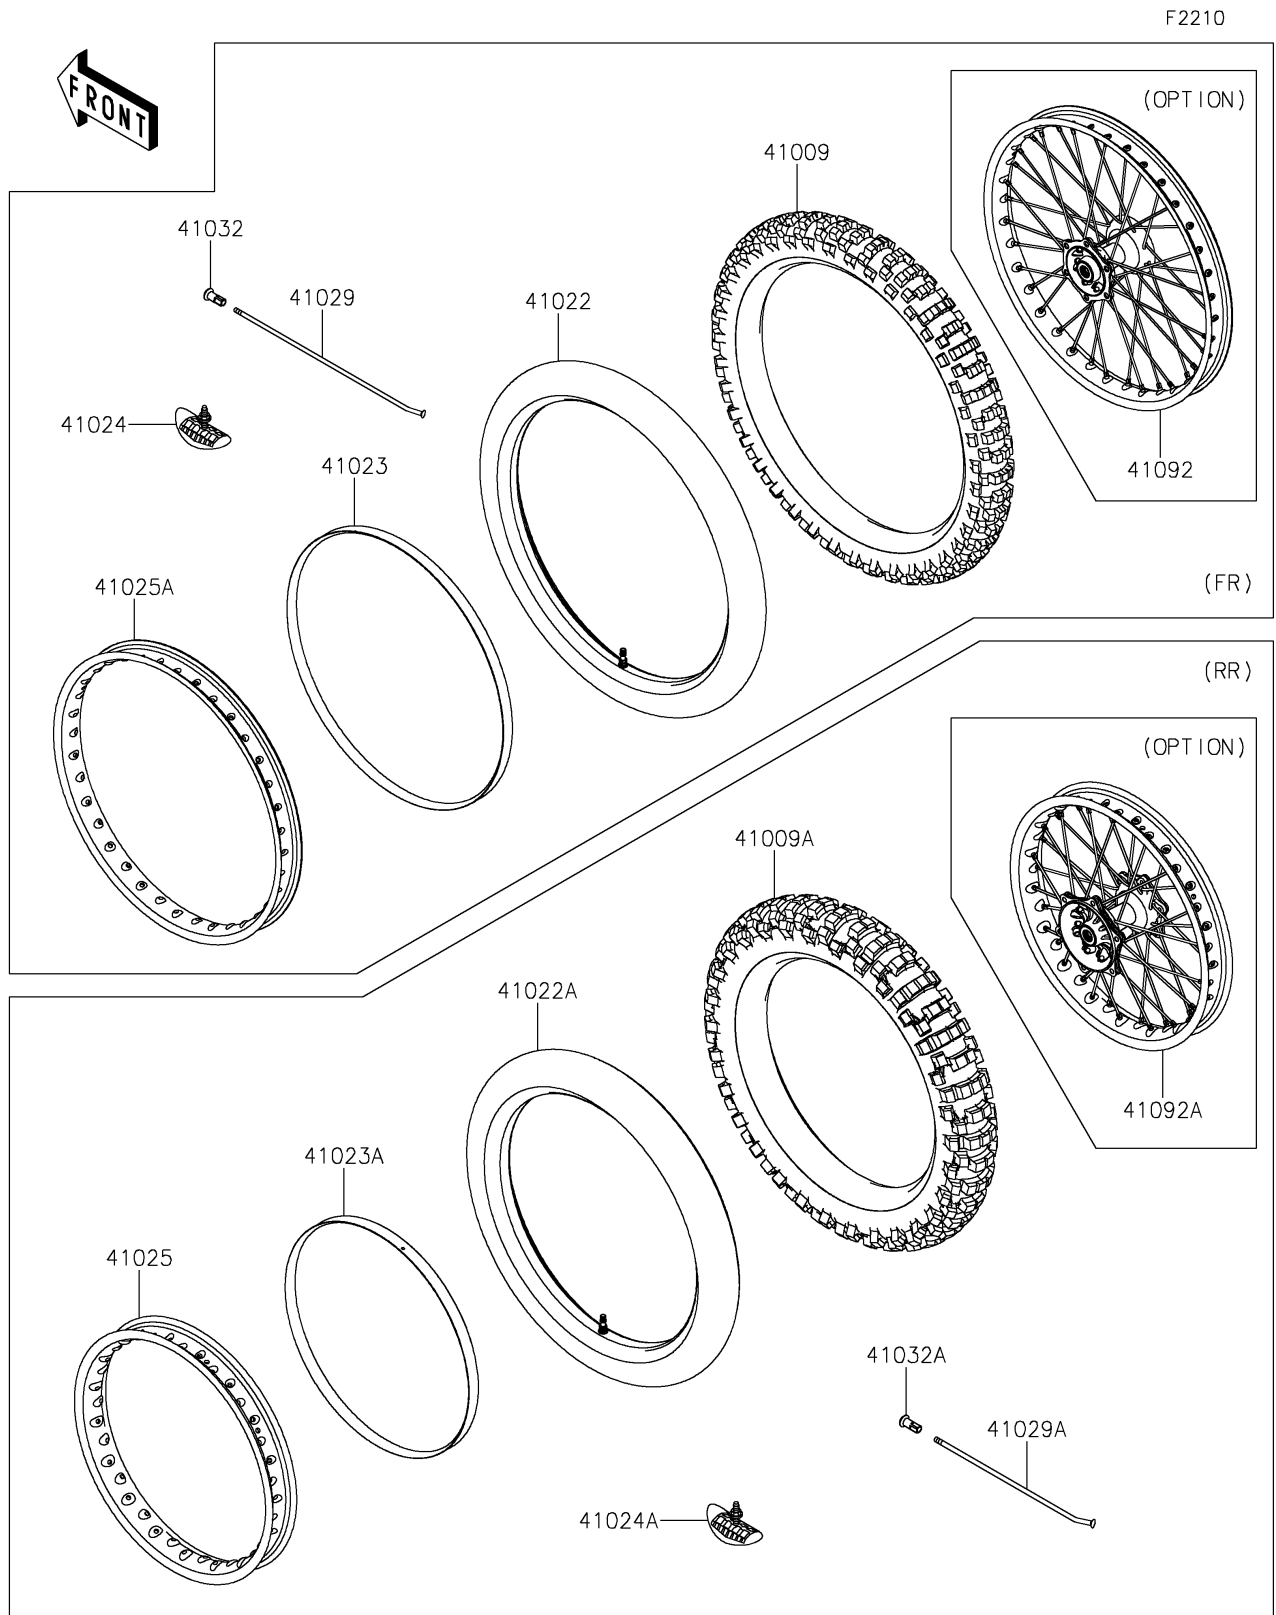

2020 KLX[®] 230R

PARTS DIAGRAM

Wheels/Tires

2020 KLX[®] 230R

PARTS LIST

Wheels/Tires

Kawasaki

Let the Good Times Roll[®]

ITEM NAME

PART NUMBER

QUANTITY
