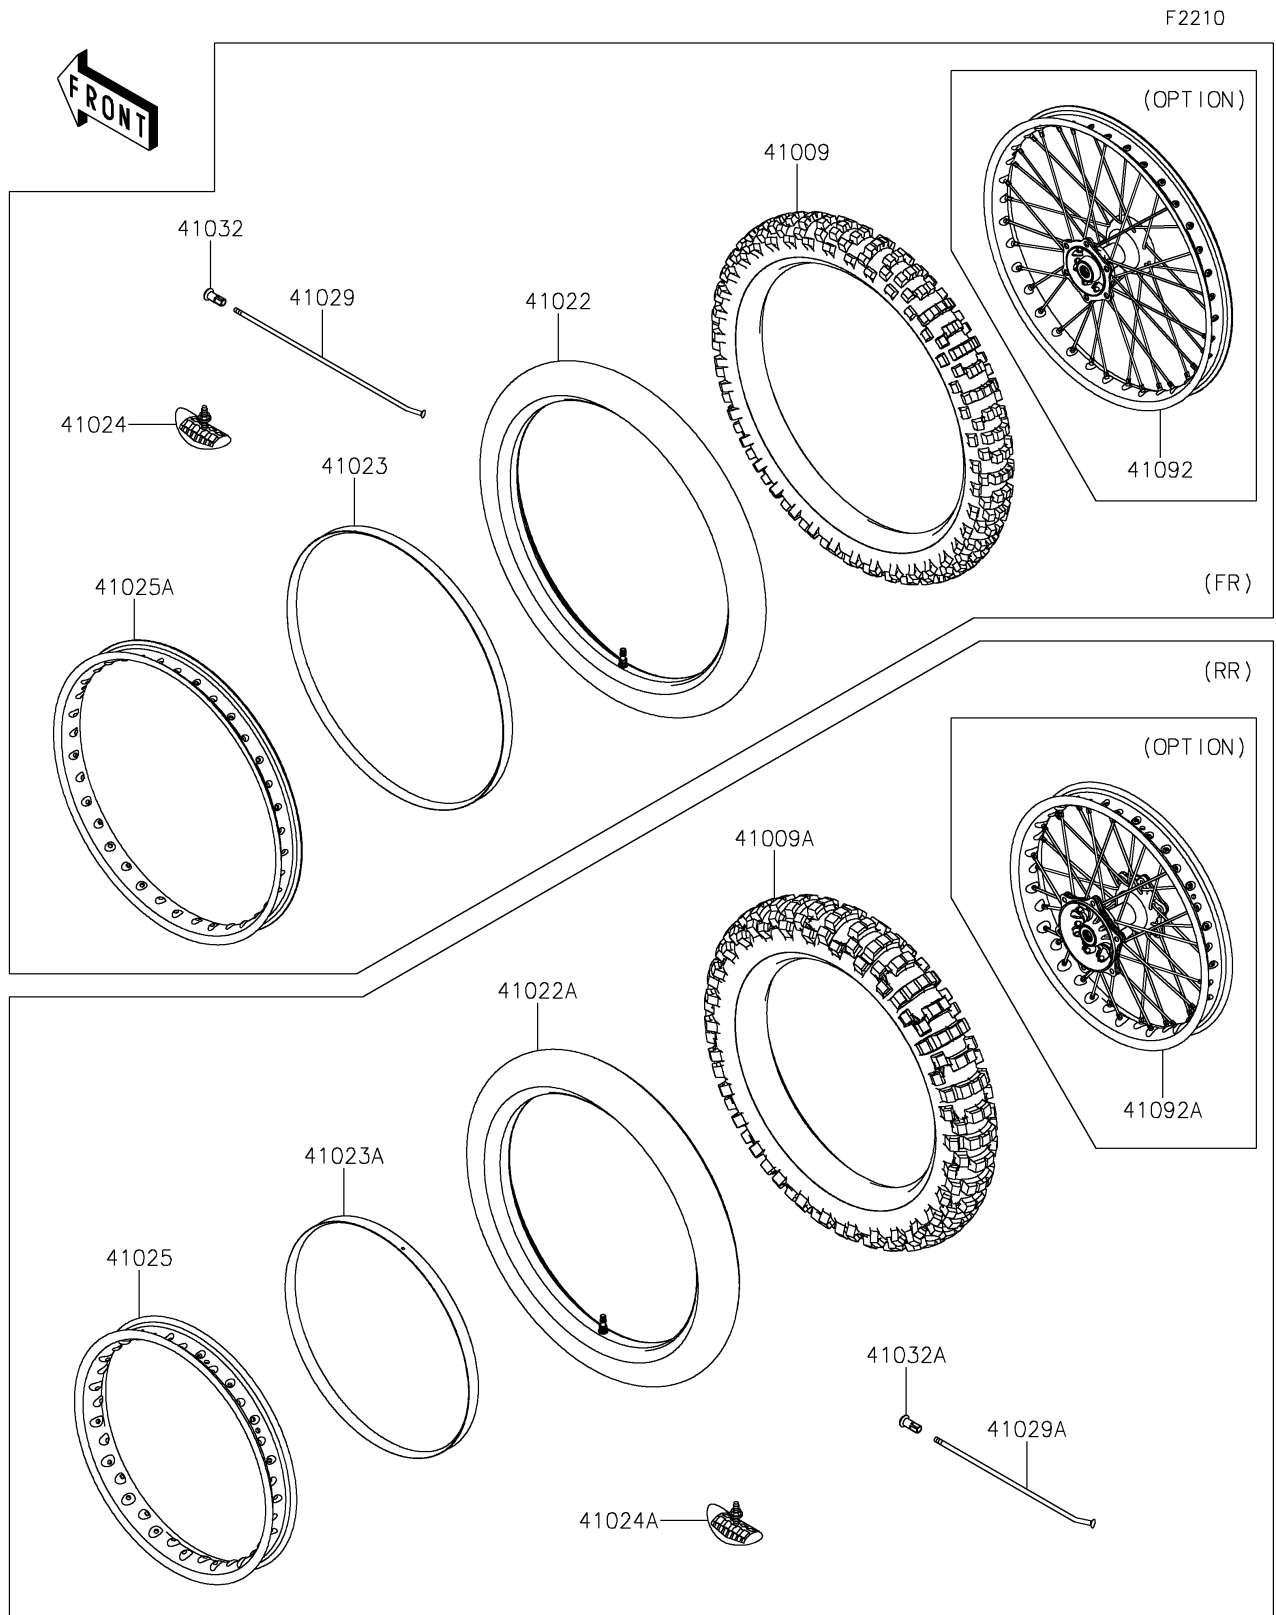

## PARTS DIAGRAM

### Wheels/Tires

## PARTS LIST

### Wheels/Tires

ITEM NAME	PART NUMBER	QUANTITY
TIRE,FR,80/100-21 51M,D952F (Ref # 41009)	41009-0813	1
TIRE,RR,100/100-18 59M,D952 (Ref # 41009A)	41009-0814	1
TUBE-TIRE,FR (Ref # 41022)	41022-0110	1
TUBE-TIRE,RR (Ref # 41022A)	41022-0111	1
BAND-RIM,FR,2.75-21 (Ref # 41023)	41023-0028	1
BAND-RIM,RR,4.10-18 (Ref # 41023A)	41023-0029	1
STOPPER-RIM,1.60-M(DUNLOP) (Ref # 41024)	41024-010	1
STOPPER-RIM,1.85-M(DUNLOP) (Ref # 41024A)	41024-011	1
RIM,RR,18X1.85,SILVER (Ref # 41025)	41025-0399-WA	1
RIM,FR,21X1.60,SILVER (Ref # 41025A)	41025-0400-WA	1
SPOKE-INNER,225.5MMX162D (Ref # 41029)	41029-0105	36
SPOKE-INNER,186.5MMX162D (Ref # 41029A)	41029-0106	36
NIPPLE-SPOKE (Ref # 41032)	41032-0010	36
NIPPLE-SPOKE (Ref # 41032A)	41032-0013	36
WHEEL-SUB ASSY,FR,SILVER (Ref # 41092)	41092-0041-WA	1
WHEEL-SUB ASSY,RR,SILVER (Ref # 41092A)	41092-0042-WA	1