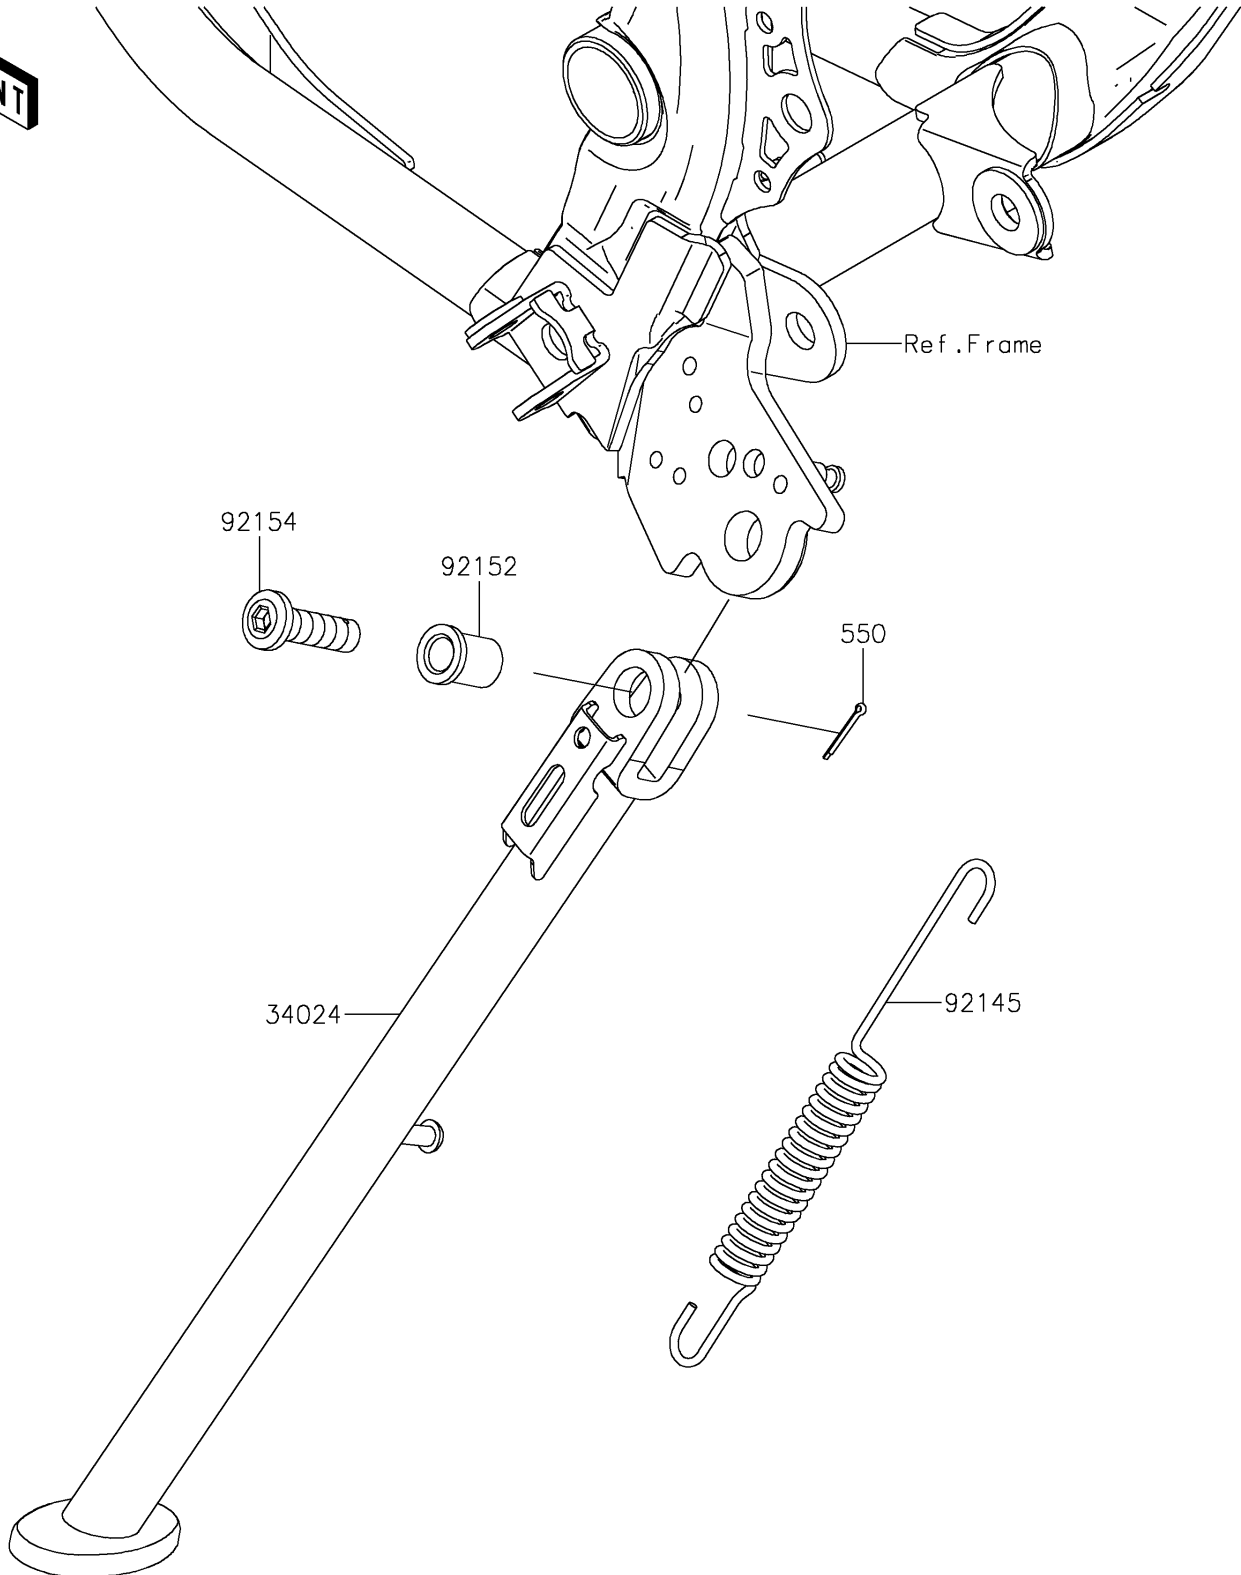

2020 KLX[®] 230R

PARTS DIAGRAM

Stand(s)

F2190

2020 KLX[®] 230R

PARTS LIST

Stand(s)

ITEM NAME	PART NUMBER	QUANTITY
STAND-SIDE,P.SILVER (Ref # 34024)	34024-0155-458	1
PIN-COTTER,2.0X15 (Ref # 550)	550AA2015	1
SPRING (Ref # 92145)	92145-0585	1
COLLAR (Ref # 92152)	92152-2561	1
BOLT,SIDE STAND (Ref # 92154)	92154-3895	1