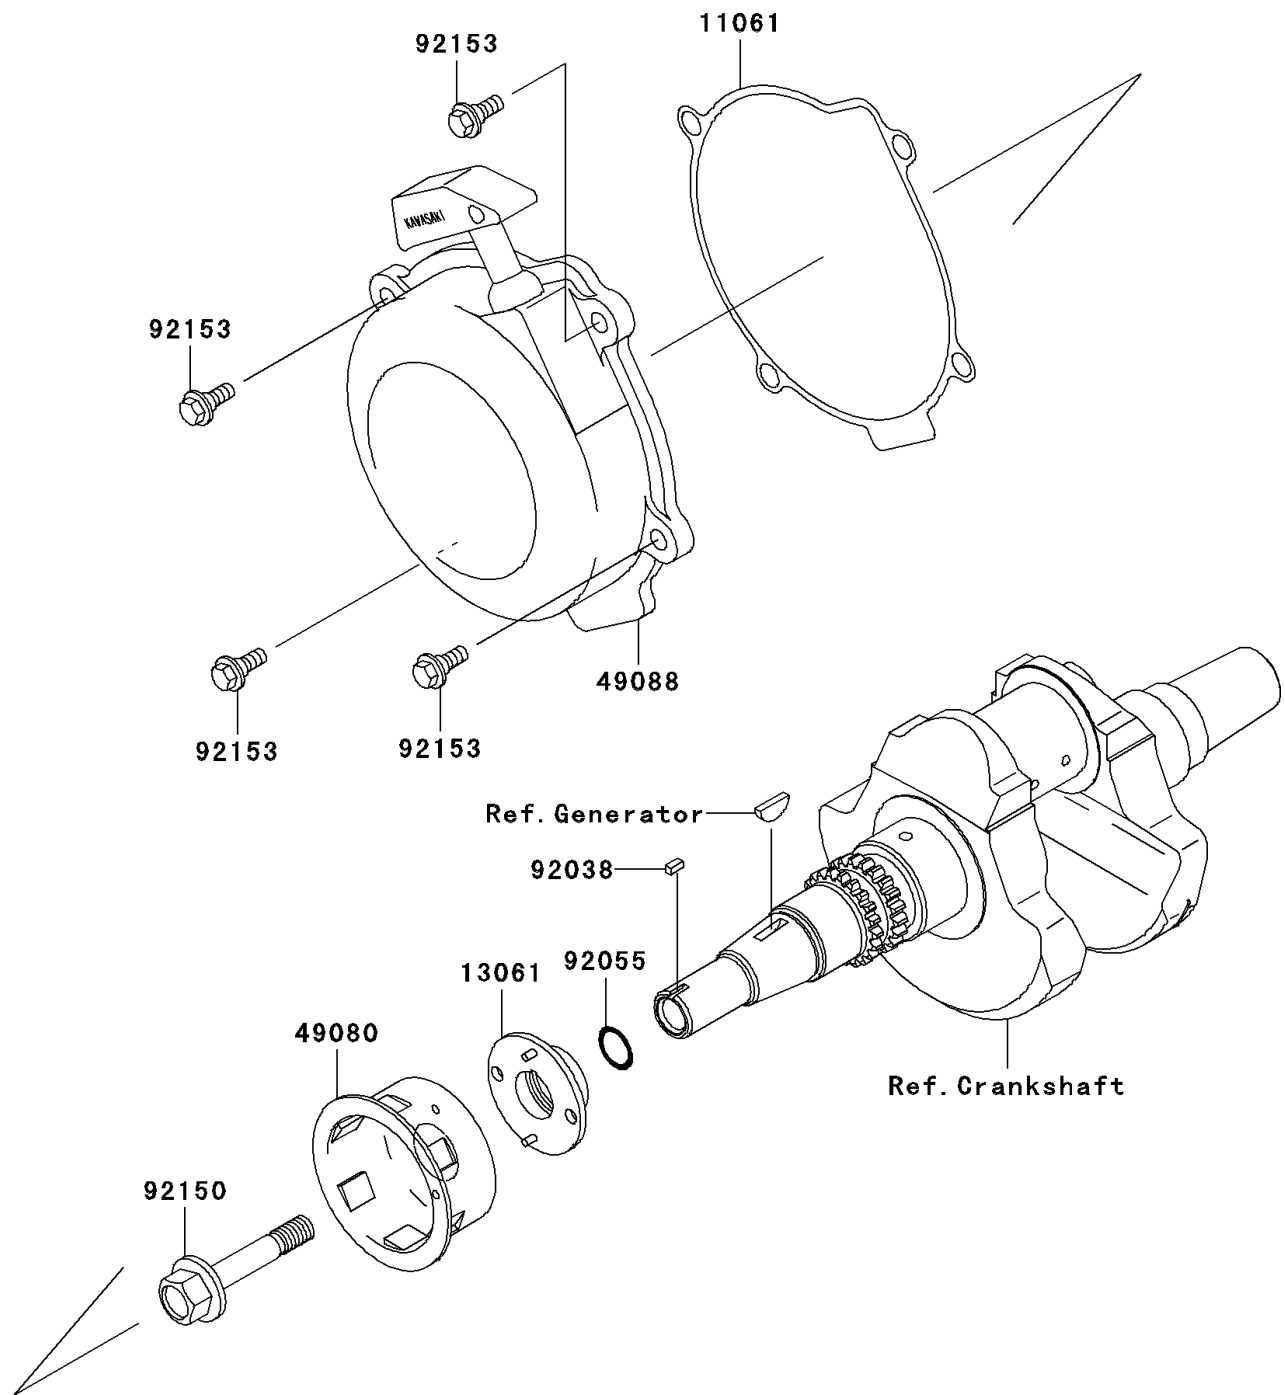

2004 Prairie 700 4x4

PARTS DIAGRAM

Recoil Starter

E3040

2004 Prairie 700 4x4

PARTS LIST

Recoil Starter

ITEM NAME

PART NUMBER

QUANTITY
