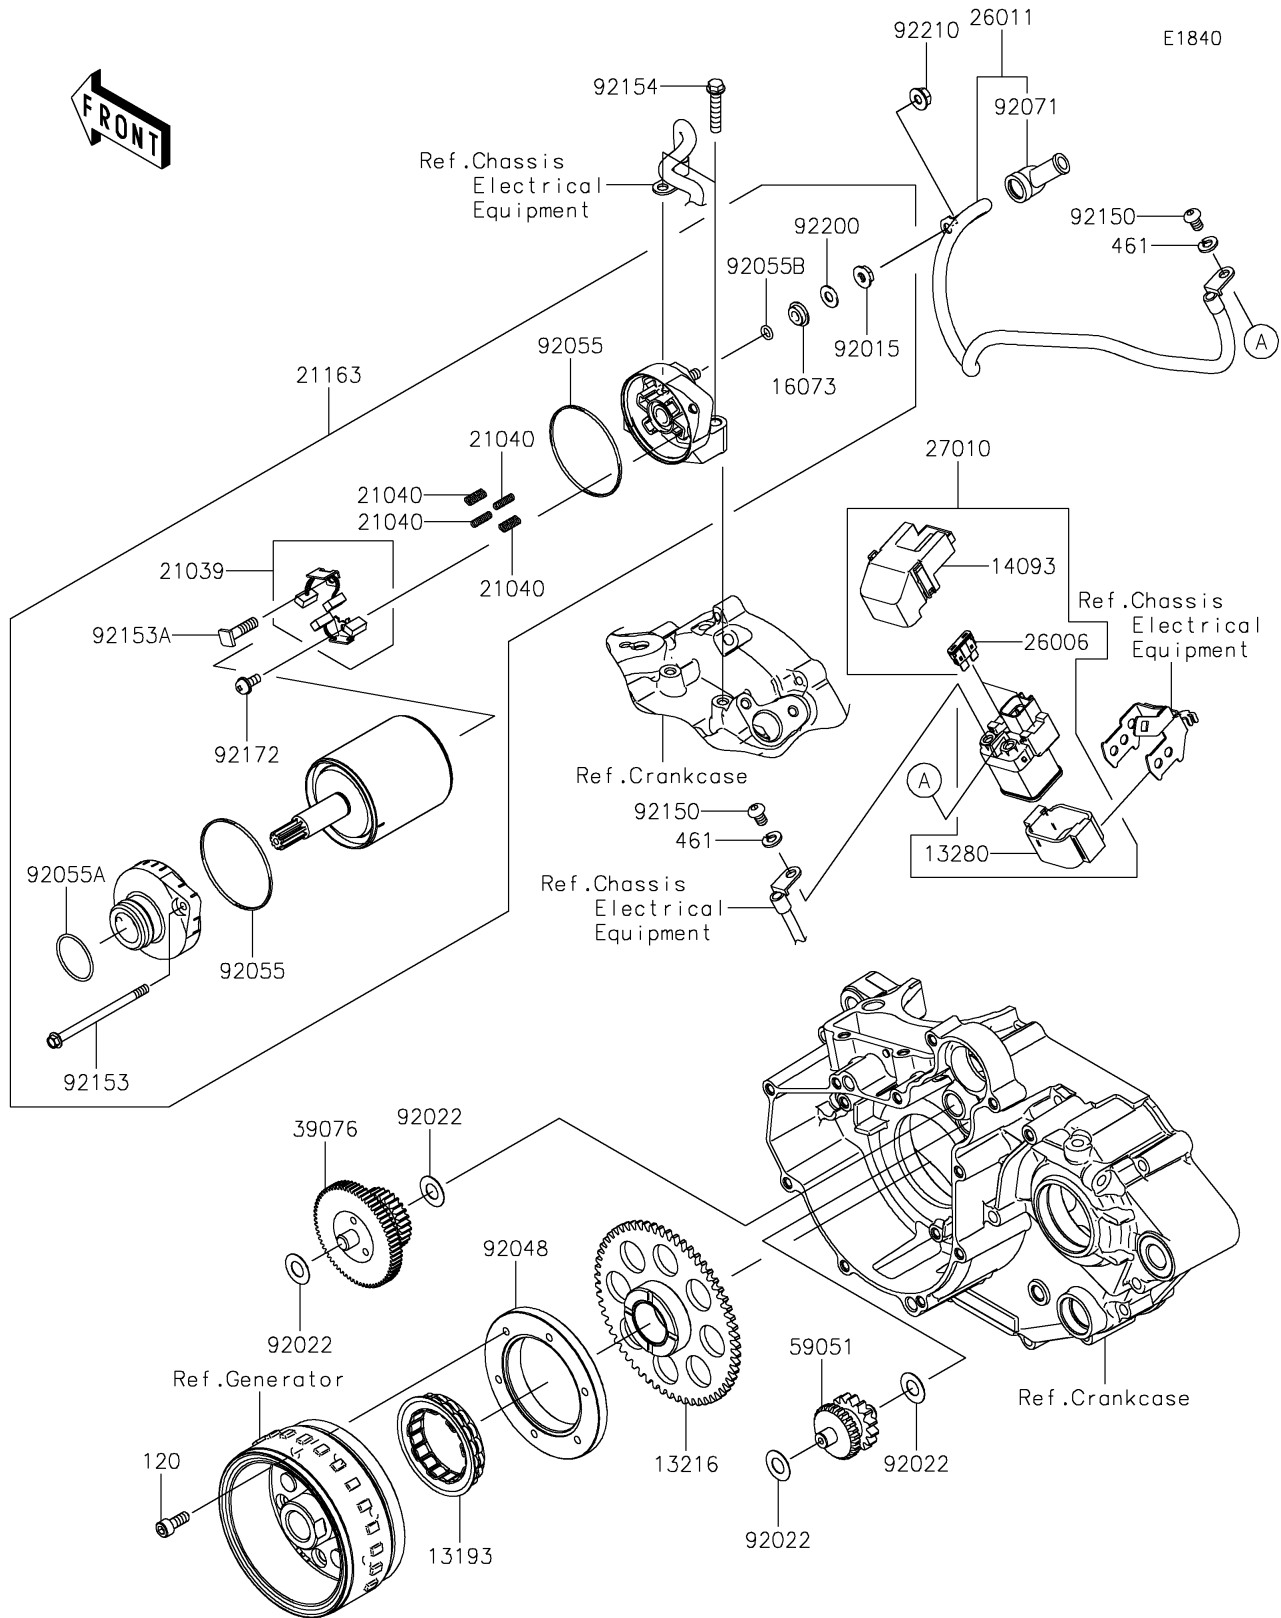

## PARTS DIAGRAM

# 2020 KLX<sup>®</sup> 230R

## PARTS LIST

### Starter Motor

ITEM NAME	PART NUMBER	QUANTITY
BOLT-SOCKET,6X16 (Ref # 120)	120CA0616	6
CLUTCH-ASSY-ONEWAY (Ref # 13193)	13193-0007	1
GEAR-COMP,ONEWAY CLUTCH (Ref # 13216)	13216-0900	1
HOLDER (Ref # 13280)	13280-0710	1
COVER (Ref # 14093)	14093-0199	1
INSULATOR (Ref # 16073)	16073-0053	1
BRUSH,CARBON (Ref # 21039)	21039-0004	1
SPRING-BRUSH (Ref # 21040)	21040-0003	4
STARTER-ELECTRIC (Ref # 21163)	21163-0783	1
FUSE,BLADE,30A,GREEN (Ref # 26006)	26006-1006	2
WIRE-LEAD (Ref # 26011)	26011-0890	1
SWITCH (Ref # 27010)	27010-0754	1
LIMITER,STARTER IDLE GEAR (Ref # 39076)	39076-0020	1
WASHER-SPRING,6MM (Ref # 461)	461DB0600	2
GEAR-SPUR,IDLER (Ref # 59051)	59051-0824	1
NUT,STARTER MOTOR (Ref # 92015)	92015-1476	1
WASHER,10.2X20X0.5 (Ref # 92022)	92022-1649	4
RACE,ONEWAY CLUTCH (Ref # 92048)	92048-0030	1
RING-O (Ref # 92055)	92055-0136	2
RING-O (Ref # 92055A)	92055-1276	1
RING-O,4.5X2.0 (Ref # 92055B)	92055-1370	1
GROMMET (Ref # 92071)	92071-0024	1
BOLT,6X10 (Ref # 92150)	92150-1577	2
BOLT (Ref # 92153)	92153-1850	2
BOLT (Ref # 92153A)	92153-1866	1
BOLT,FLANGED,6X30 (Ref # 92154)	92154-1773	2
SCREW (Ref # 92172)	92172-0334	1
WASHER (Ref # 92200)	92200-0386	1
NUT,6MM (Ref # 92210)	92210-0188	1