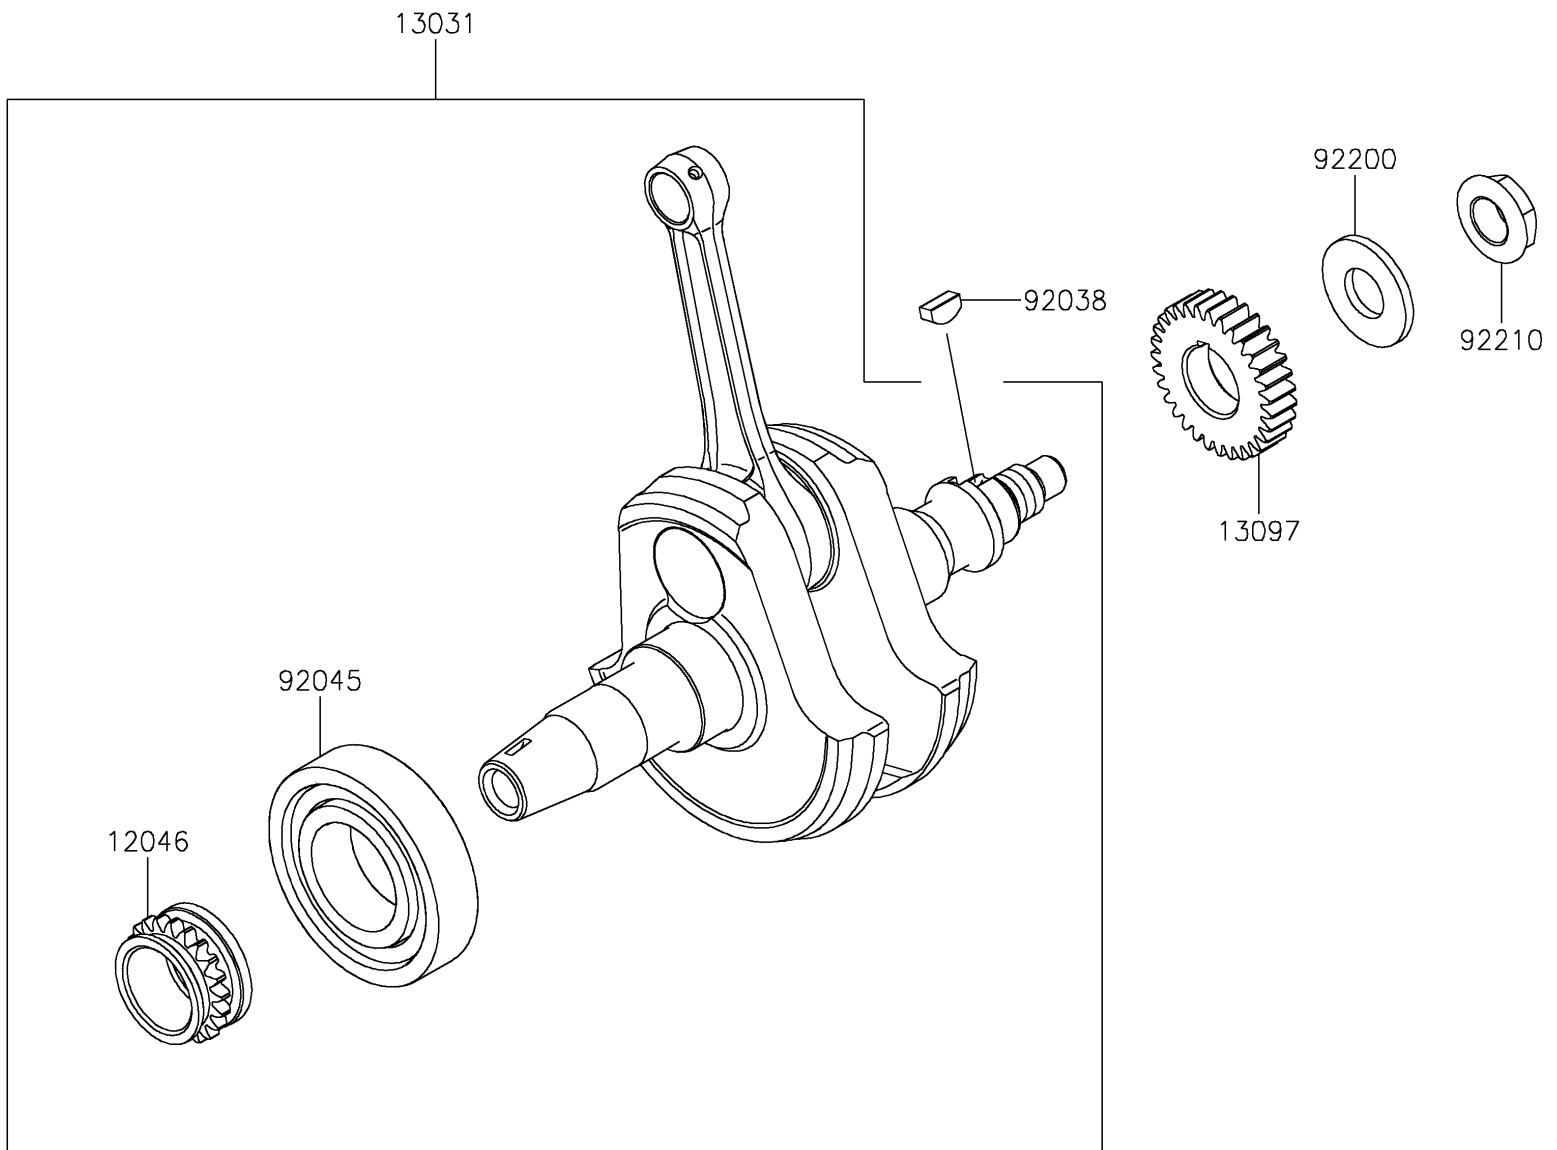

2020 KLX[®] 230R

PARTS DIAGRAM

Crankshaft

E1321

2020 KLX[®] 230R

PARTS LIST

Crankshaft

ITEM NAME	PART NUMBER	QUANTITY
SPROCKET,21T (Ref # 12046)	12046-0613	1
CRANKSHAFT-COMP (Ref # 13031)	13031-0909	1
GEAR-PRIMARY SPUR,31T (Ref # 13097)	13097-0603	1
KEY (Ref # 92038)	92038-1057	1
BEARING-BALL,6207CS17 (Ref # 92045)	92045-0906	1
WASHER,16.3X35X3.2 (Ref # 92200)	92200-0119	1
NUT,16MM (Ref # 92210)	92210-1538	1