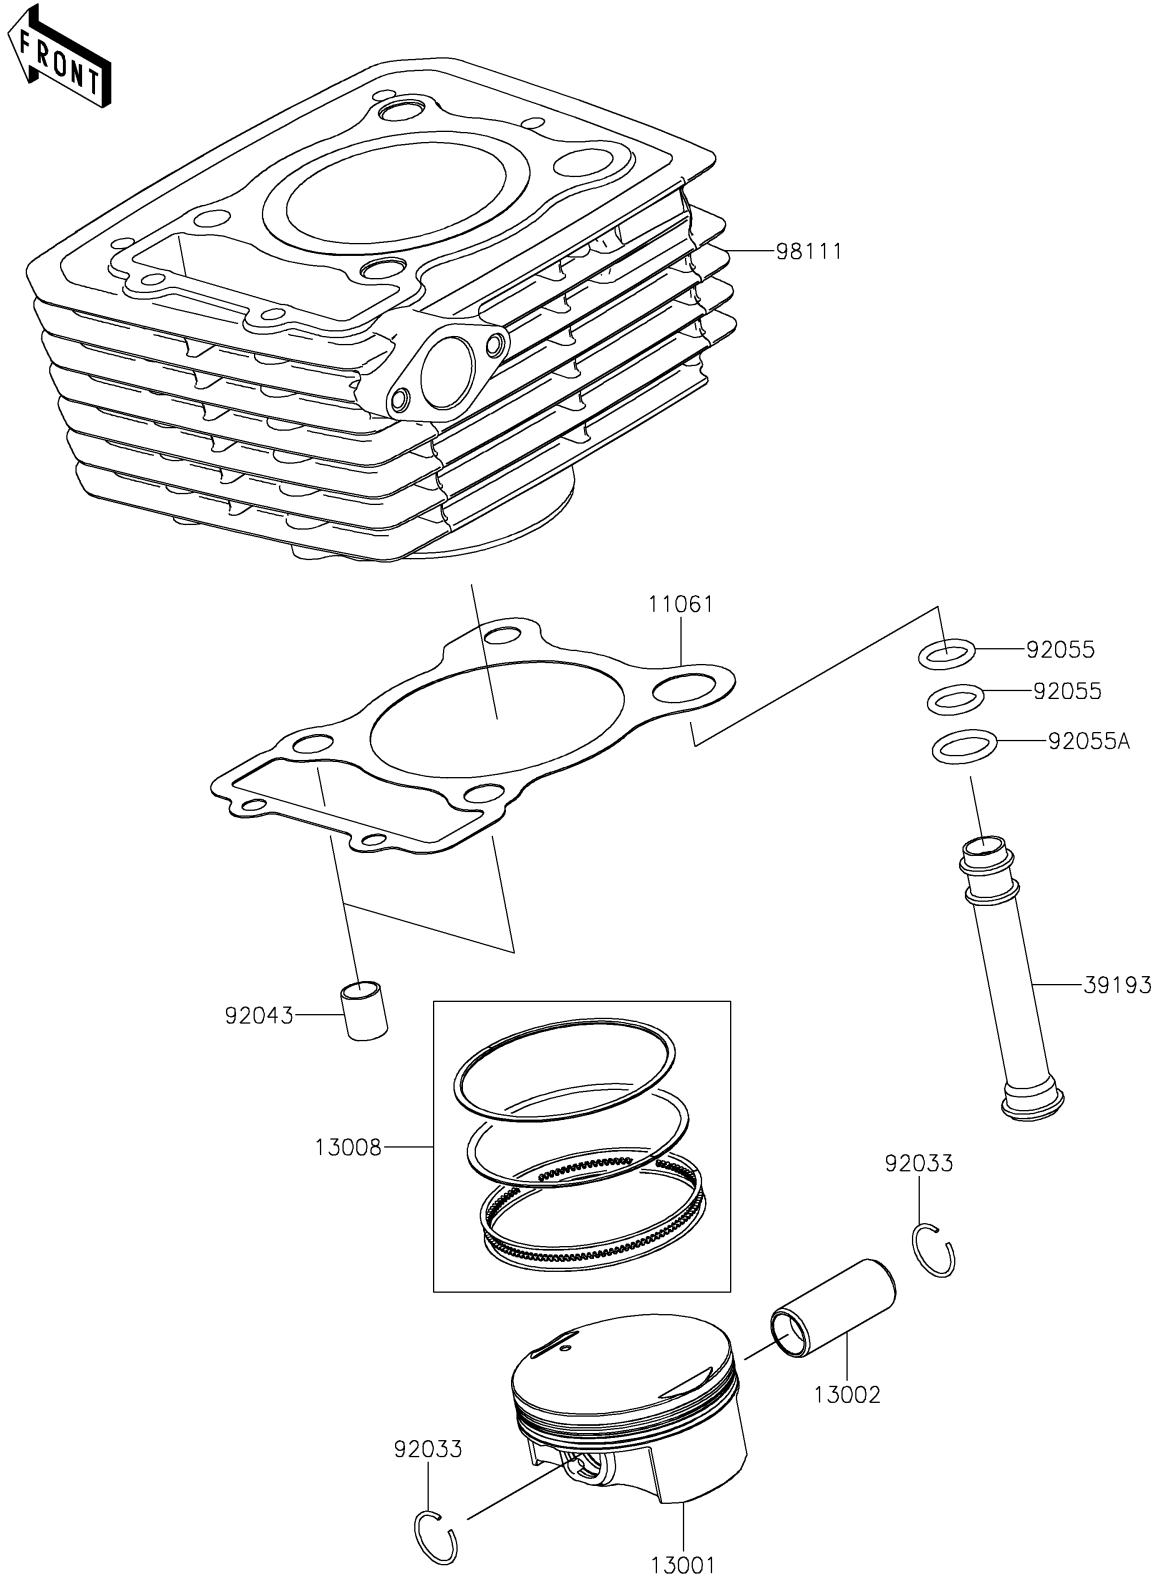

2020 KLX[®] 230R

PARTS DIAGRAM

Cylinder/Piston(s)

E1120

2020 KLX[®] 230R

PARTS LIST

Cylinder/Piston(s)

ITEM NAME	PART NUMBER	QUANTITY
GASKET,CYLINDER BASE (Ref # 11061)	11061-1298	1
PISTON-ENGINE (Ref # 13001)	13001-0804	1
PIN-PISTON (Ref # 13002)	13002-0718	1
RING-SET-PISTON (Ref # 13008)	13008-0580	1
PIPE-OIL (Ref # 39193)	39193-0586	1
RING-SNAP,PISTON PIN (Ref # 92033)	92033-0732	2
PIN,10.1X12X14 (Ref # 92043)	92043-4009	2
RING-O,12.3X2.4 (Ref # 92055)	92055-0918	2
RING-O,14.8X2.4 (Ref # 92055A)	92055-0919	1
CYLINDER-COMP-ENGINE (Ref # 98111)	98111-0046	1