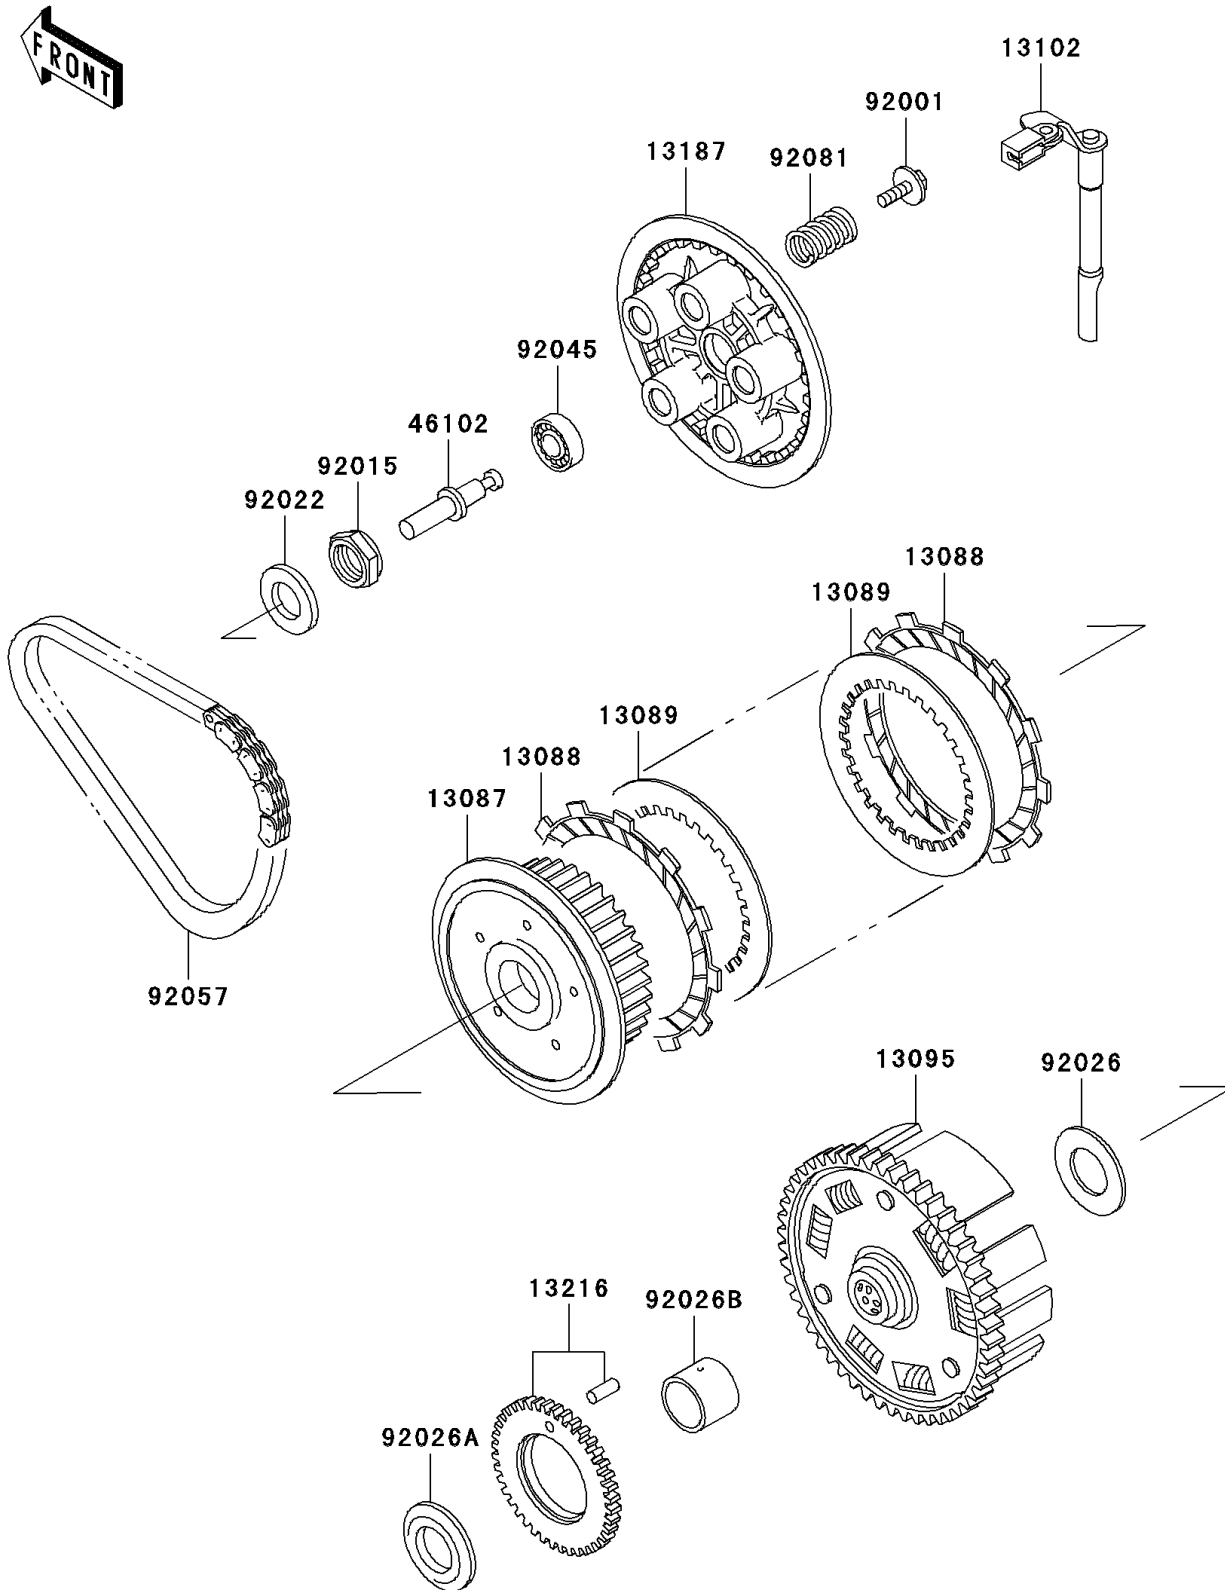

2007 Vulcan 500 LTD

PARTS DIAGRAM

Clutch

E1350

2007 Vulcan 500 LTD

PARTS LIST

Clutch

ITEM NAME

PART NUMBER

QUANTITY
