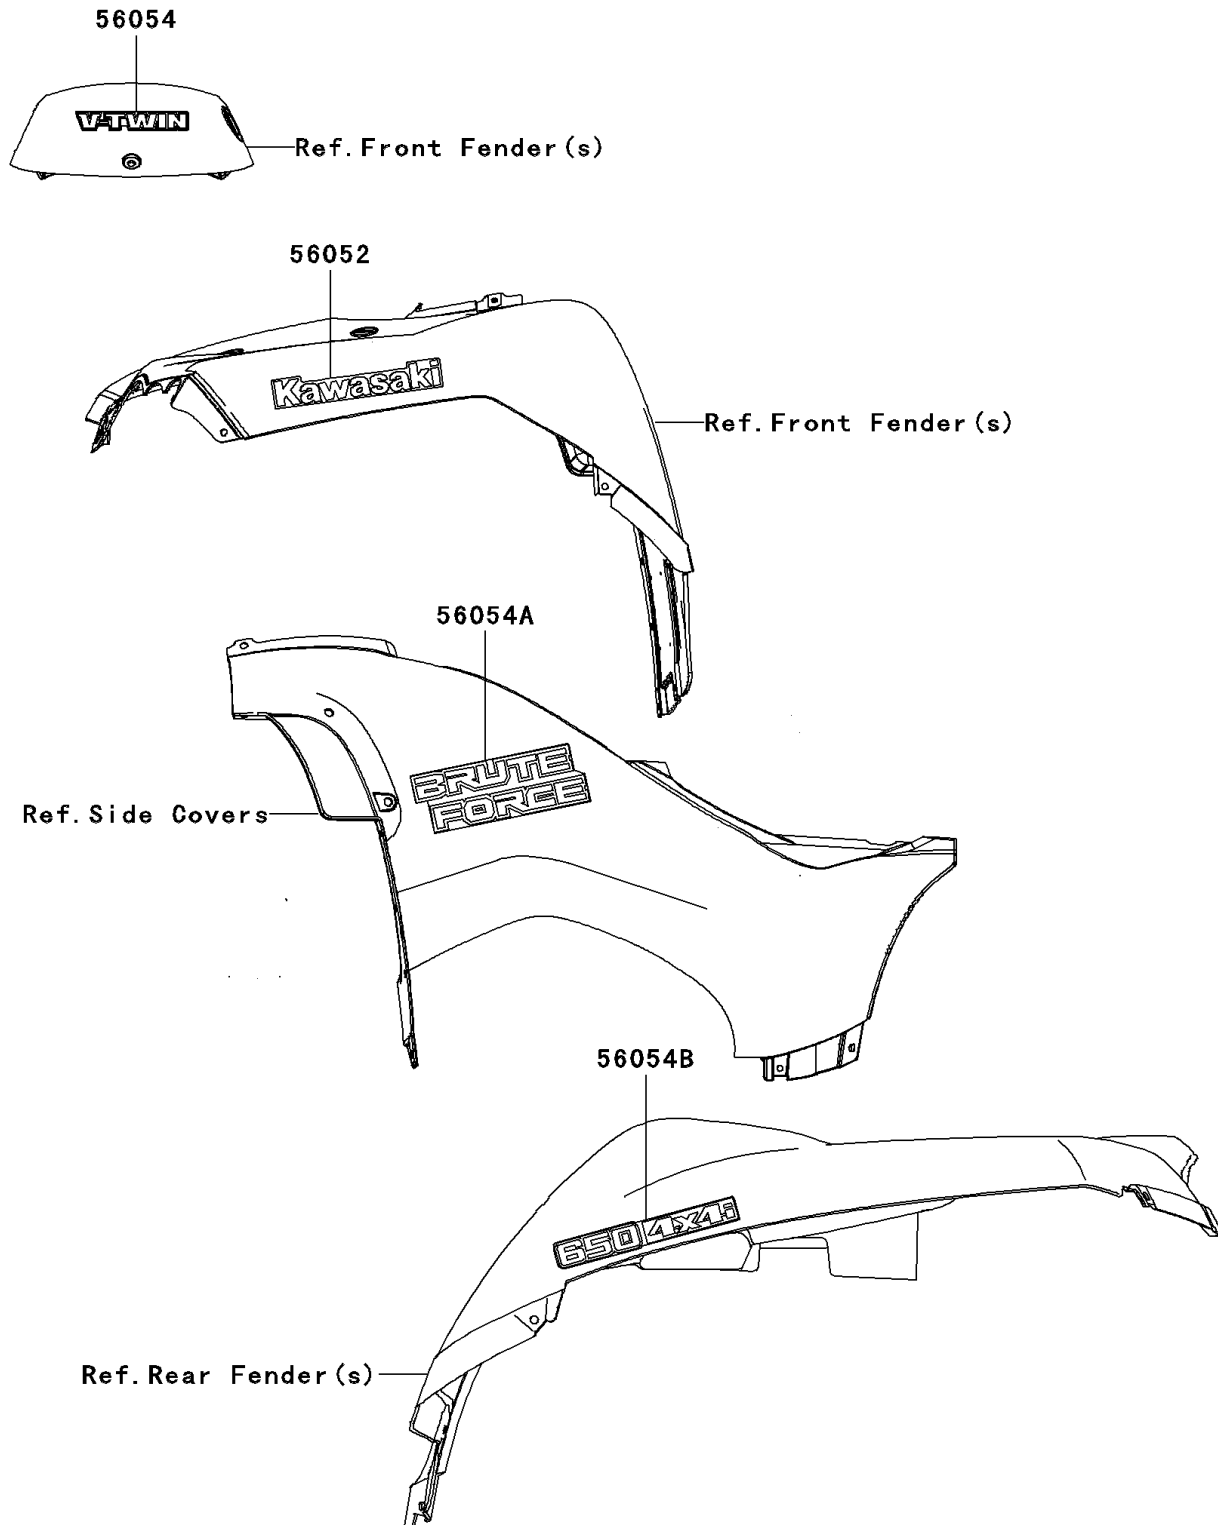

PARTS DIAGRAM Decals(GAF)

F2861A

2010 Brute Force 650 4x4i Hardwoods Green HD (Canada Only)

PARTS LIST Decals(GAF)

ITEM NAME	PART NUMBER	QUANTITY
-----------	-------------	----------
