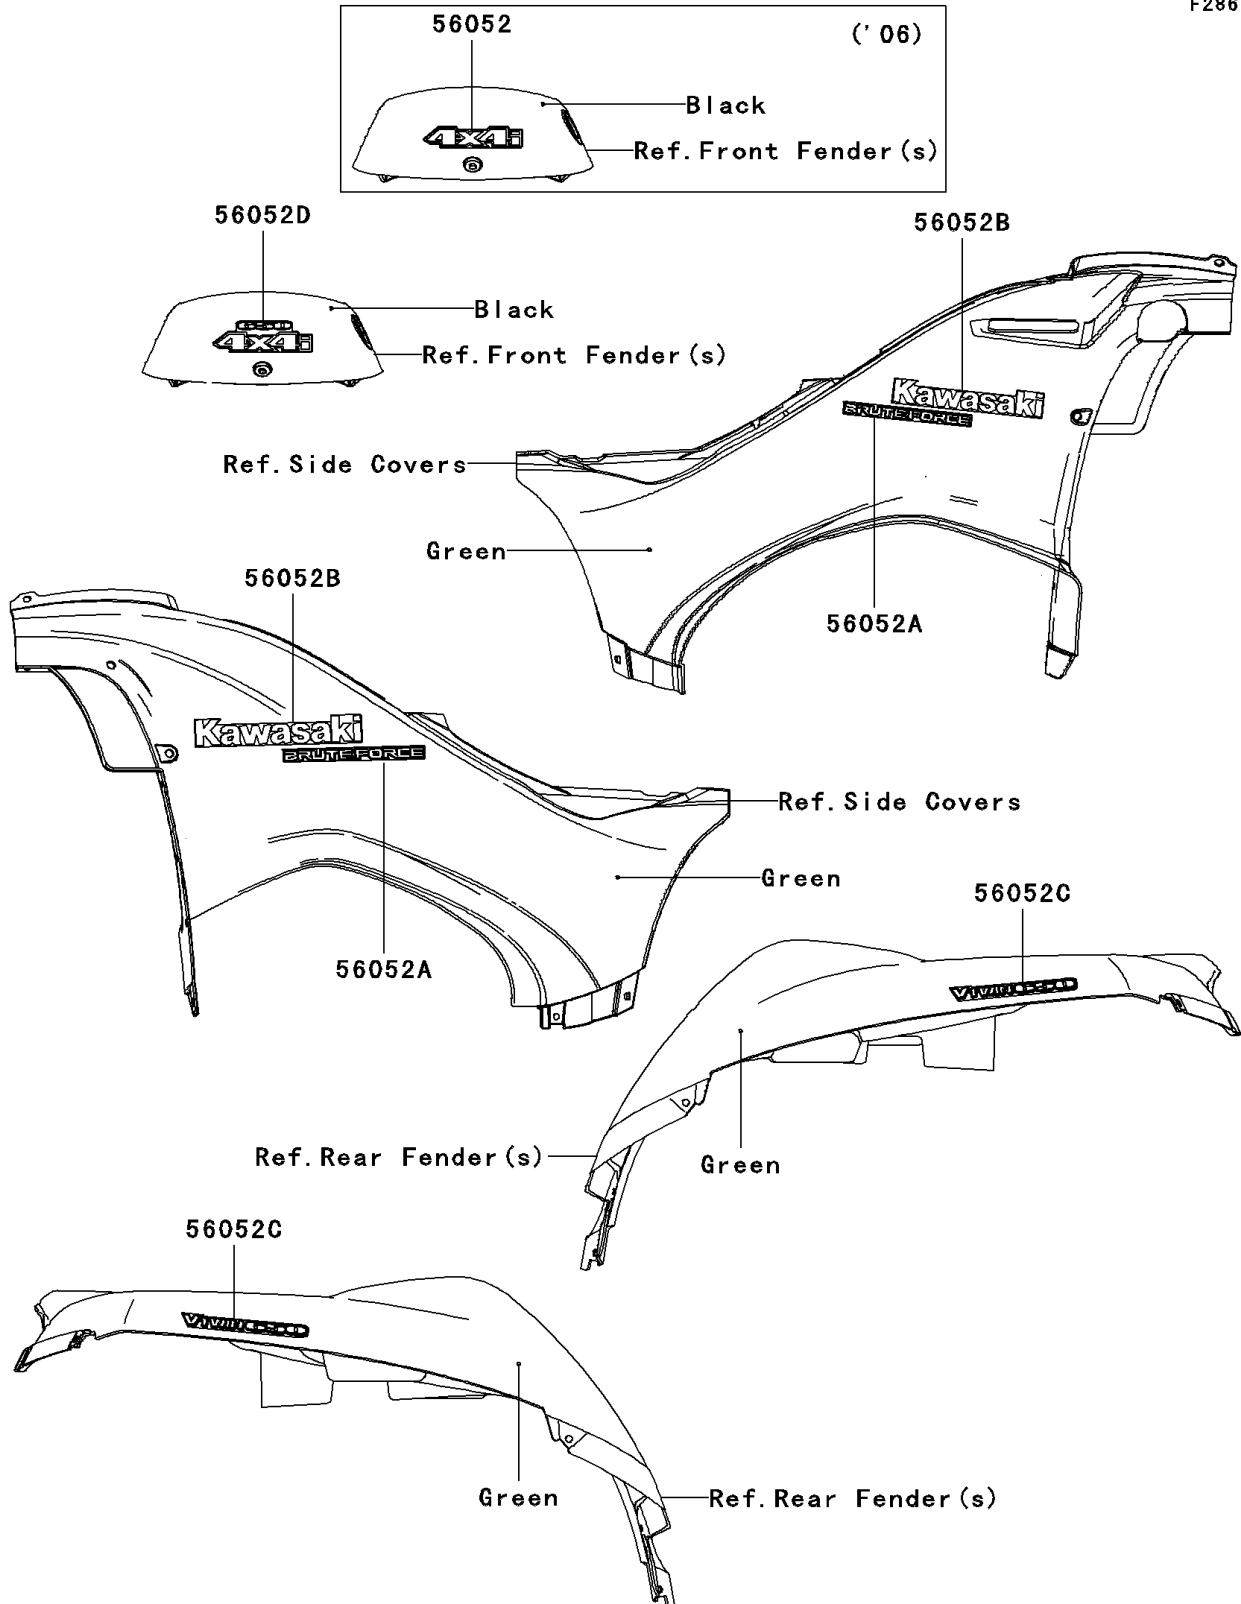

2006 Brute Force 650 4x4i Hardwoods Green HD

PARTS DIAGRAM

Decals(G6F-G9F)

F2861