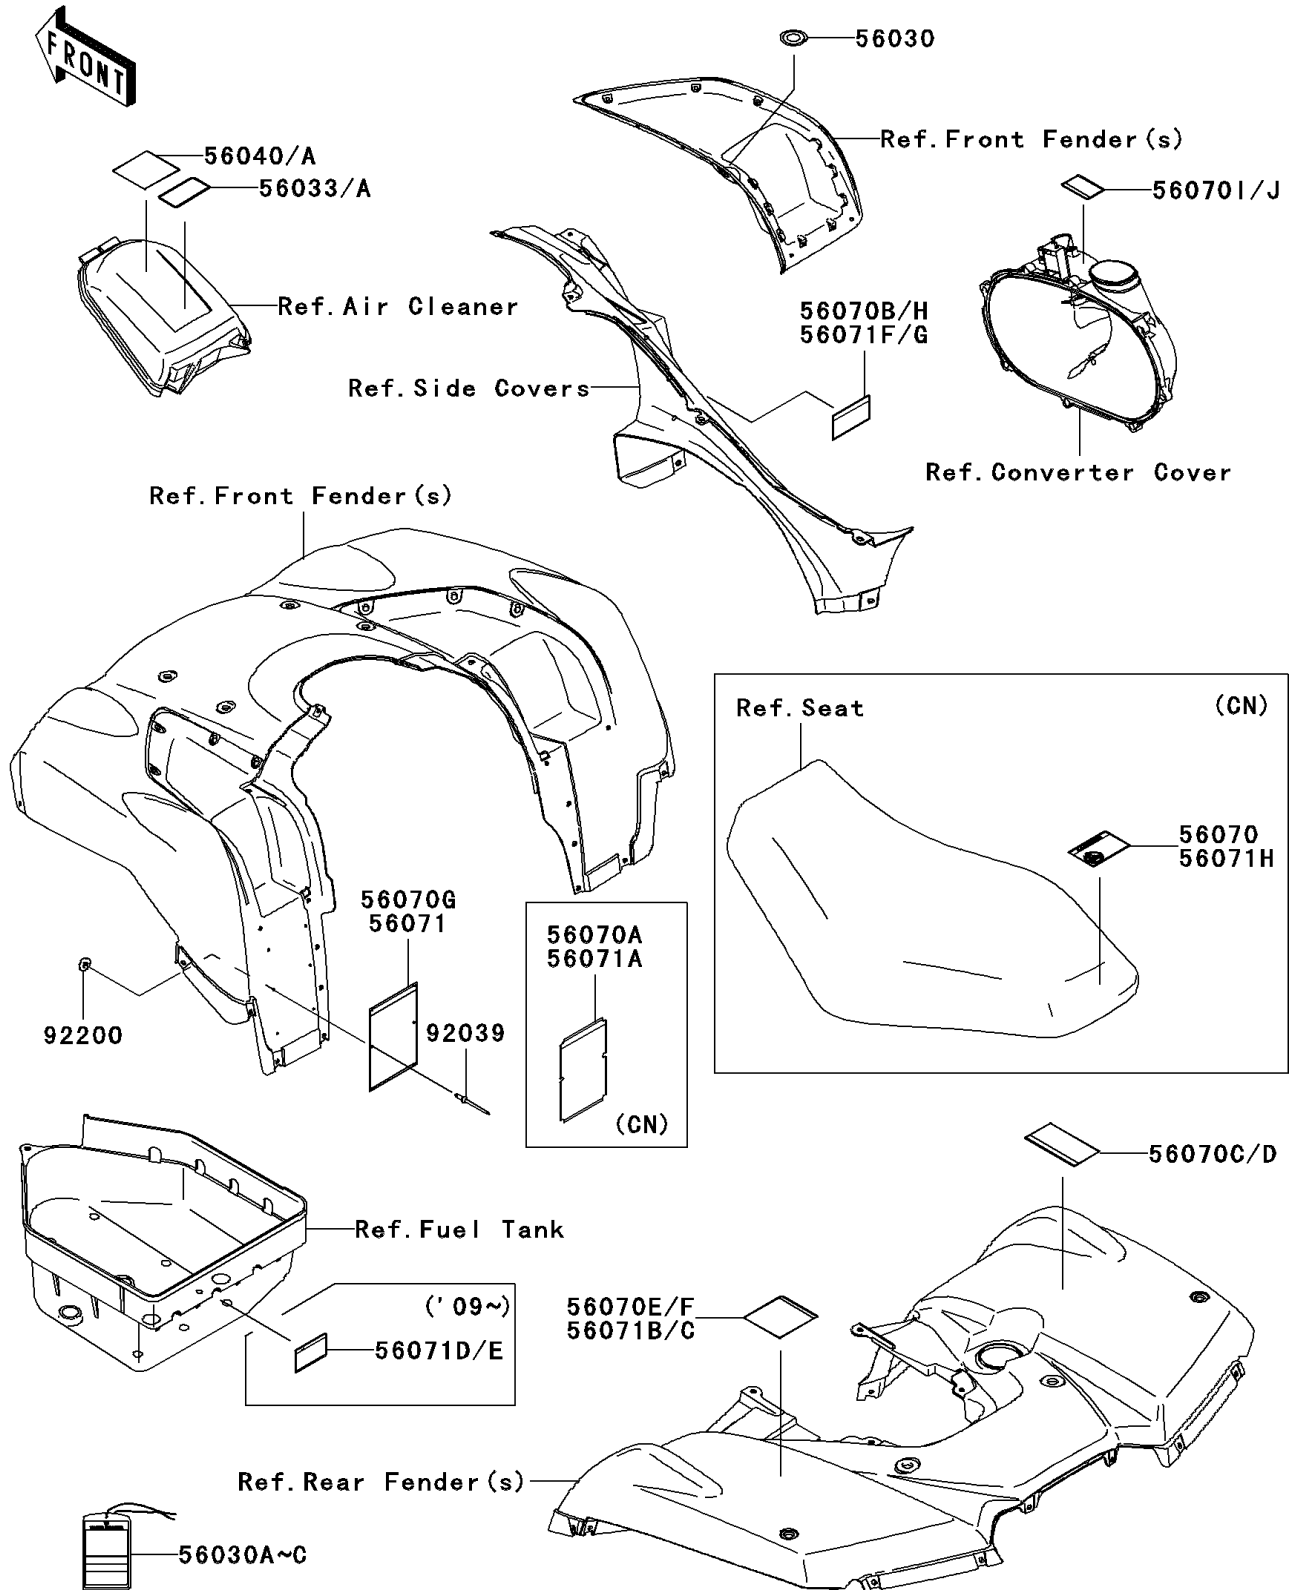

2006 Brute Force 650 4x4i Hardwoods Green HD

PARTS DIAGRAM

Labels

F2860

2006 Brute Force 650 4x4i Hardwoods Green HD

PARTS LIST

Labels

ITEM NAME	PART NUMBER	QUANTITY
LABEL,IGNITION SWITCH (Ref # 56030)	56030-0018	1
LABEL-MANUAL,AIR CLEANER (Ref # 56033)	56033-0064	1
LABEL-WARNING,UNDER 16 (Ref # 56040)	56040-1276	1
LABEL-WARNING,DRIVE BELT (Ref # 56070C)	56070-0038	1
LABEL-WARNING,TIRE&MAX LOAD (Ref # 56070E)	56070-0045	1
LABEL-WARNING,SERIOUS INJURY (Ref # 56070G)	56070-1151	1
LABEL-WARNING,SHIFT LEVER (Ref # 56070H)	56070-1170	1
LABEL-WARNING,CVT COVER (Ref # 56070I)	56070-1269	1
RIVET,3.2X8 (Ref # 92039)	92039-3763	6
WASHER,3.5X8X1 (Ref # 92200)	92200-1251	6
LABEL,HANGTAG (Ref # 56030A)	56030-0047	1
LABEL-WARNING,AGE (Ref # 56040A)	56040-1325	1
LABEL-WARNING,NO PASSENGER (Ref # 56070)	56070-0018	1
LABEL-WARNING,GENERAL (Ref # 56070A)	56070-0019	1
LABEL-WARNING,SHIFT LEVER(FRENCH) (Ref # 56070B)	56070-0037	1
LABEL-WARNING,DRIVE BELT(FRENCH) (Ref # 56070D)	56070-0039	1
LABEL-WARNING,TIRE&MAX LOAD (Ref # 56070F)	56070-0071	1
LABEL-WARNING,CVT COVER(FRENCH) (Ref # 56070J)	56070-1271	1