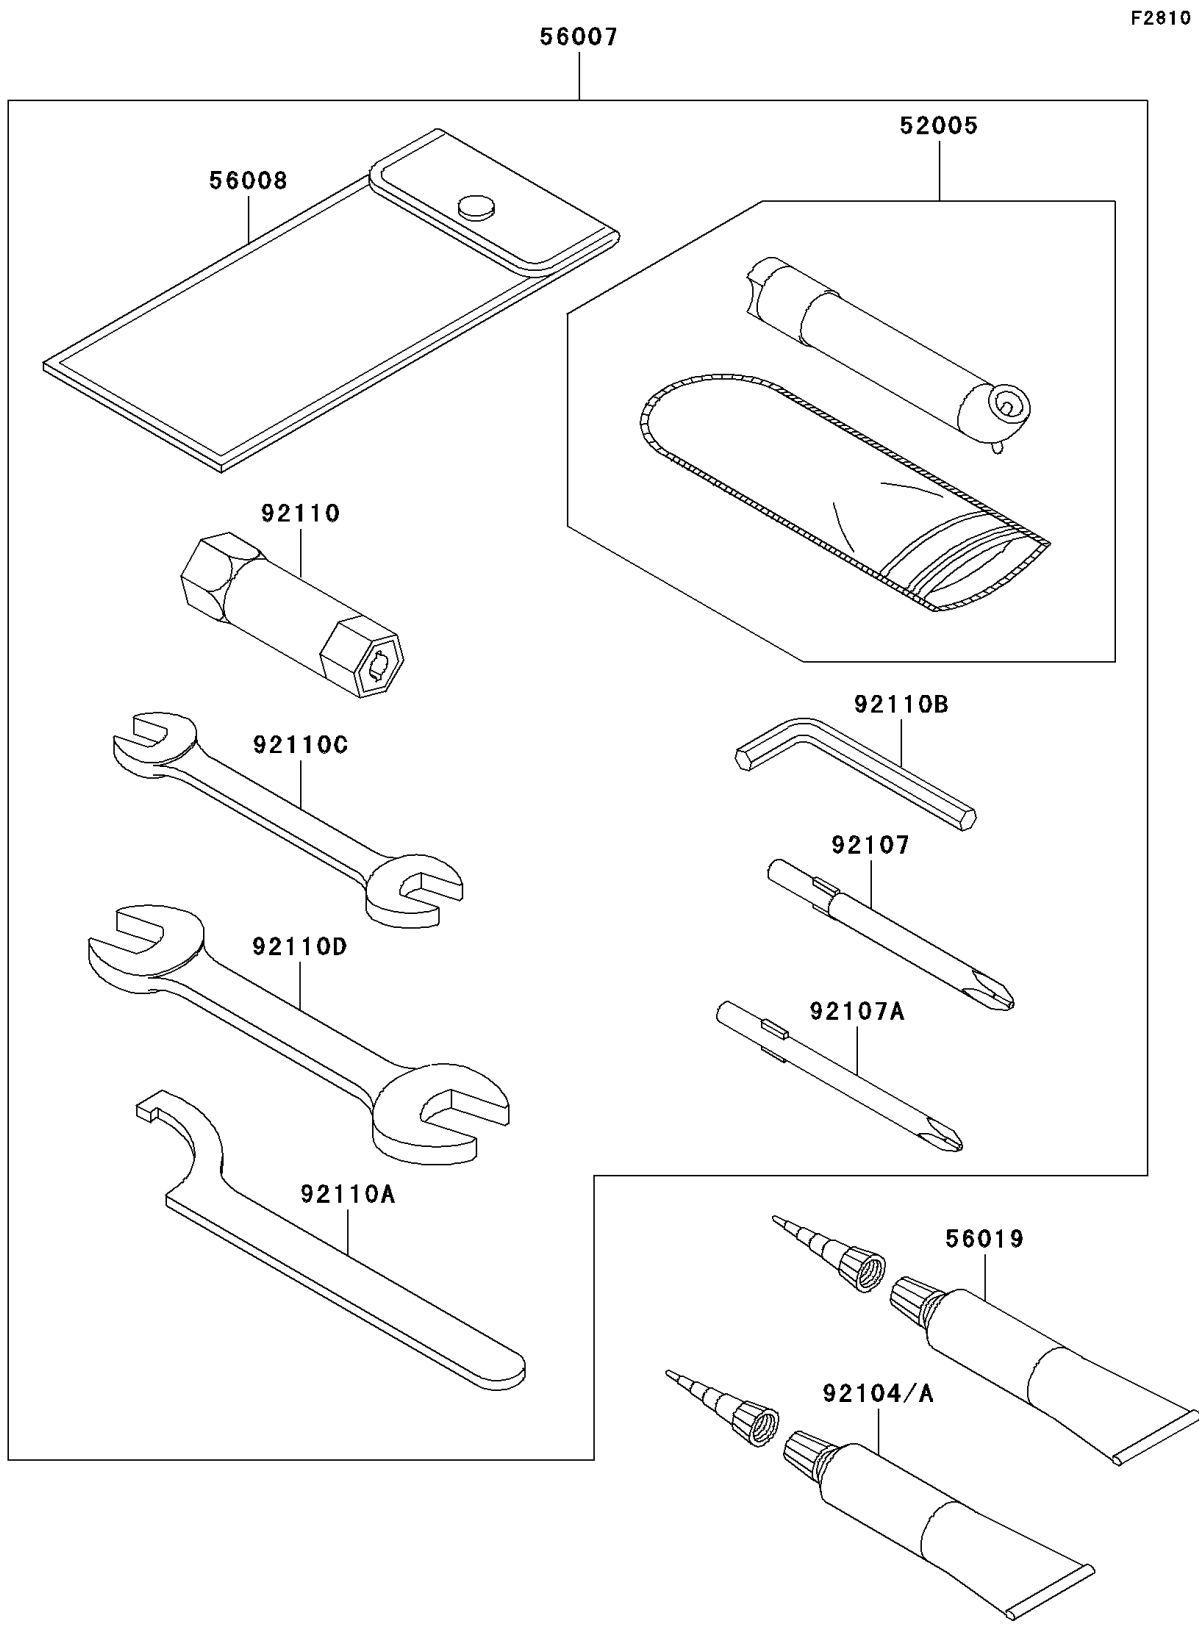

PARTS DIAGRAM

Owner's Tools

2010 Brute Force 650 4x4i Hardwoods Green HD (Canada Only)

PARTS LIST Owner's Tools

ITEM NAME	PART NUMBER	QUANTITY
-----------	-------------	----------
