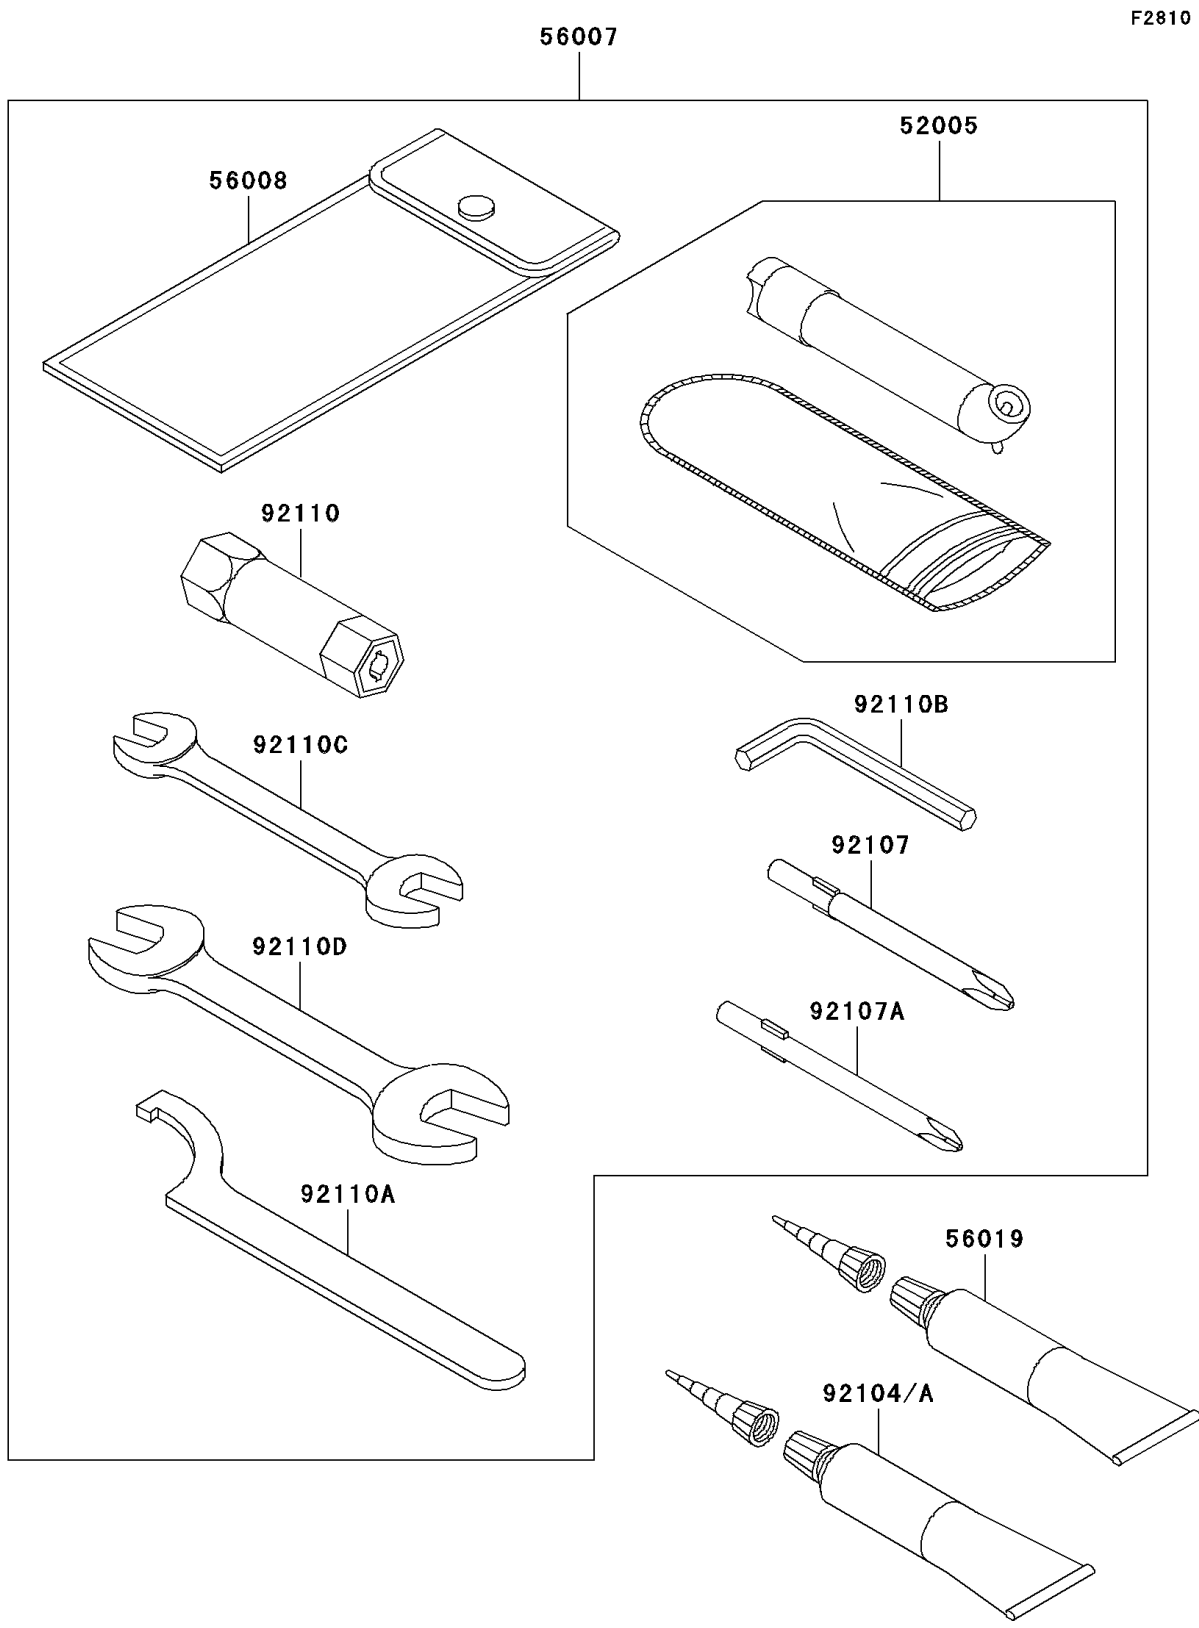

2006 Brute Force 650 4x4i Hardwoods Green HD

PARTS DIAGRAM

Owner's Tools