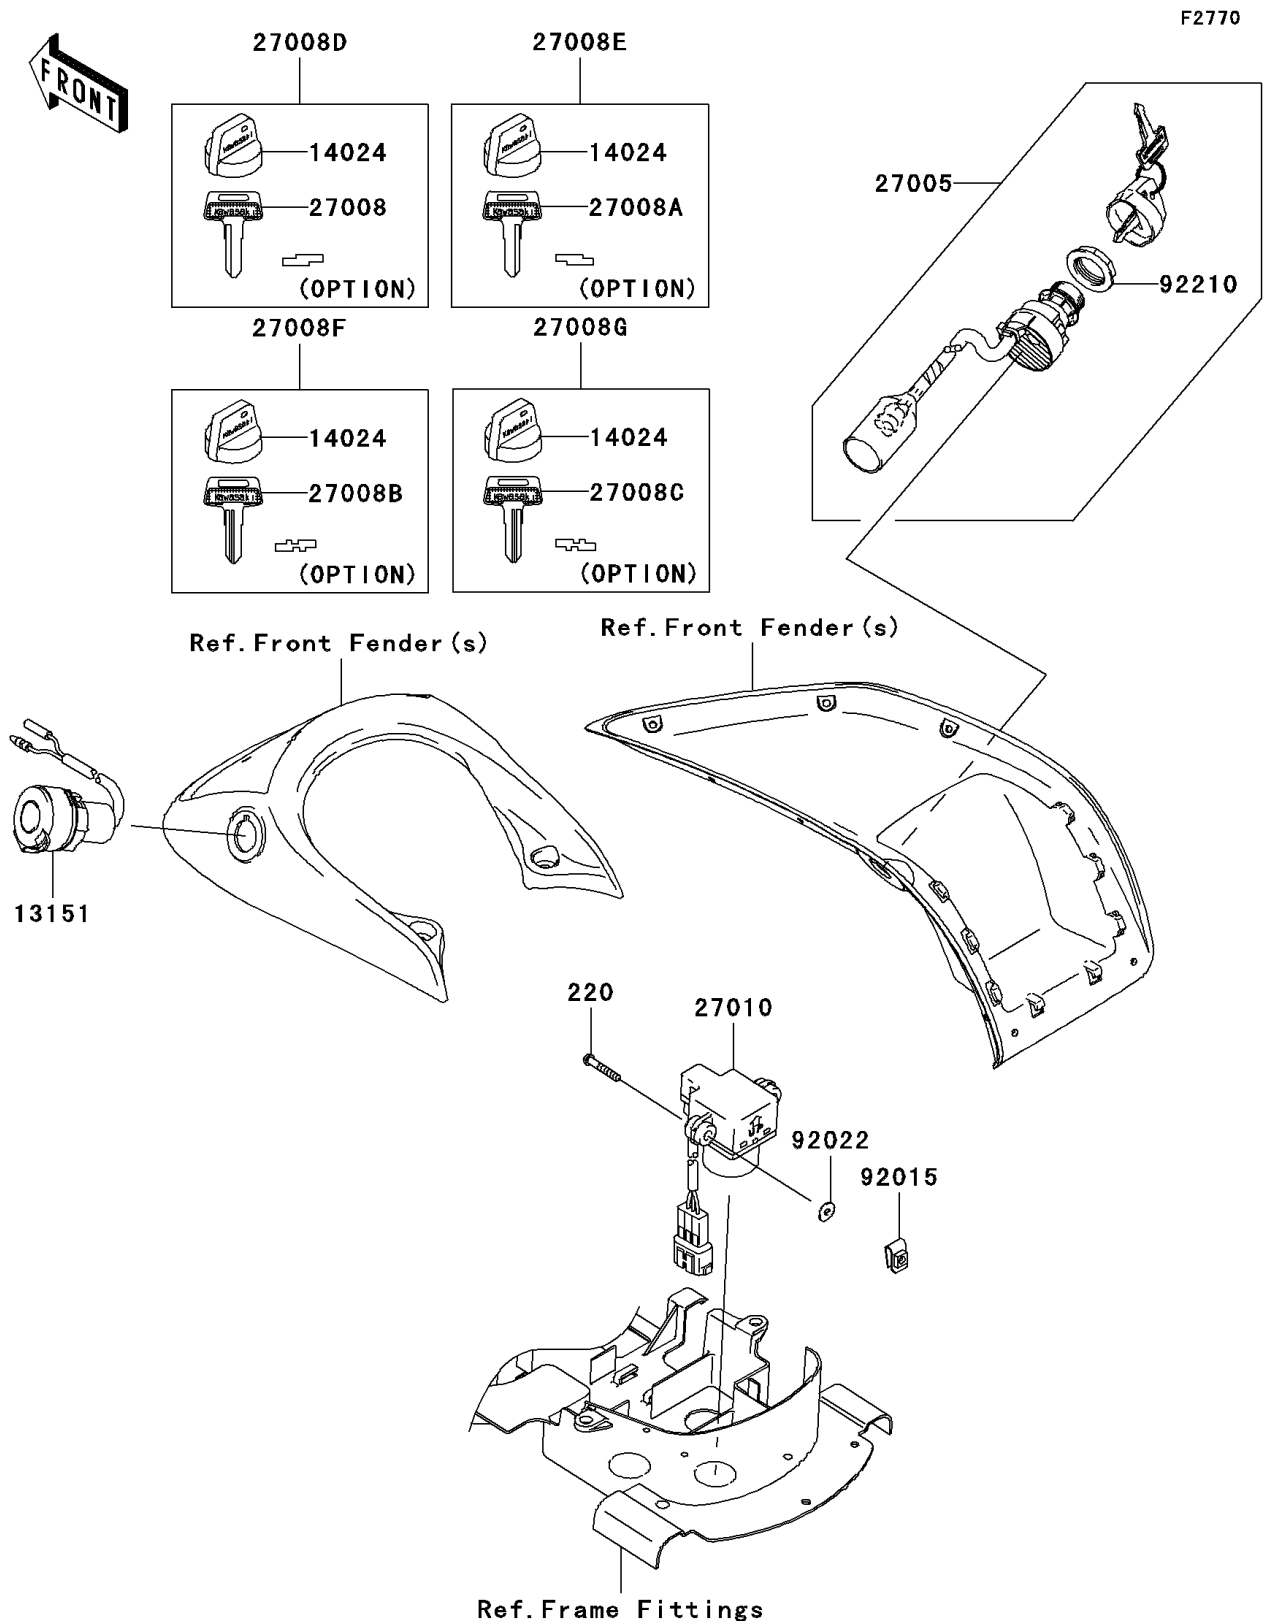

2006 Brute Force 650 4x4i Hardwoods Green HD

PARTS DIAGRAM

Ignition Switch

2006 Brute Force 650 4x4i Hardwoods Green HD

Kawasaki
Let the Good Times Roll®

PARTS LIST

Ignition Switch

| ITEM NAME | PART NUMBER | QUANTITY |
|--|-------------|----------|
| SCREW-PAN-CROS,4X25 (Ref # 220) | 220AA0425 | 2 |
| SWITCH-COMP,D.C.TERMINAL (Ref # 13151) | 13151-0003 | 1 |
| COVER,KEY (Ref # 14024) | 14024-1551 | 4 |
| SWITCH-ASSY-IGNITION (Ref # 27005) | 27005-0019 | 1 |
| KEY-LOCK,BLANK (Ref # 27008) | 27008-1041 | 1 |
| KEY-LOCK,BLANK (Ref # 27008A) | 27008-1042 | 1 |
| KEY-LOCK,BLANK (Ref # 27008B) | 27008-1043 | 1 |
| KEY-LOCK,BLANK (Ref # 27008C) | 27008-1044 | 1 |
| KEY-LOCK,BLANK,W/COVER (Ref # 27008D) | 27008-1132 | 1 |
| KEY-LOCK,BLANK,W/COVER (Ref # 27008E) | 27008-1133 | 1 |
| KEY-LOCK,BLANK,W/COVER (Ref # 27008F) | 27008-1134 | 1 |
| KEY-LOCK,BLANK,W/COVER (Ref # 27008G) | 27008-1135 | 1 |
| SWITCH,INVERT SENSOR (Ref # 27010) | 27010-1421 | 1 |
| NUT,4MM (Ref # 92015) | 92015-1567 | 2 |
| WASHER,4.3X12.5X1 (Ref # 92022) | 92022-1888 | 2 |
| NUT,IGNITION SWITCH (Ref # 92210) | 92210-1109 | 1 |