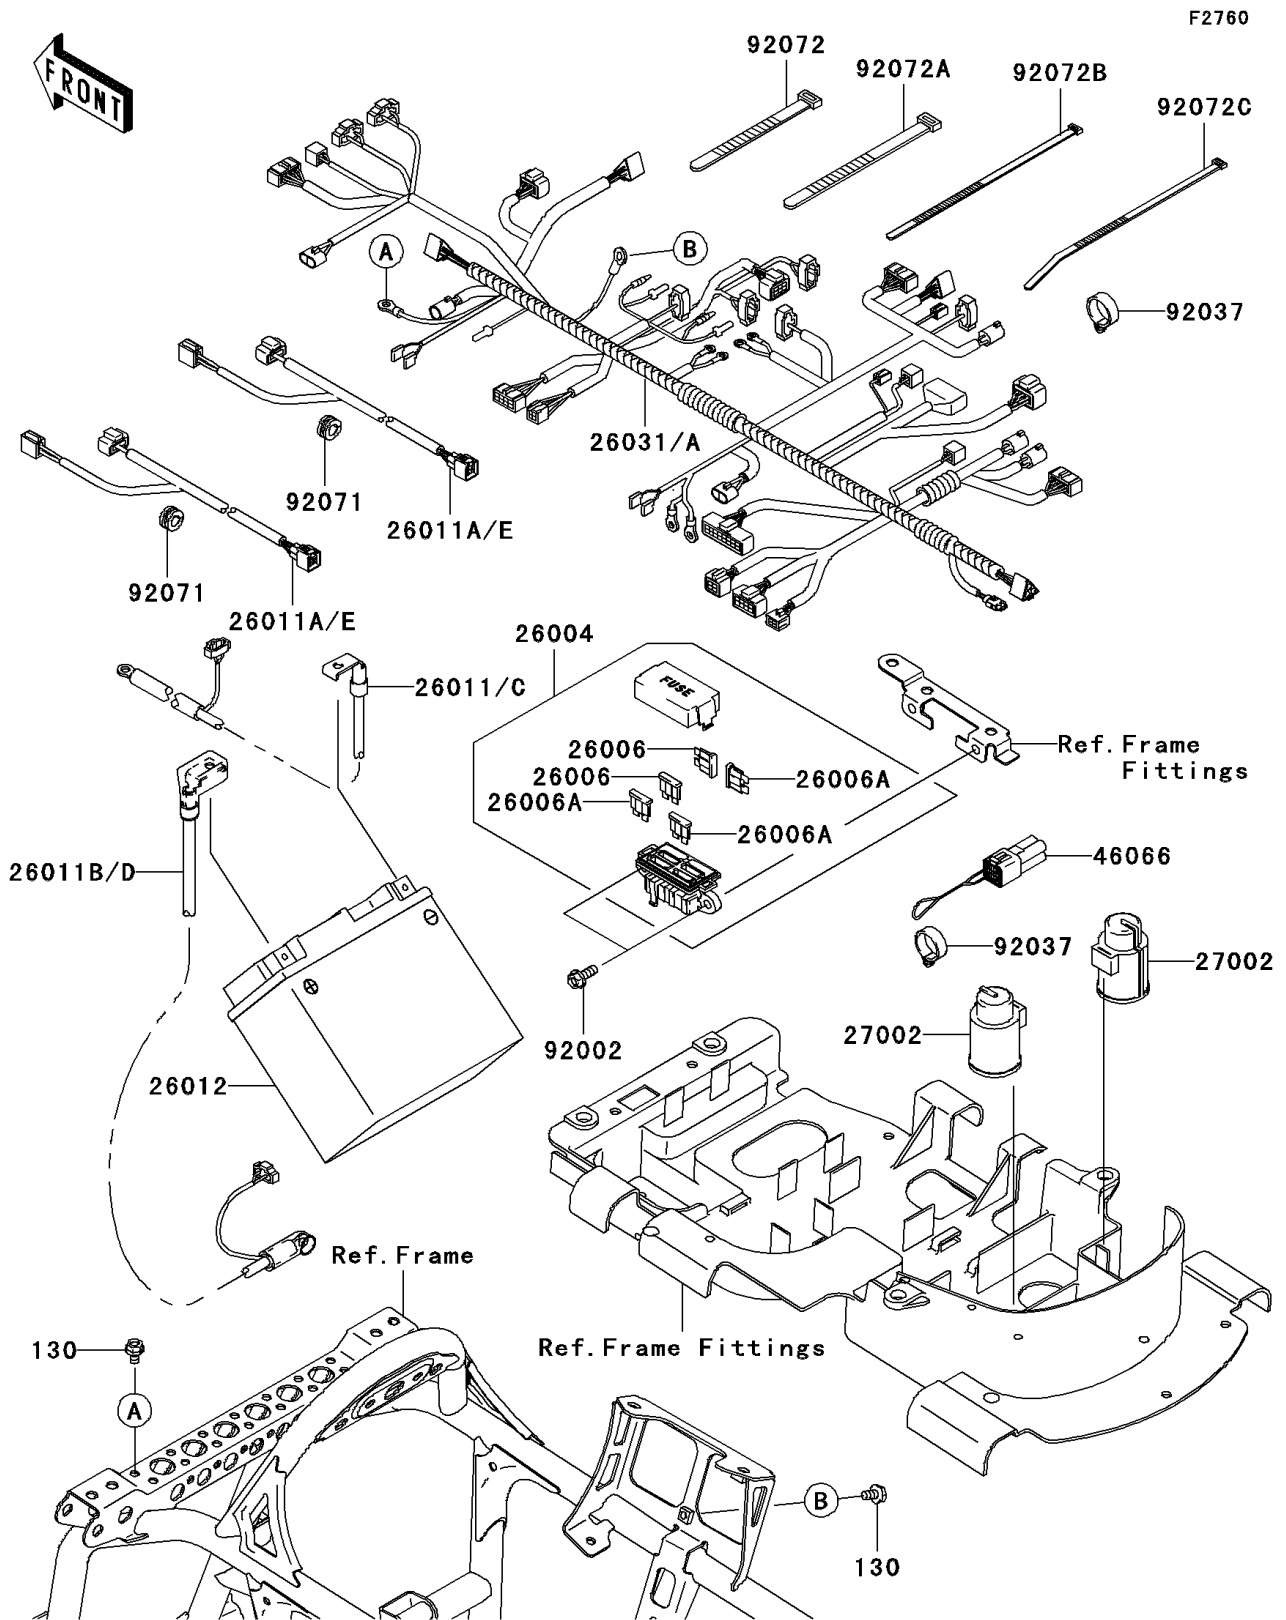

## PARTS DIAGRAM Chassis Electrical Equipment

# 2010 Brute Force 650 4x4i Hardwoods Green HD (Canada Only)

## PARTS LIST

### Chassis Electrical Equipment

ITEM NAME	PART NUMBER	QUANTITY
-----------	-------------	----------

---