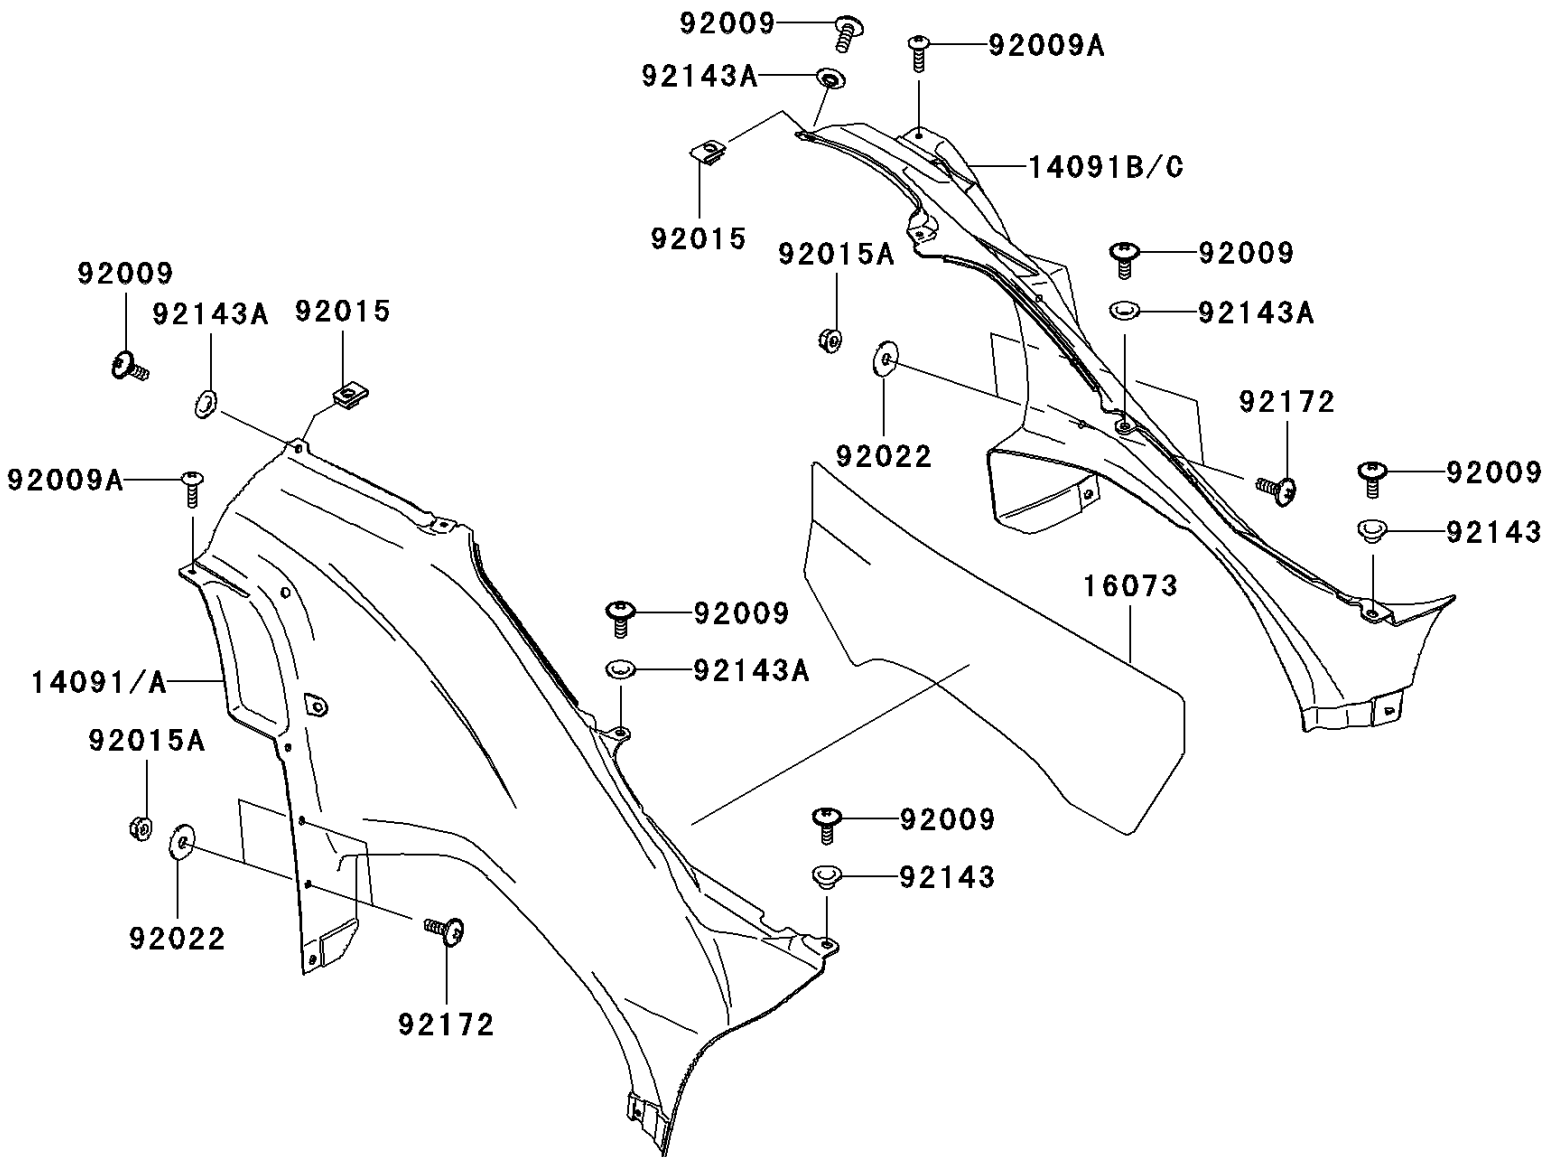

PARTS DIAGRAM
Side Covers

F2611

2010 Brute Force 650 4x4i Hardwoods Green HD (Canada Only)

PARTS LIST

Side Covers

ITEM NAME	PART NUMBER	QUANTITY
-----------	-------------	----------
