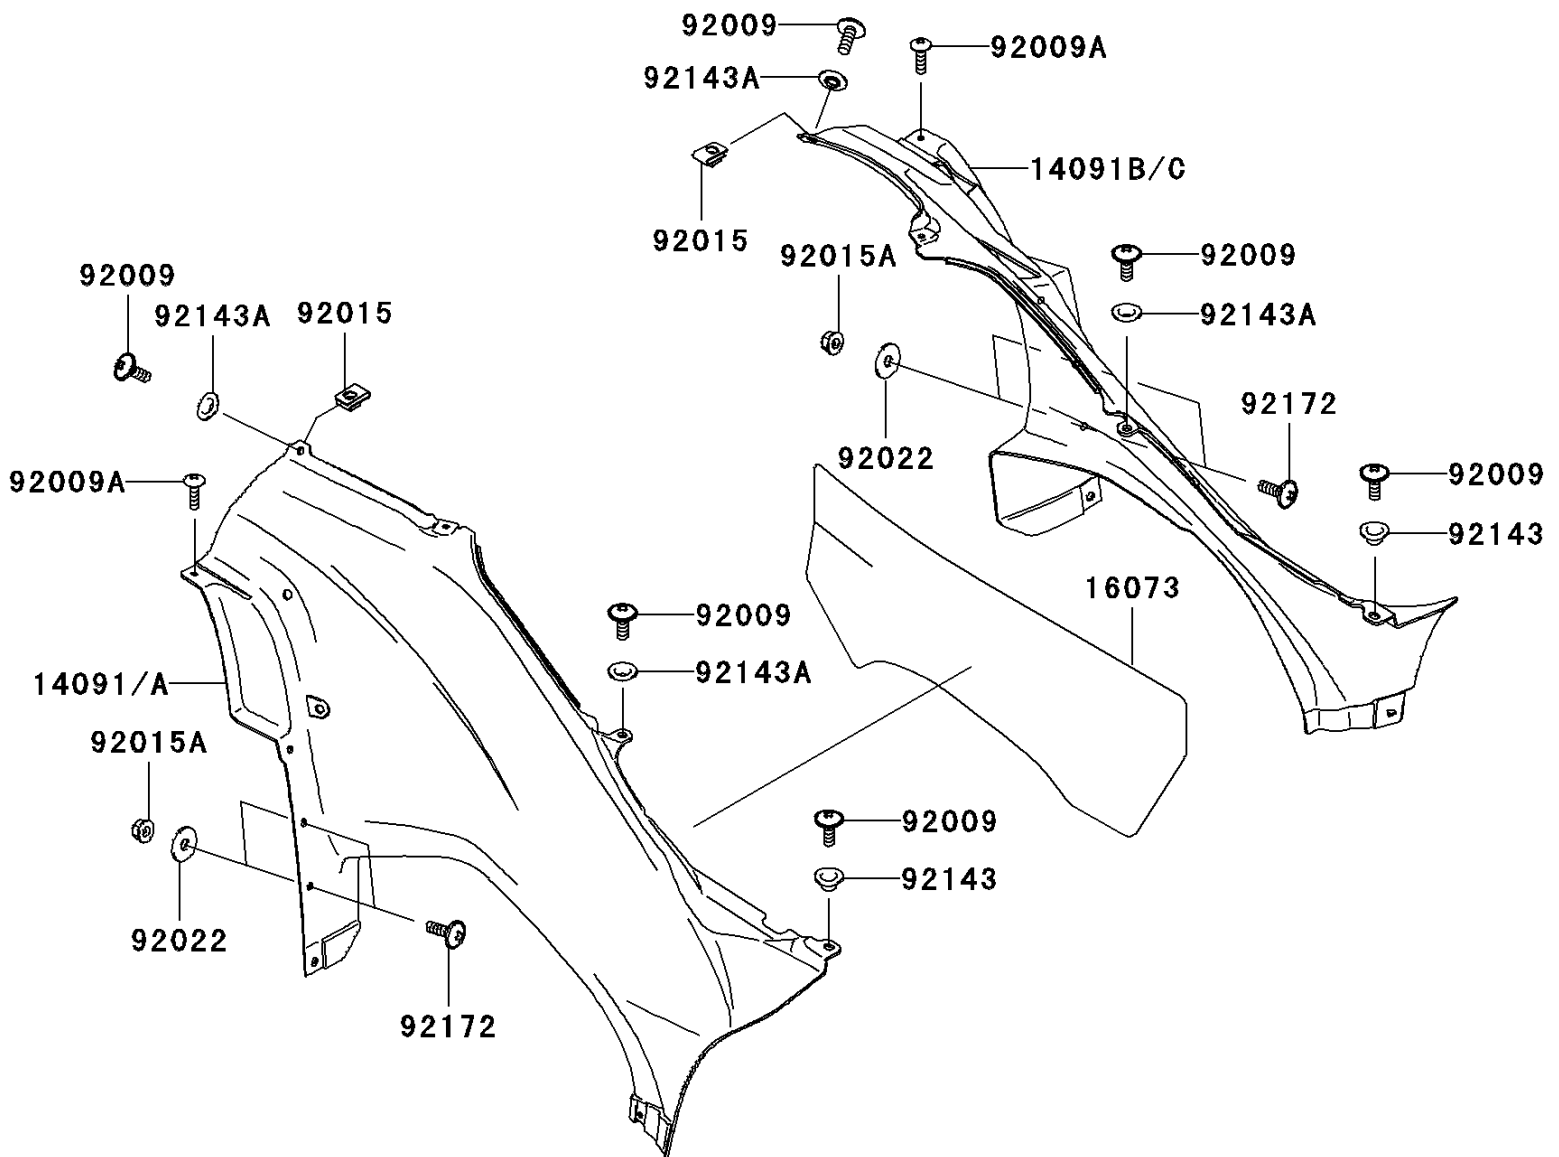

2006 Brute Force 650 4x4i Hardwoods Green HD

PARTS DIAGRAM

Side Covers

F2611

2006 Brute Force 650 4x4i Hardwoods Green HD

Kawasaki
Let the Good Times Roll®

PARTS LIST

Side Covers

ITEM NAME	PART NUMBER	QUANTITY
COVER,SIDE,LH,C.H.GREEN (Ref # 14091A)	14091-0312-826	1
COVER,SIDE,RH,C.H.GREEN (Ref # 14091C)	14091-0313-826	1
INSULATOR,SIDE COVER (Ref # 16073)	16073-0030	1
SCREW,6X16 (Ref # 92009)	92009-1621	6
SCREW,5X18 (Ref # 92009A)	92009-1655	2
NUT,6MM (Ref # 92015)	92015-1602	2
NUT,LOCK,FLANGED,6MM (Ref # 92015A)	92015-1603	4
WASHER,6.5X20X1.6,BLACK (Ref # 92022)	92022-1346	4
COLLAR (Ref # 92143)	92143-1057	2
COLLAR (Ref # 92143A)	92143-1087	4
SCREW,6X18 (Ref # 92172)	92172-0002	4