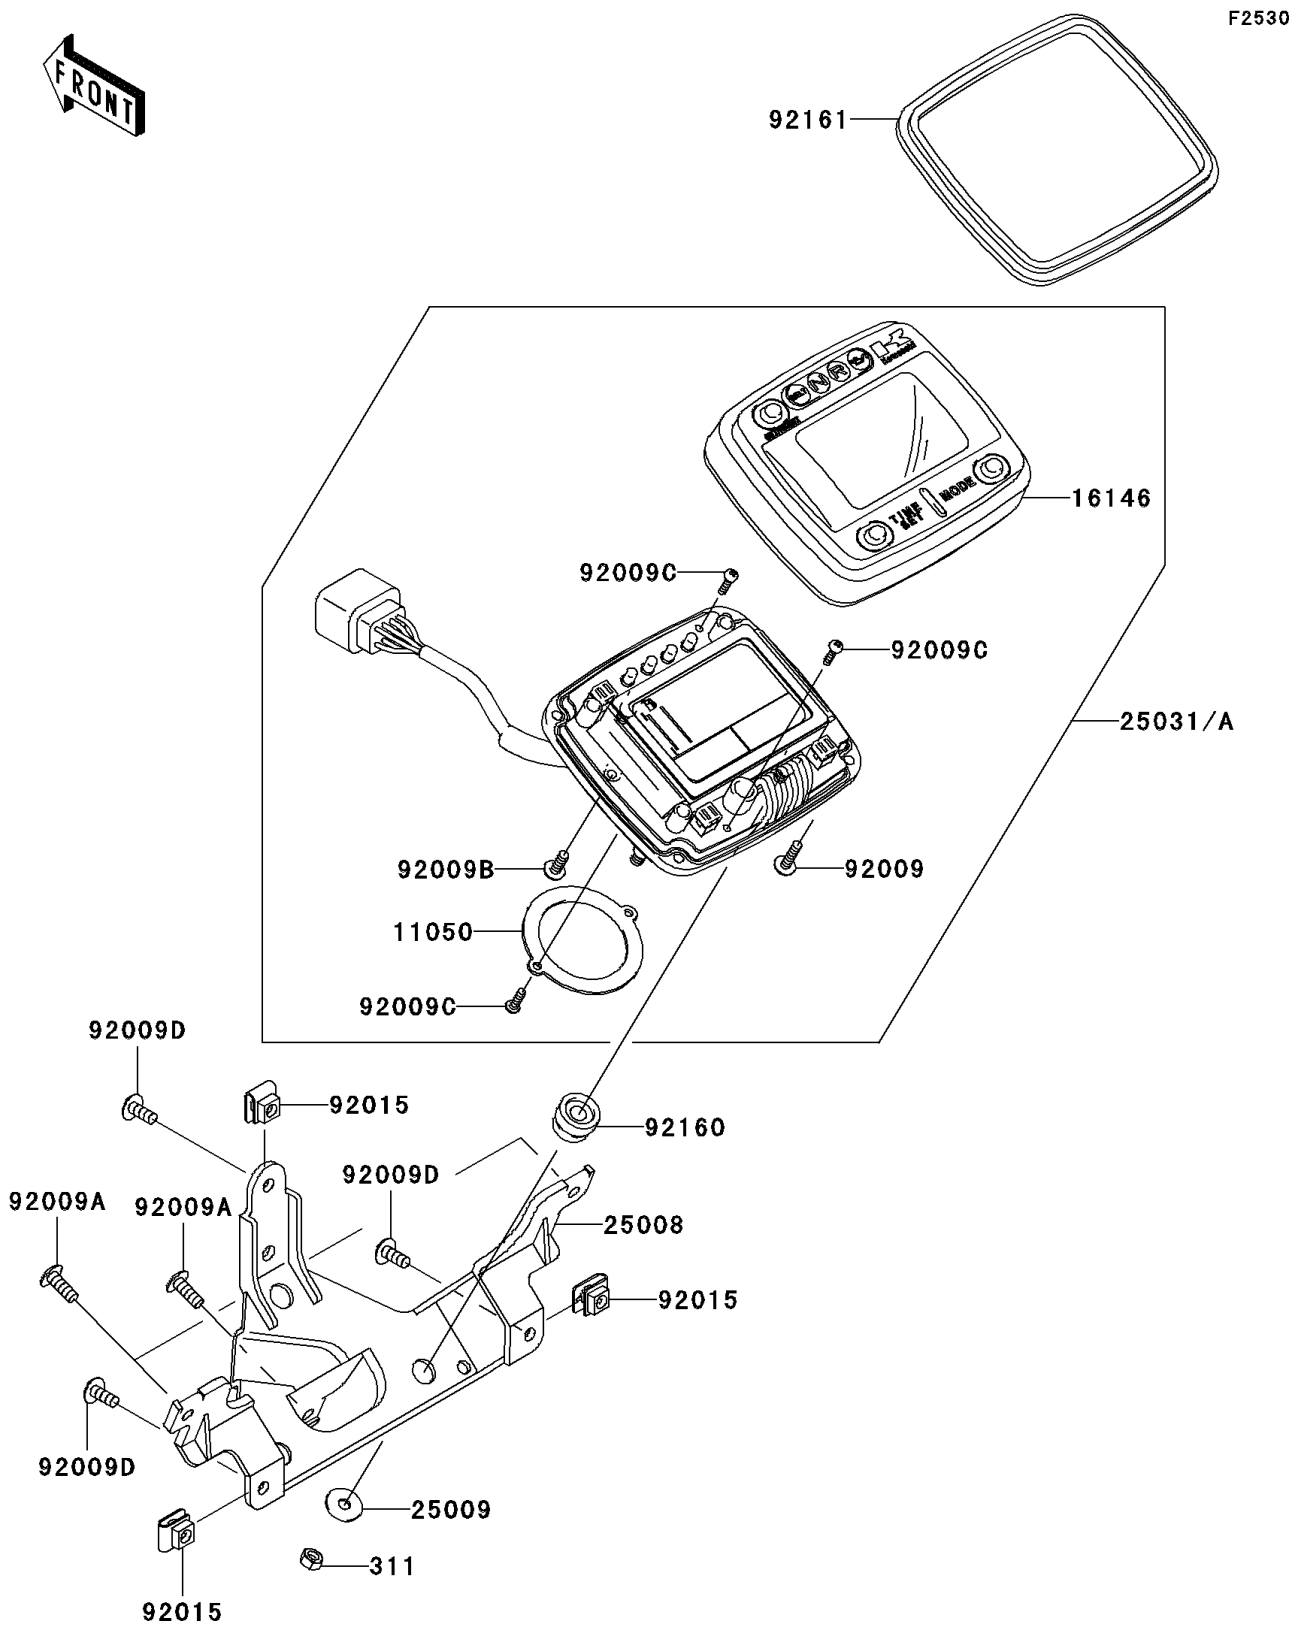

## PARTS DIAGRAM

Meter(s)

# 2010 Brute Force 650 4x4i Hardwoods Green HD (Canada Only)

## PARTS LIST

Meter(s)

ITEM NAME	PART NUMBER	QUANTITY
-----------	-------------	----------

---