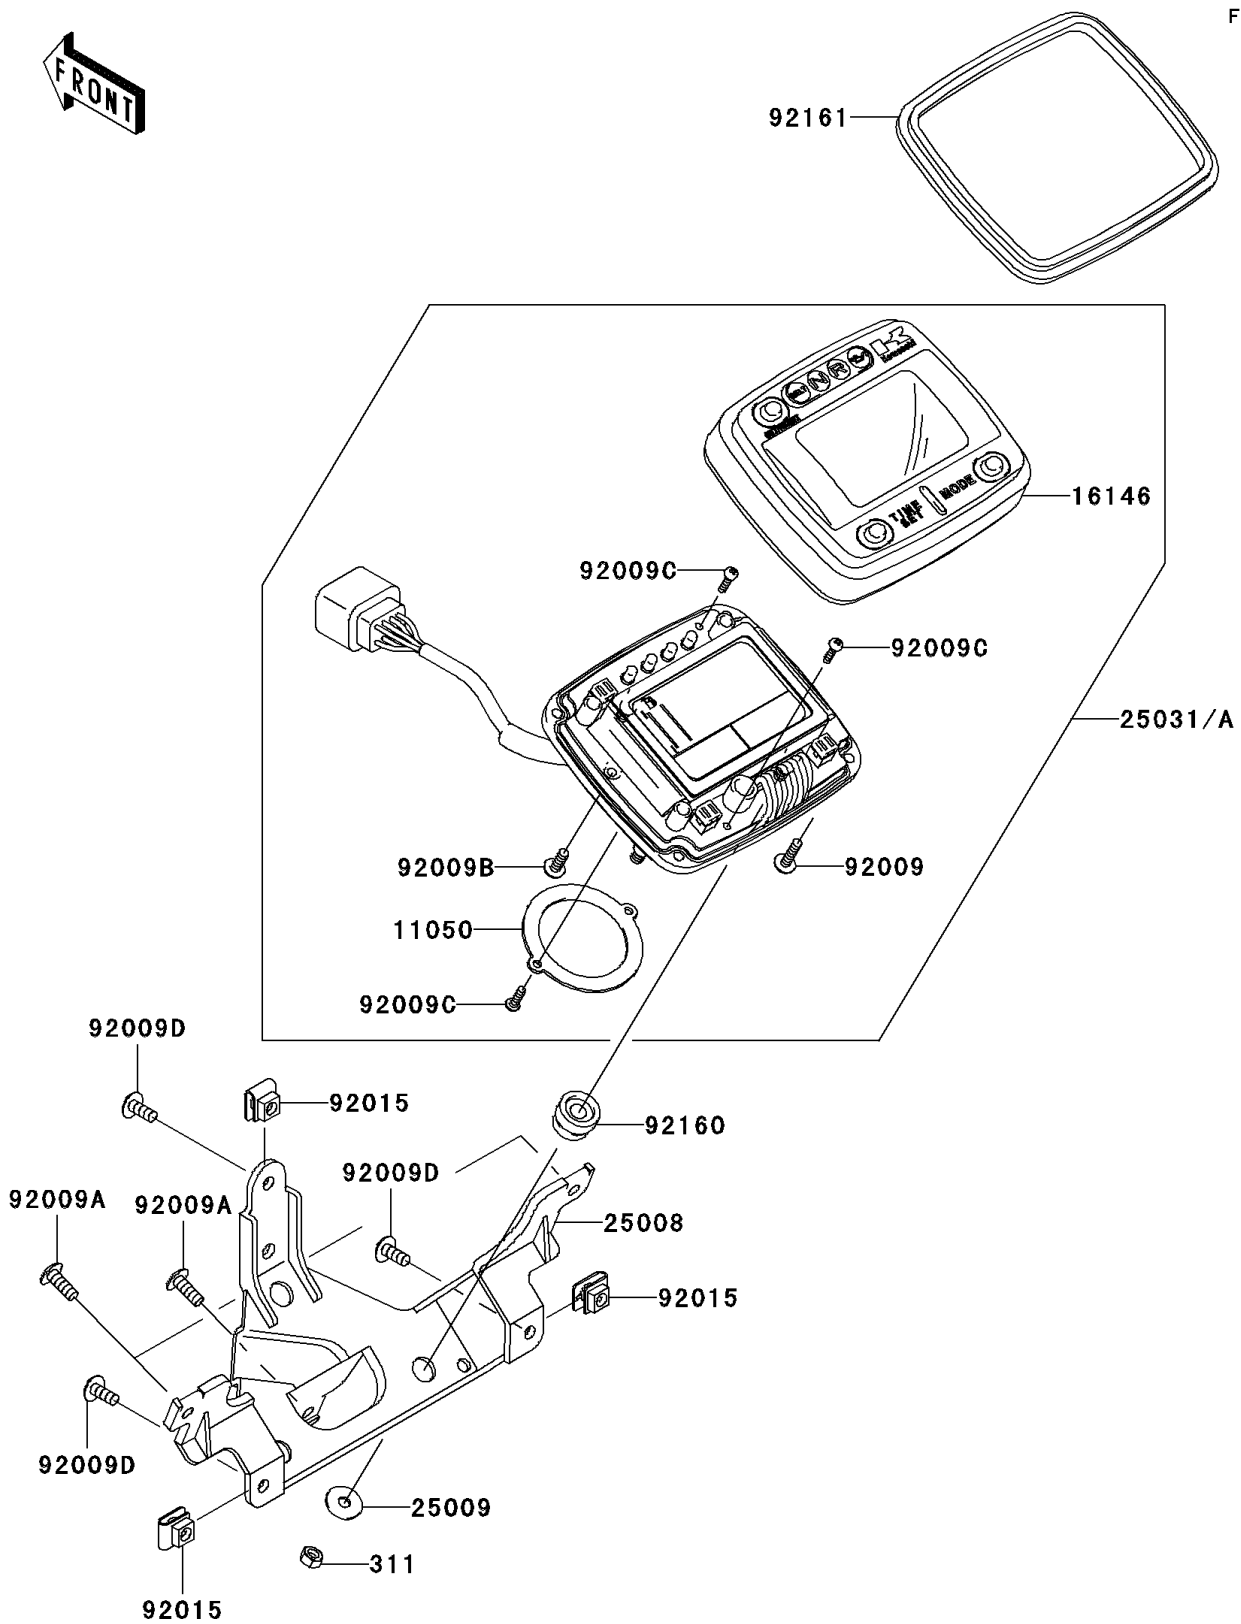

2006 Brute Force 650 4x4i Hardwoods Green HD

PARTS DIAGRAM

Meter(s)

2006 Brute Force 650 4x4i Hardwoods Green HD

Kawasaki
Let the Good Times Roll®

PARTS LIST

Meter(s)

ITEM NAME	PART NUMBER	QUANTITY
NUT-HEX (Ref # 311)	311AB0500	3
BRACKET,METER (Ref # 11050)	11050-1932	1
COVER-ASSY,UPPER (Ref # 16146)	16146-0011	1
BRACKET-METER (Ref # 25008)	25008-0003	1
WASHER,5.2X16X1.2 (Ref # 25009)	25009-004	3
SCREW,TAPPING,4X16 (Ref # 92009)	92009-1163	4
SCREW,TAPPING,5X14 (Ref # 92009A)	92009-1197	3
SCREW,TAPPING,4X12 (Ref # 92009B)	92009-1254	1
SCREW,3X12 (Ref # 92009C)	92009-1326	4
SCREW,5X12 (Ref # 92009D)	92009-1652	3
NUT,5MM (Ref # 92015)	92015-1573	3
DAMPER (Ref # 92160)	92160-1460	3
DAMPER,METER,UPP (Ref # 92161)	92161-1114	1
METER-ASSY,MPH (Ref # 25031)	25031-0034	1
METER-ASSY,KPH (Ref # 25031A)	25031-0057	1