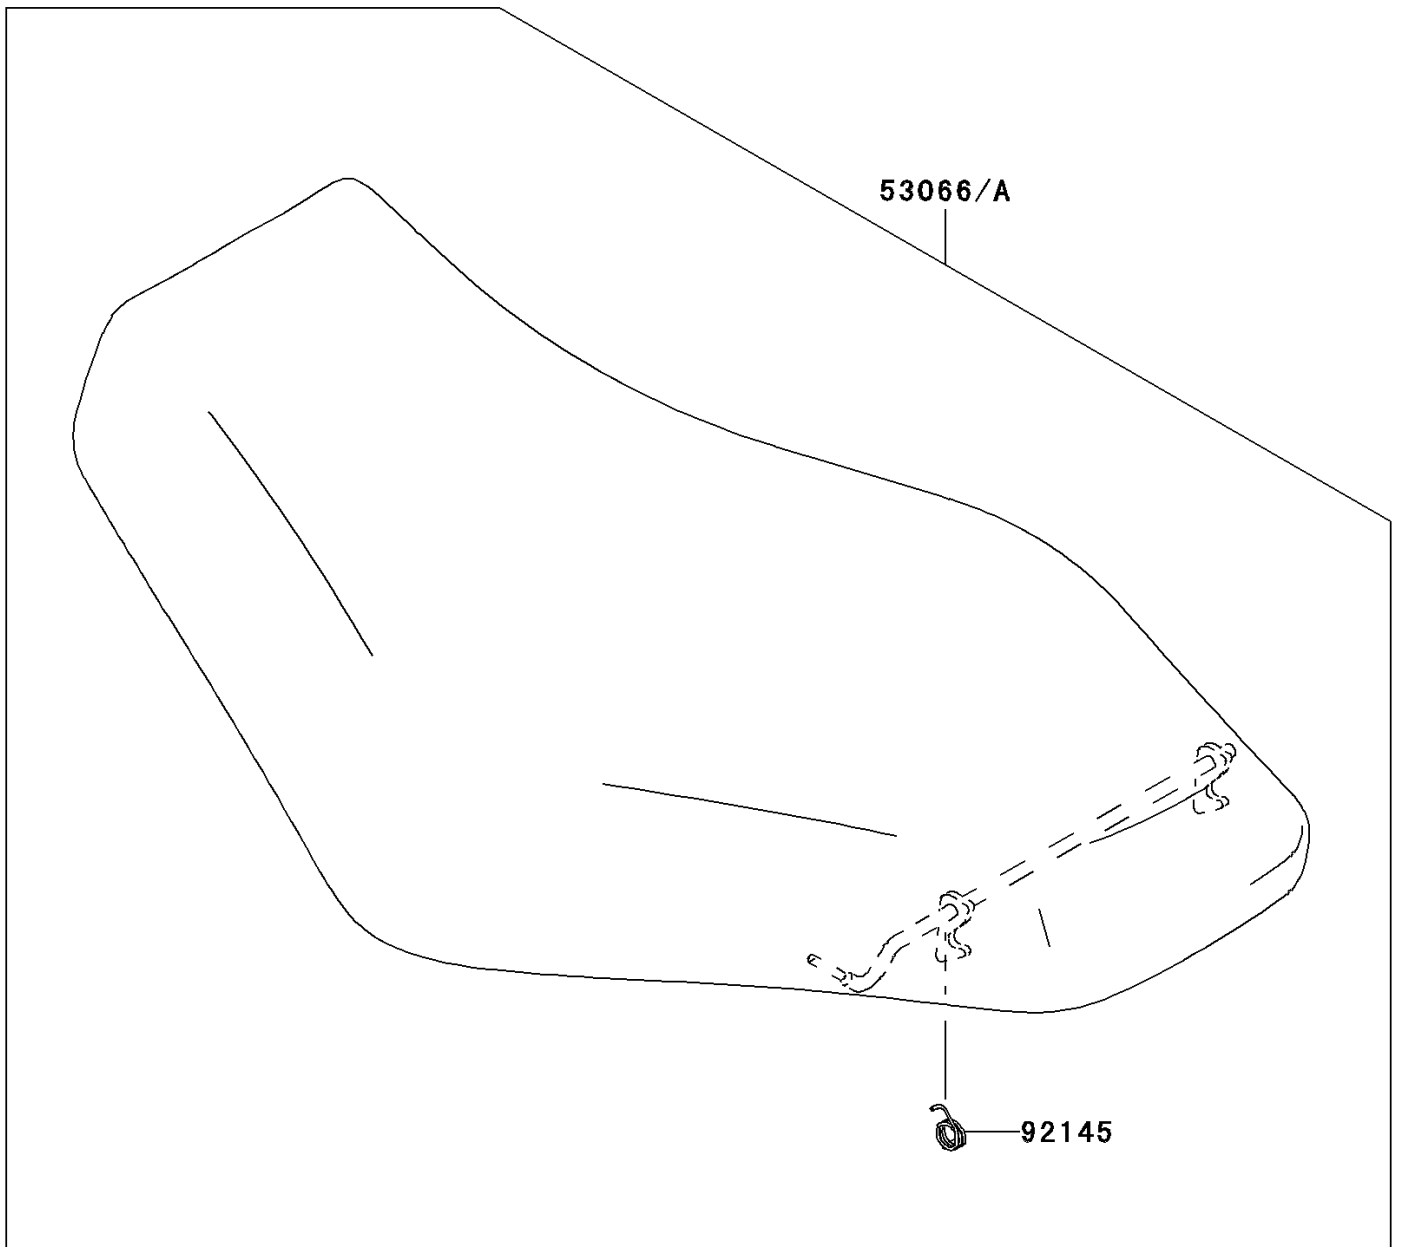

PARTS DIAGRAM

Seat

F2510

2010 Brute Force 650 4x4i Hardwoods Green HD (Canada Only)

PARTS LIST

Seat

ITEM NAME	PART NUMBER	QUANTITY
-----------	-------------	----------
