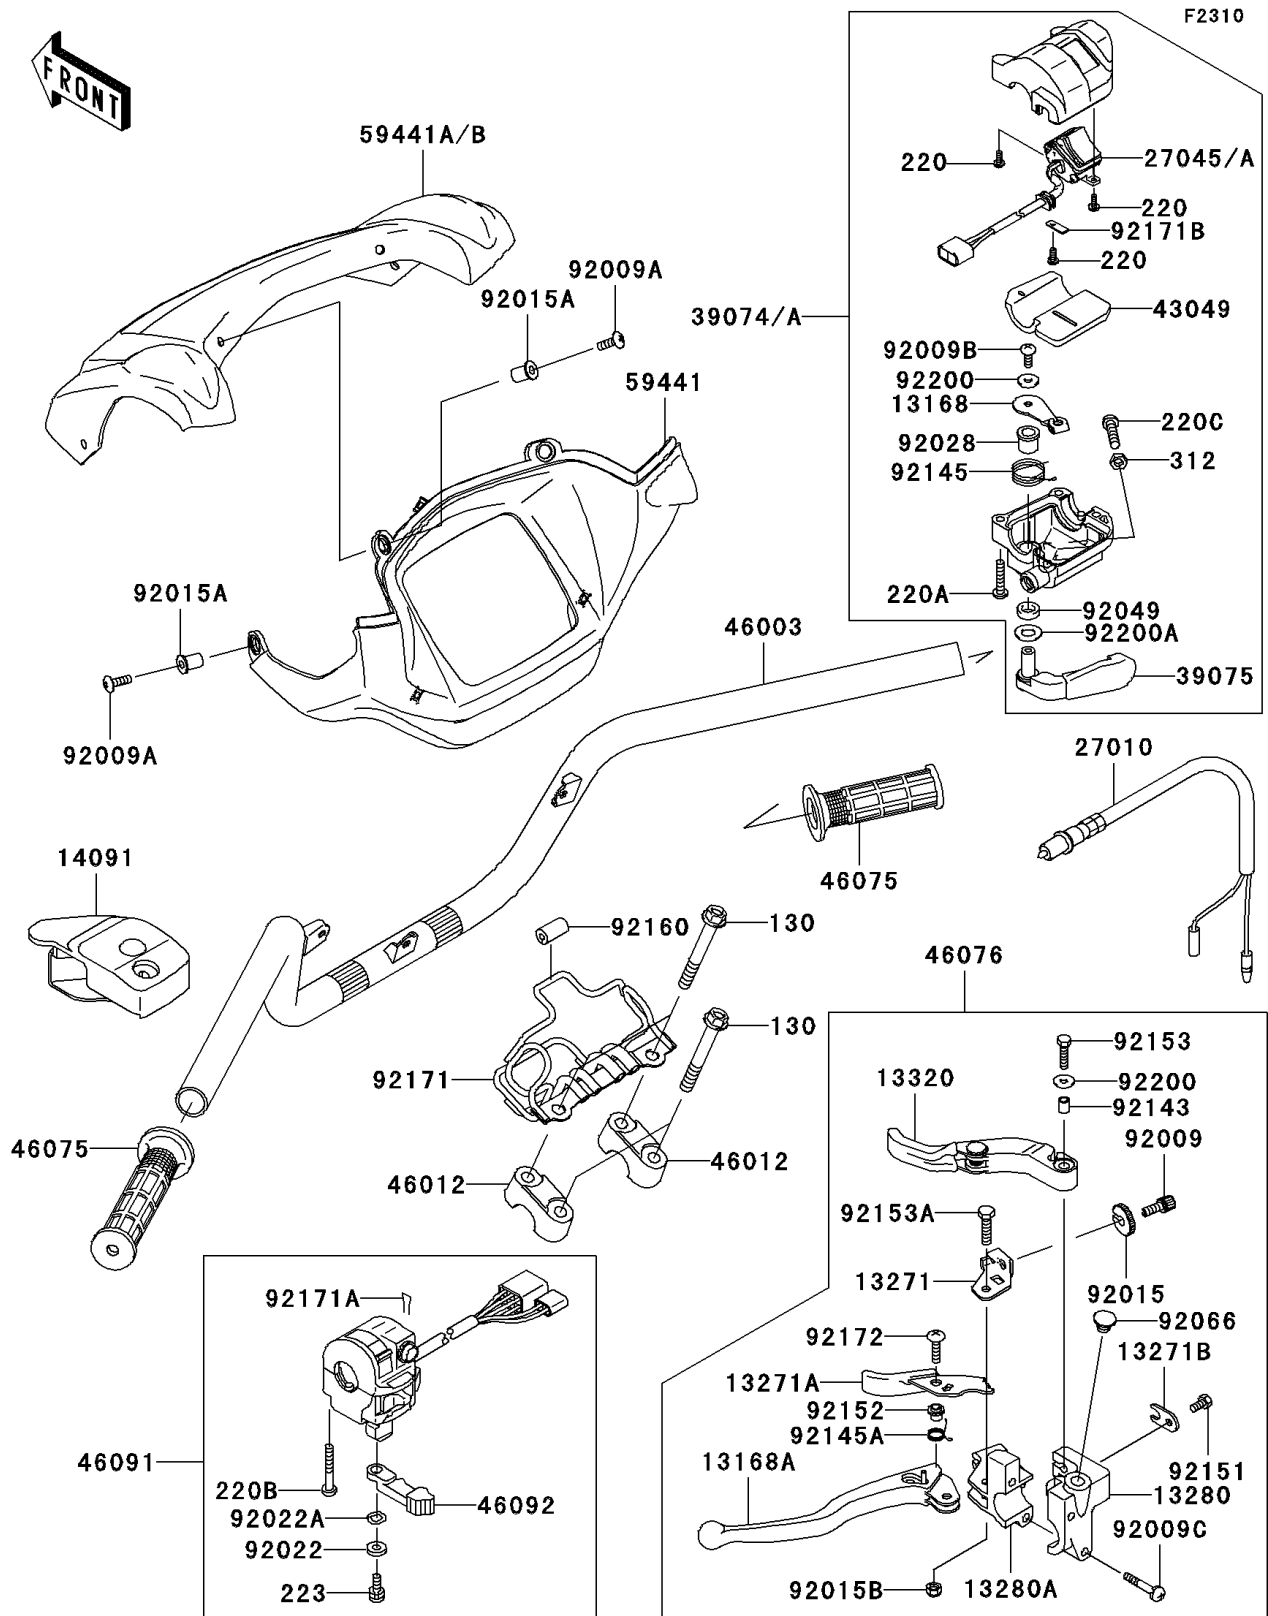

PARTS DIAGRAM Handlebar

2010 Brute Force 650 4x4i Hardwoods Green HD (Canada Only)

PARTS LIST

Handlebar

ITEM NAME	PART NUMBER	QUANTITY
-----------	-------------	----------
