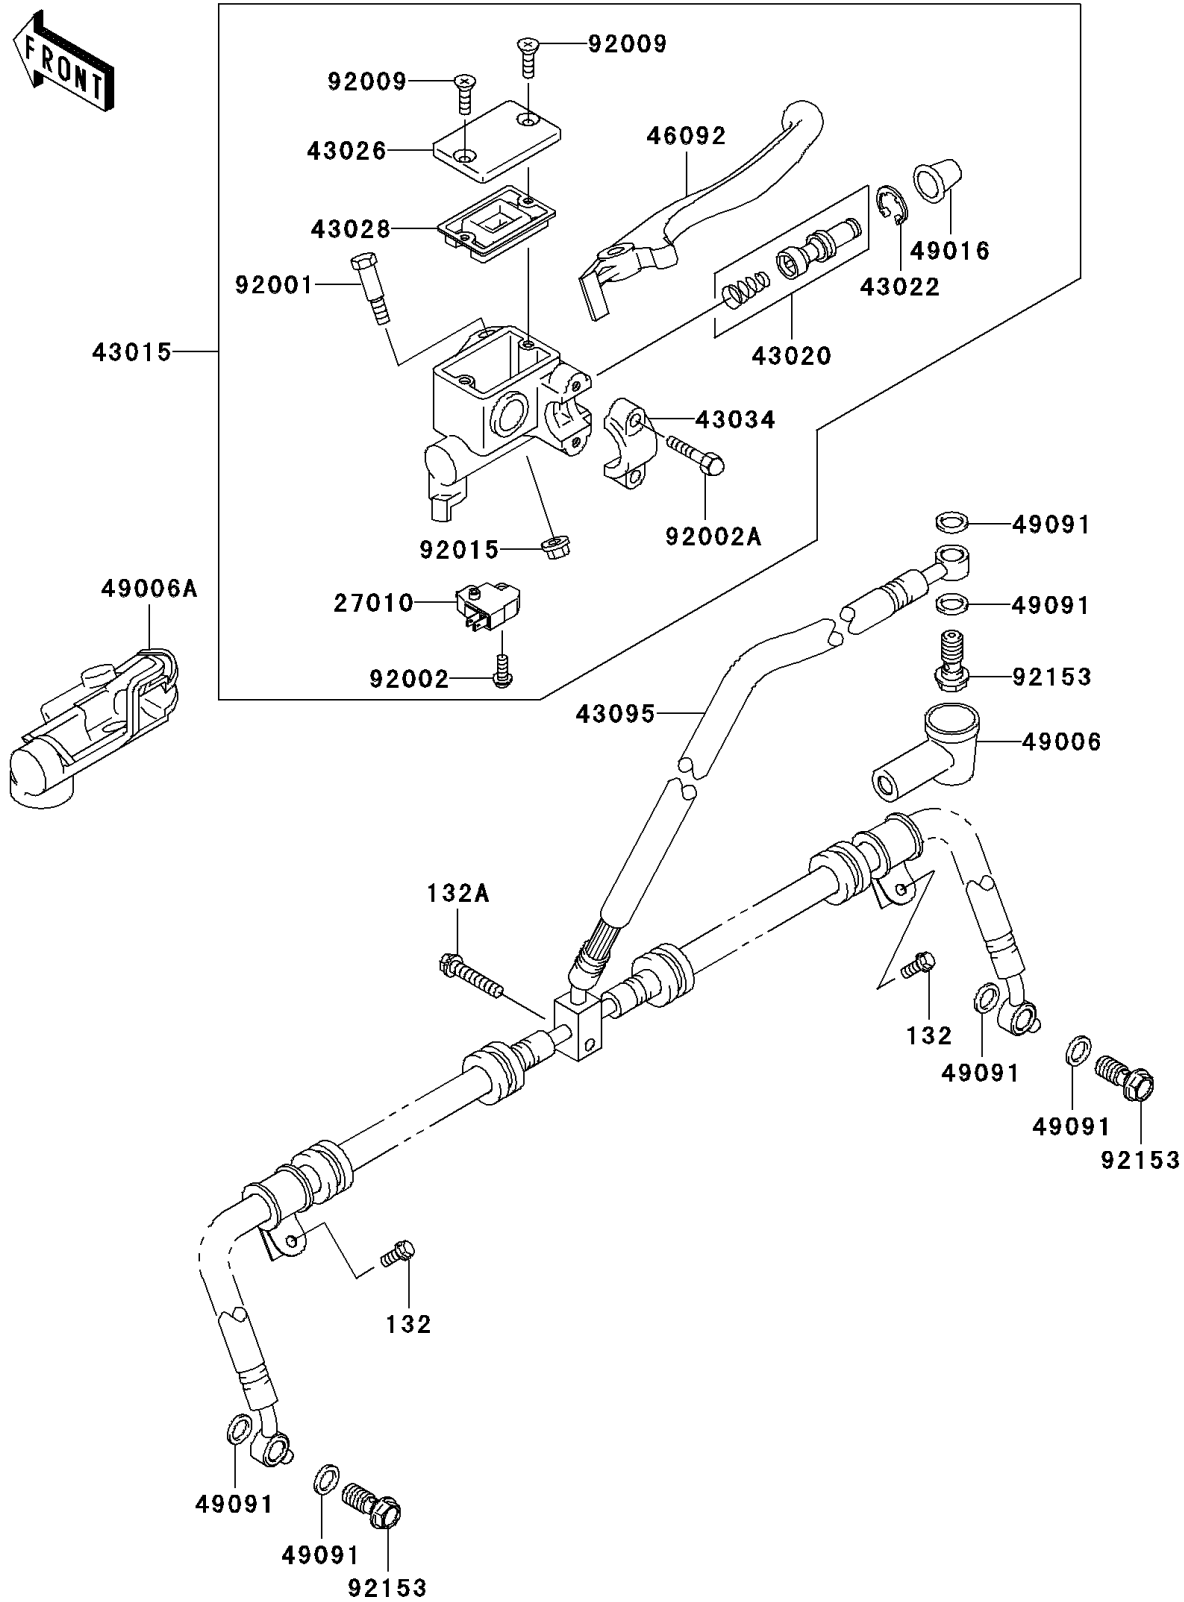

PARTS DIAGRAM Front Master Cylinder

F2291

2010 Brute Force 650 4x4i Hardwoods Green HD (Canada Only)

PARTS LIST

Front Master Cylinder

ITEM NAME	PART NUMBER	QUANTITY
-----------	-------------	----------
