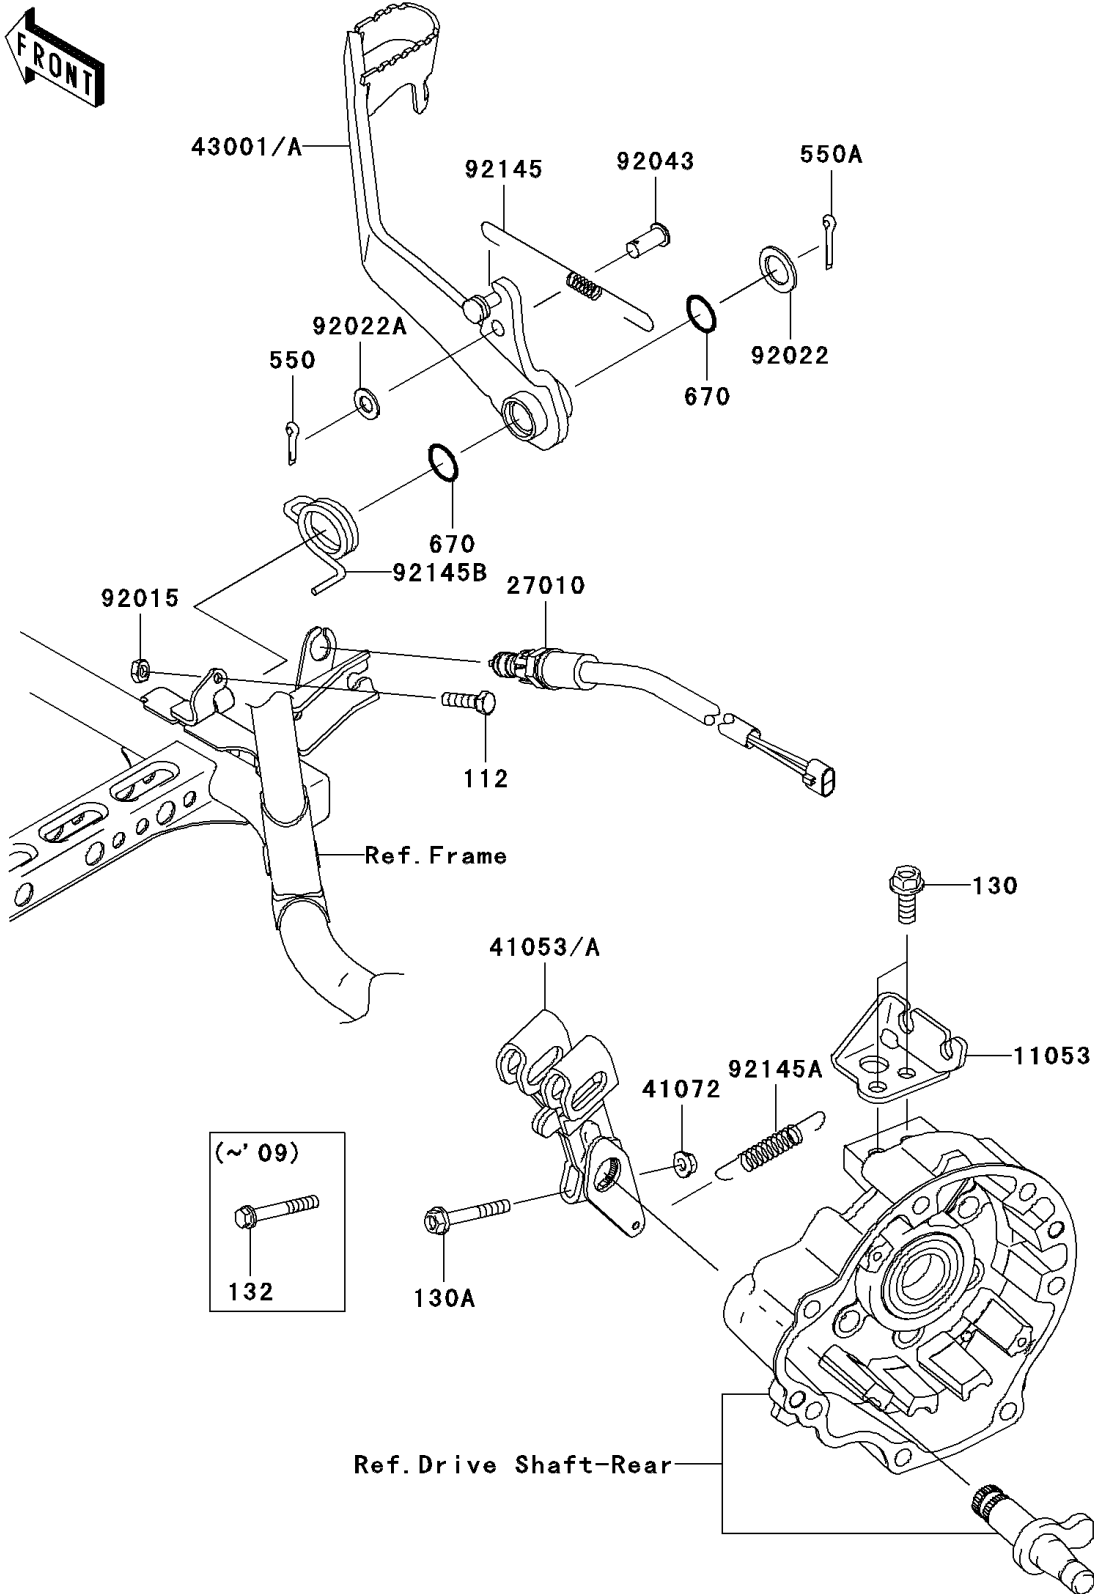

PARTS DIAGRAM Brake Pedal

F2260

2010 Brute Force 650 4x4i Hardwoods Green HD (Canada Only)

PARTS LIST
Brake Pedal

ITEM NAME	PART NUMBER	QUANTITY
-----------	-------------	----------
