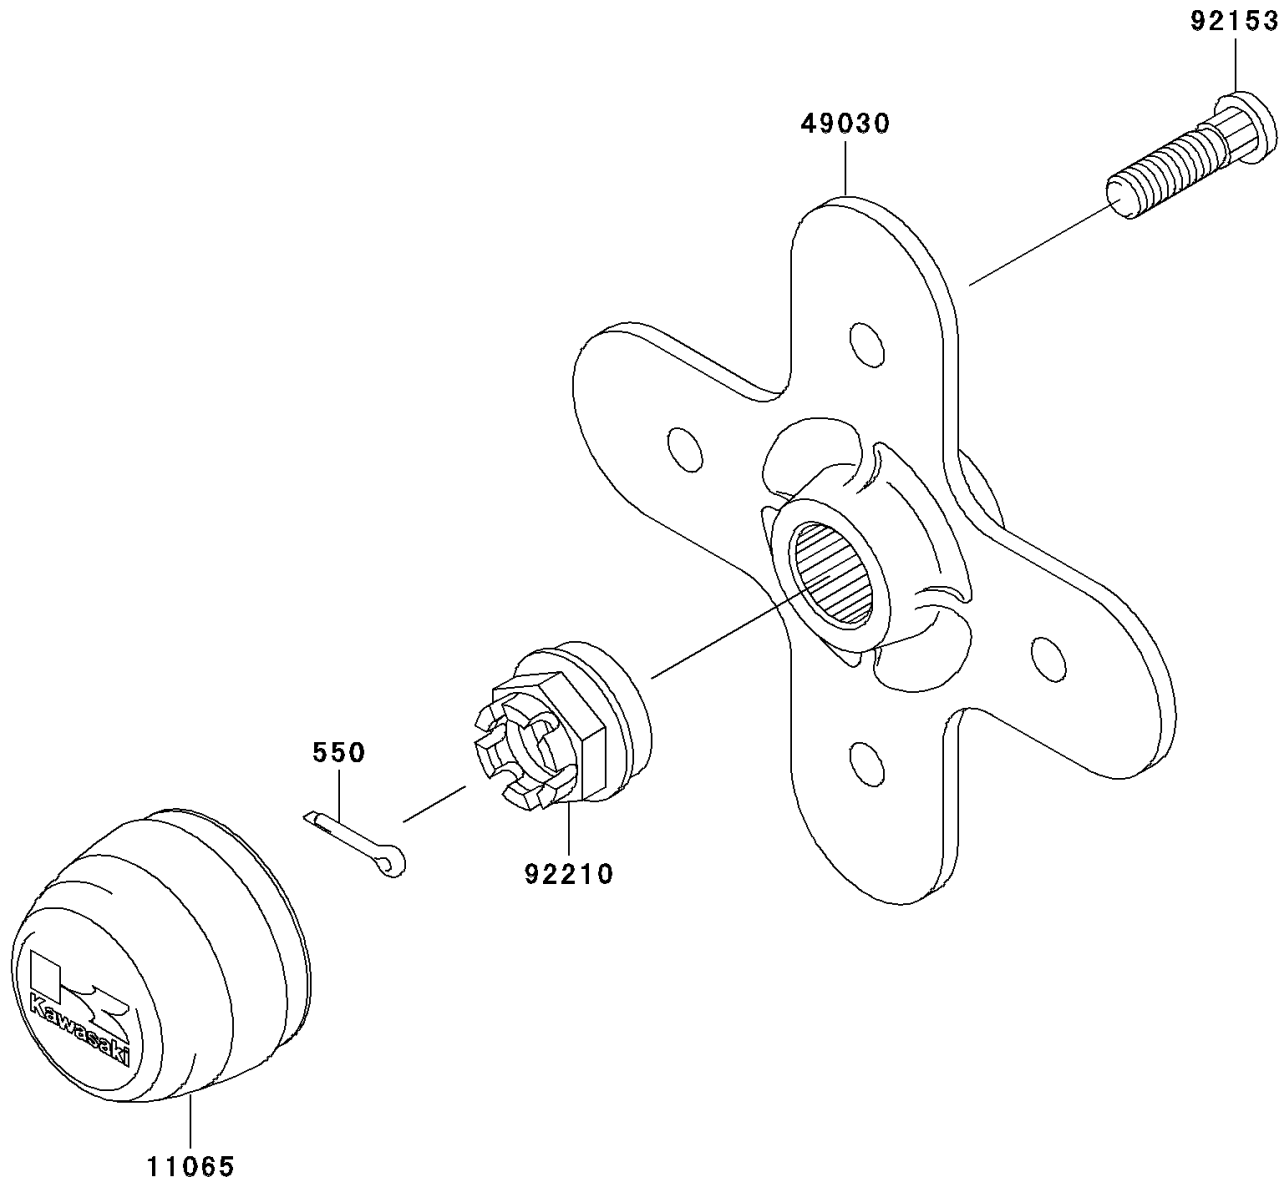

2006 Brute Force 650 4x4i Hardwoods Green HD

PARTS DIAGRAM

Rear Hub

F2240

2006 Brute Force 650 4x4i Hardwoods Green HD

Kawasaki
Let the Good Times Roll®

PARTS LIST

Rear Hub

ITEM NAME	PART NUMBER	QUANTITY
PIN-COTTER,4.0X25 (Ref # 550)	550AA4025	2
CAP,WHEEL (Ref # 11065)	11065-0108	2
HUB,RR (Ref # 49030)	49030-0009	2
BOLT,10X36.5 (Ref # 92153)	92153-0890	8
NUT,CASTLE,20MM (Ref # 92210)	92210-1381	2