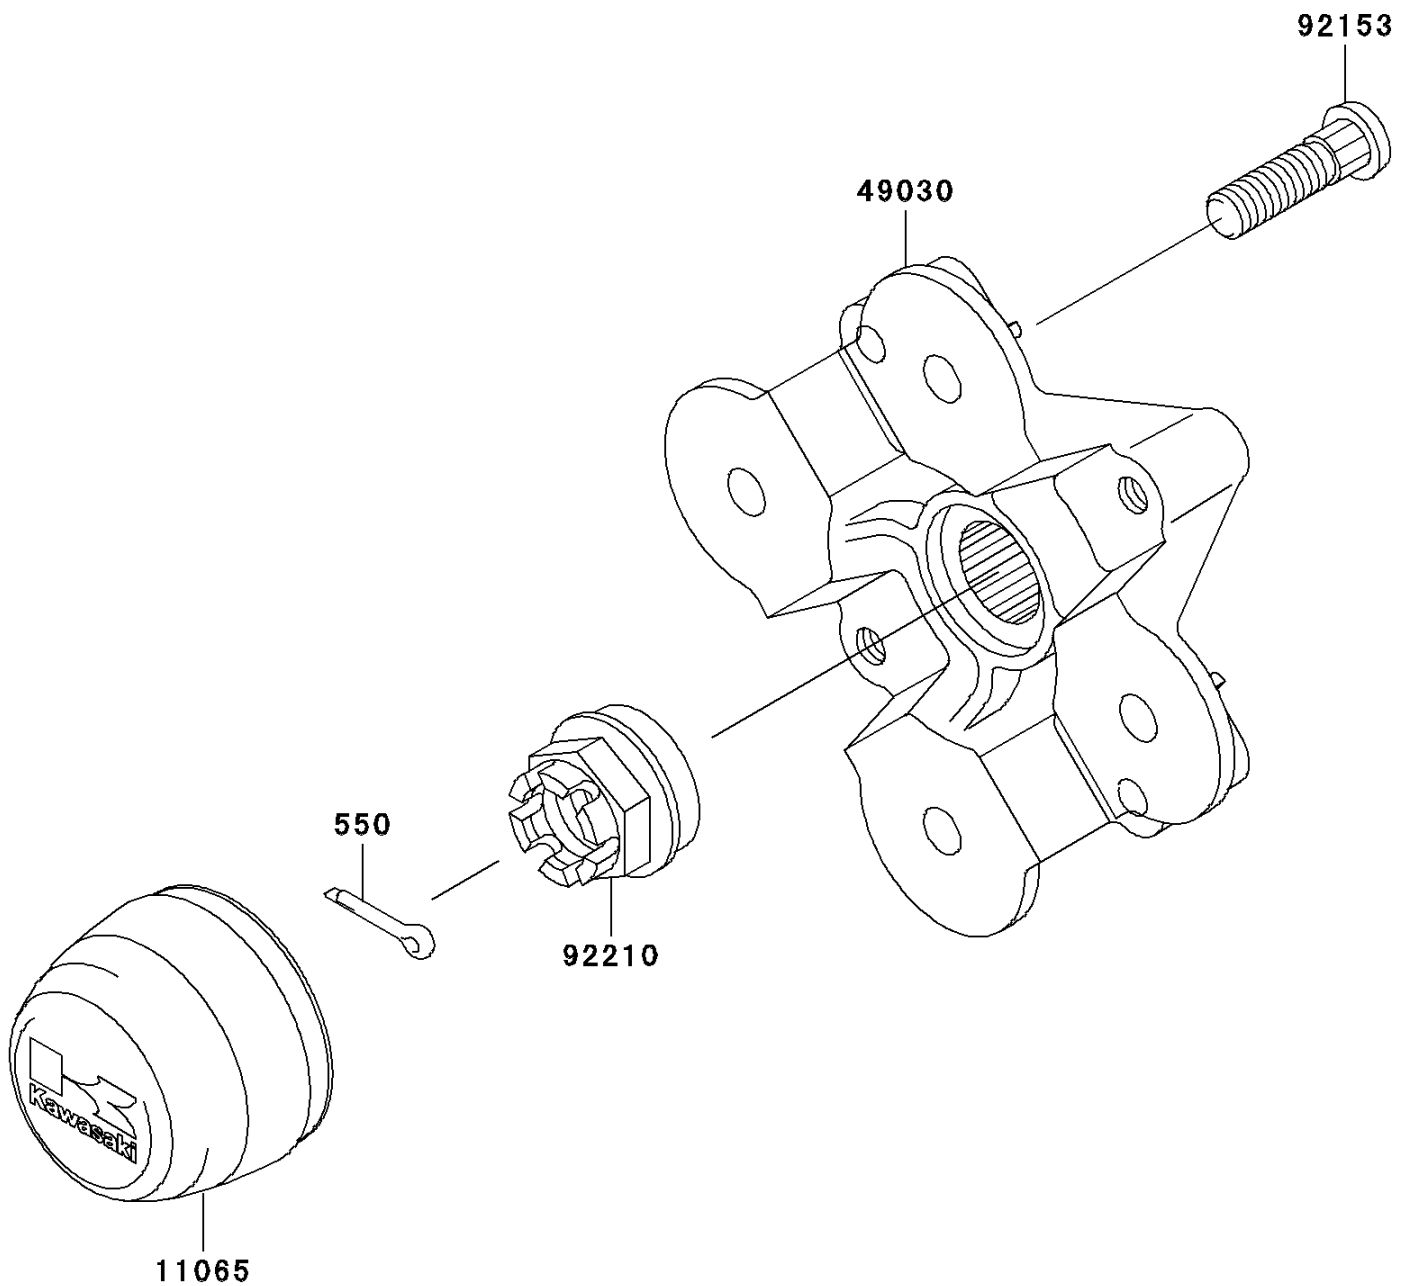

2009 Brute Force 650 4x4i Hardwoods Green HD

Kawasaki
Let the Good Times Roll®

PARTS DIAGRAM

Front Hub

F2230

2009 Brute Force 650 4x4i Hardwoods Green HD

PARTS LIST

Front Hub

ITEM NAME	PART NUMBER	QUANTITY
-----------	-------------	----------
