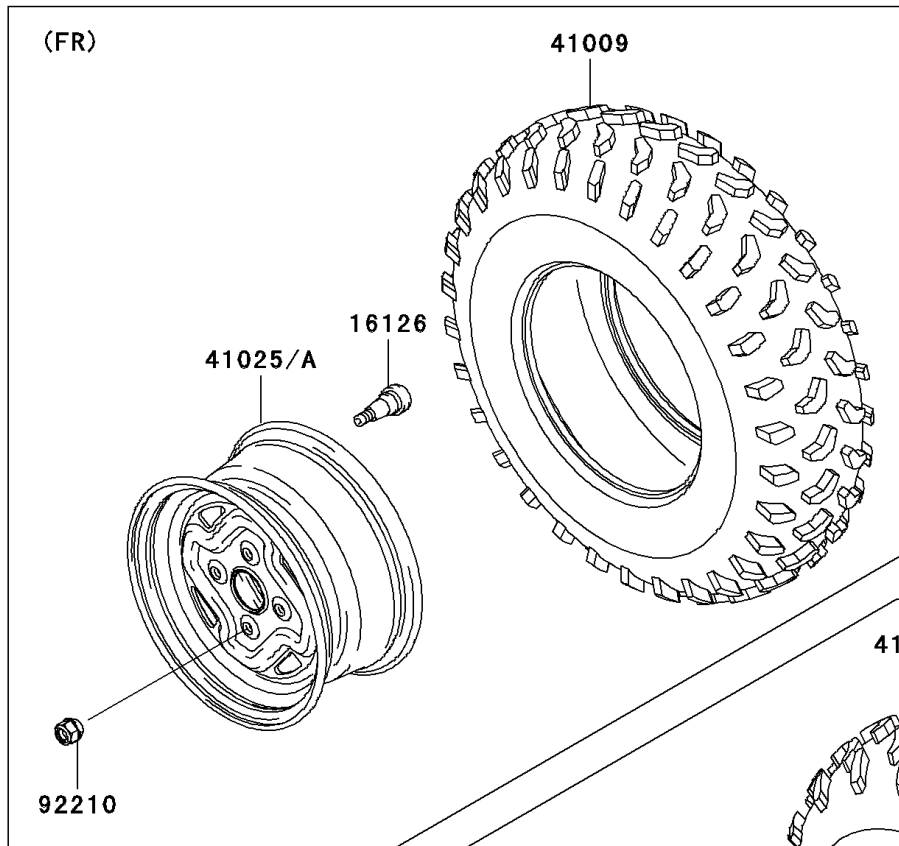

PARTS DIAGRAM
Wheels/Tires

F2210

2010 Brute Force 650 4x4i Hardwoods Green HD (Canada Only)

PARTS LIST

Wheels/Tires

ITEM NAME	PART NUMBER	QUANTITY
-----------	-------------	----------
