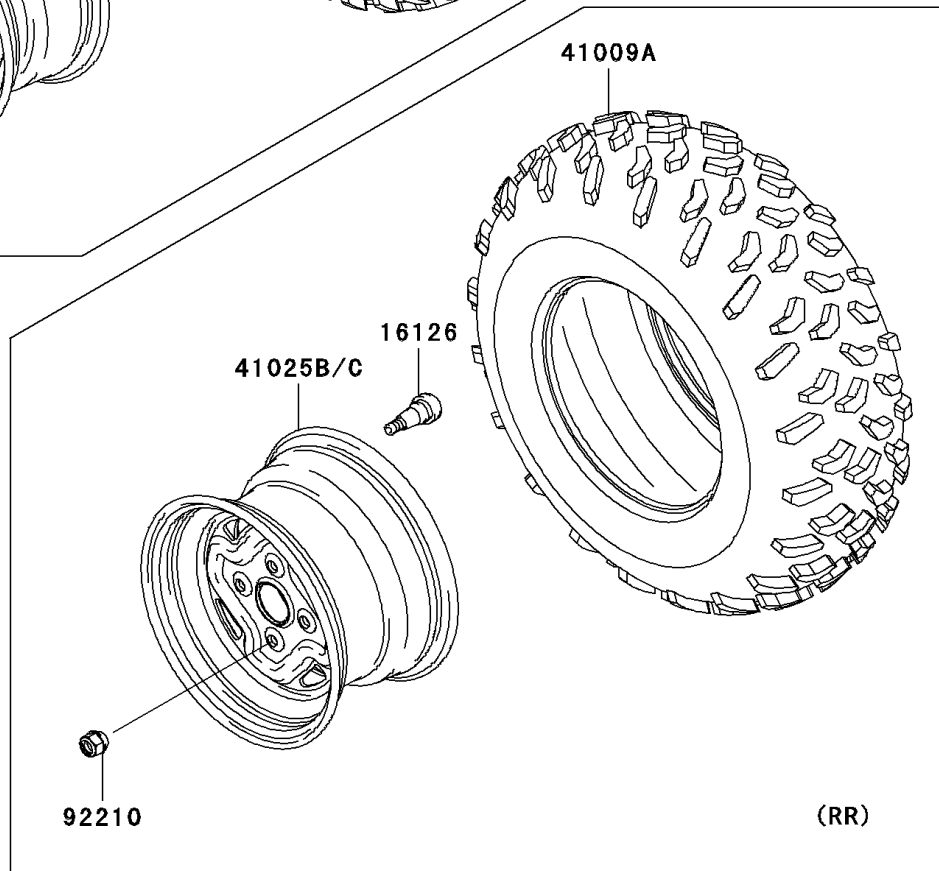

PARTS DIAGRAM
Wheels/Tires

F2210

2010 Brute Force 650 4x4i Hardwoods Green HD (Canada Only)

PARTS LIST

Wheels/Tires

ITEM NAME	PART NUMBER	QUANTITY
-----------	-------------	----------
