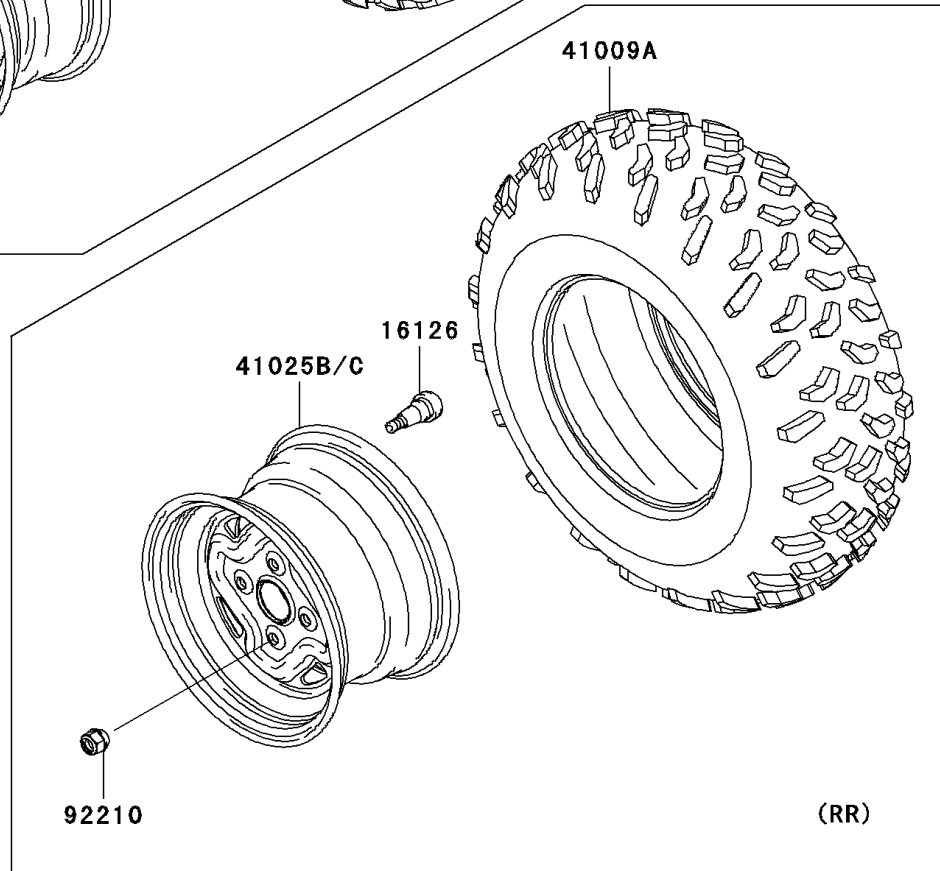

2006 Brute Force 650 4x4i Hardwoods Green HD

PARTS DIAGRAM

Wheels/Tires

F2210

2006 Brute Force 650 4x4i Hardwoods Green HD

PARTS LIST

Wheels/Tires

ITEM NAME	PART NUMBER	QUANTITY
-----------	-------------	----------
