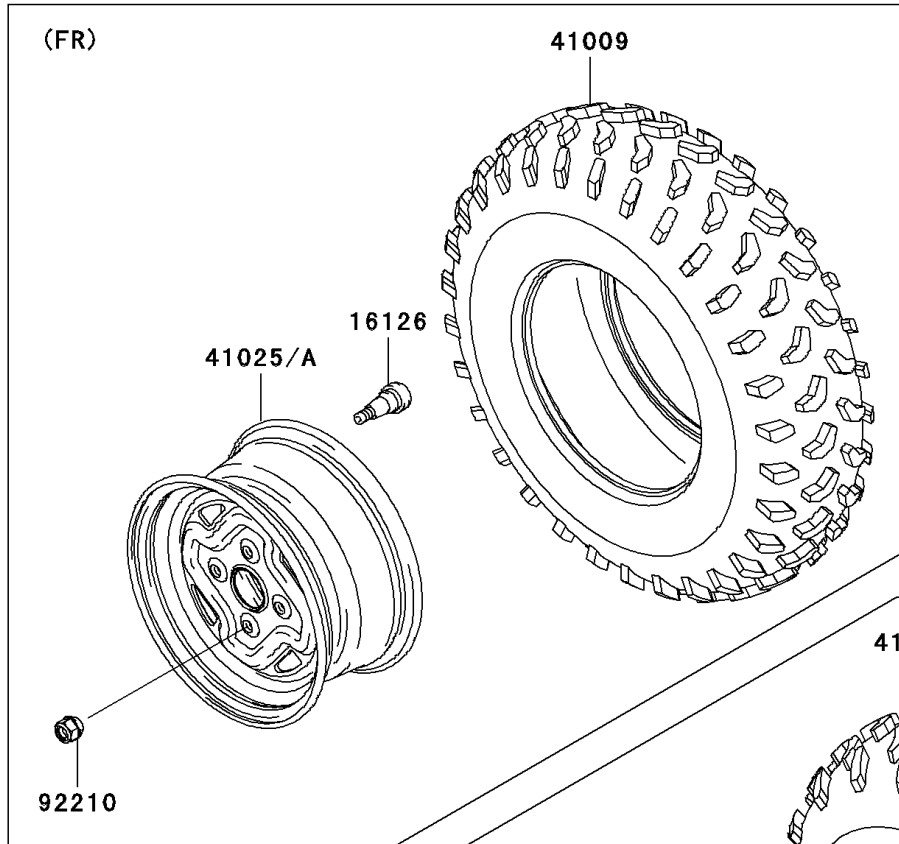

2006 Brute Force 650 4x4i Hardwoods Green HD

PARTS DIAGRAM

Wheels/Tires

F2210

2006 Brute Force 650 4x4i Hardwoods Green HD

PARTS LIST

Wheels/Tires

ITEM NAME	PART NUMBER	QUANTITY
-----------	-------------	----------
