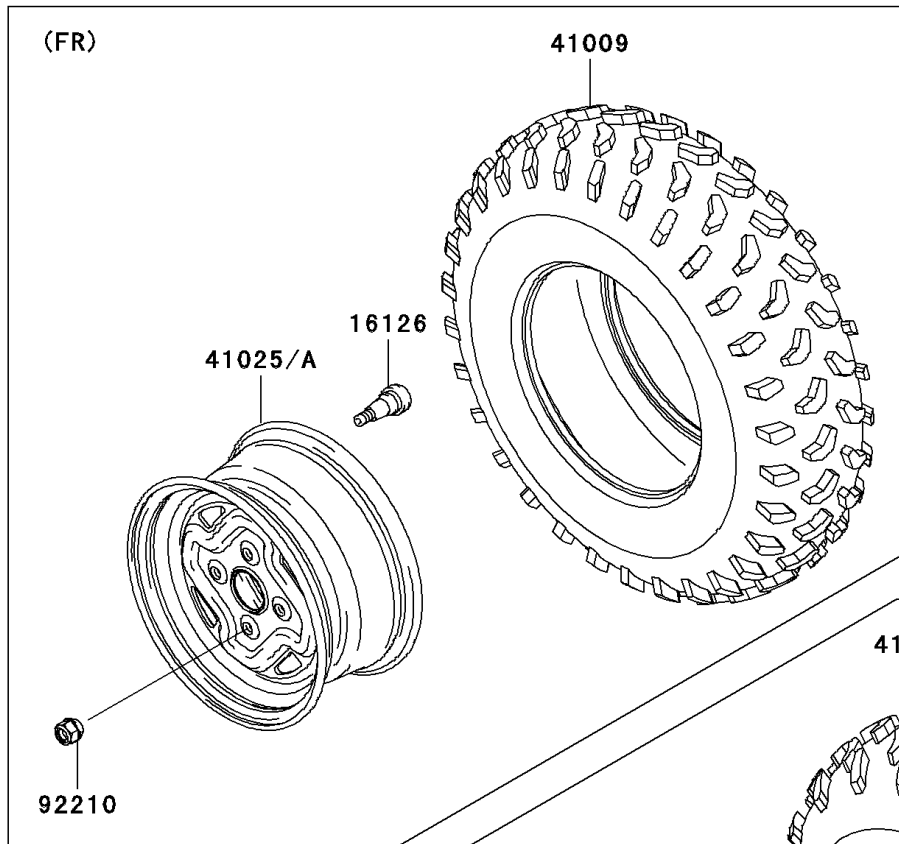

## PARTS DIAGRAM

### Wheels/Tires

F2210

## PARTS LIST

### Wheels/Tires

ITEM NAME	PART NUMBER	QUANTITY
VALVE (Ref # 16126)	16126-4001	4
TIRE,FR,AT25X8-12,KT191(D) (Ref # 41009)	41009-0039	2
TIRE,RR,AT25X10-12,KT195(D) (Ref # 41009A)	41009-0112	2
RIM,FR,12X6.0AT,M.GRAYSTONE (Ref # 41025)	41025-0043-379	2
RIM,RR,12X7.5AT,M.GRAYSTONE (Ref # 41025B)	41025-0044-379	2
NUT,LOCK,10MM (Ref # 92210)	92210-0203	16