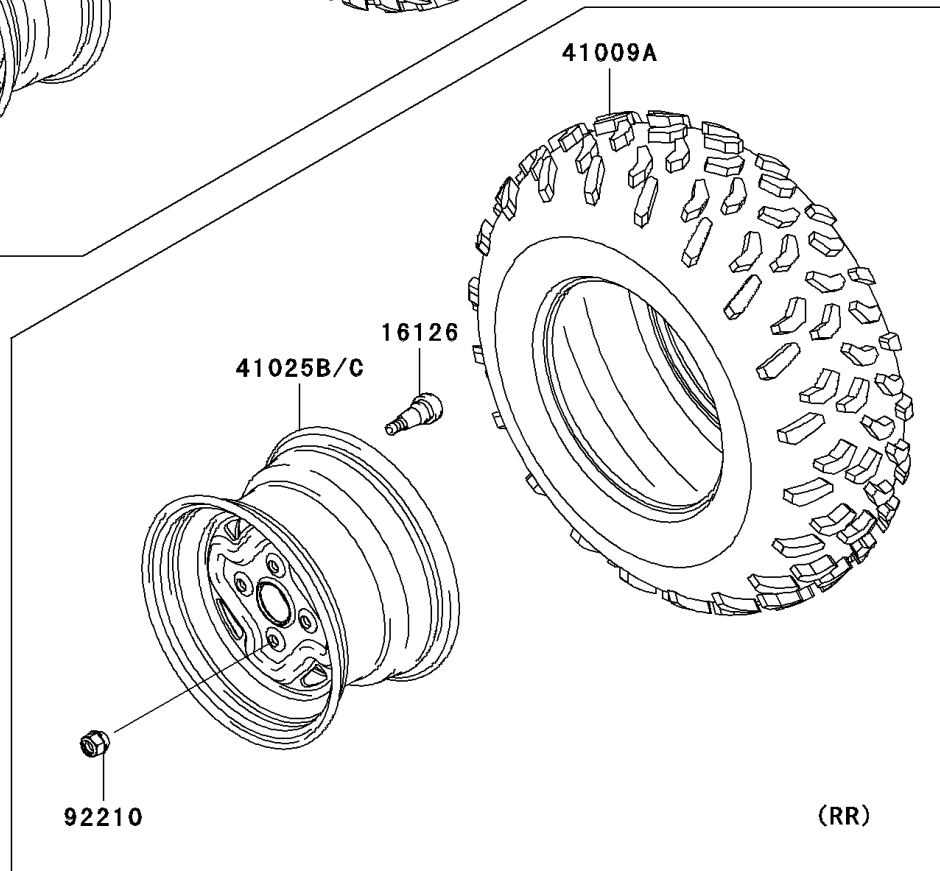

## PARTS DIAGRAM

### Wheels/Tires

F2210

## PARTS LIST

### Wheels/Tires

ITEM NAME	PART NUMBER	QUANTITY
VALVE (Ref # 16126)	16126-4001	4
TIRE,FR,AT25X8-12,KT191(D) (Ref # 41009)	41009-0039	2
TIRE,RR,AT25X10-12,KT195(D) (Ref # 41009A)	41009-0112	2
RIM,FR,12X6.0AT,M.GRAYSTONE (Ref # 41025)	41025-0043-379	2
RIM,RR,12X7.5AT,M.GRAYSTONE (Ref # 41025B)	41025-0044-379	2
NUT,LOCK,10MM (Ref # 92210)	92210-0203	16