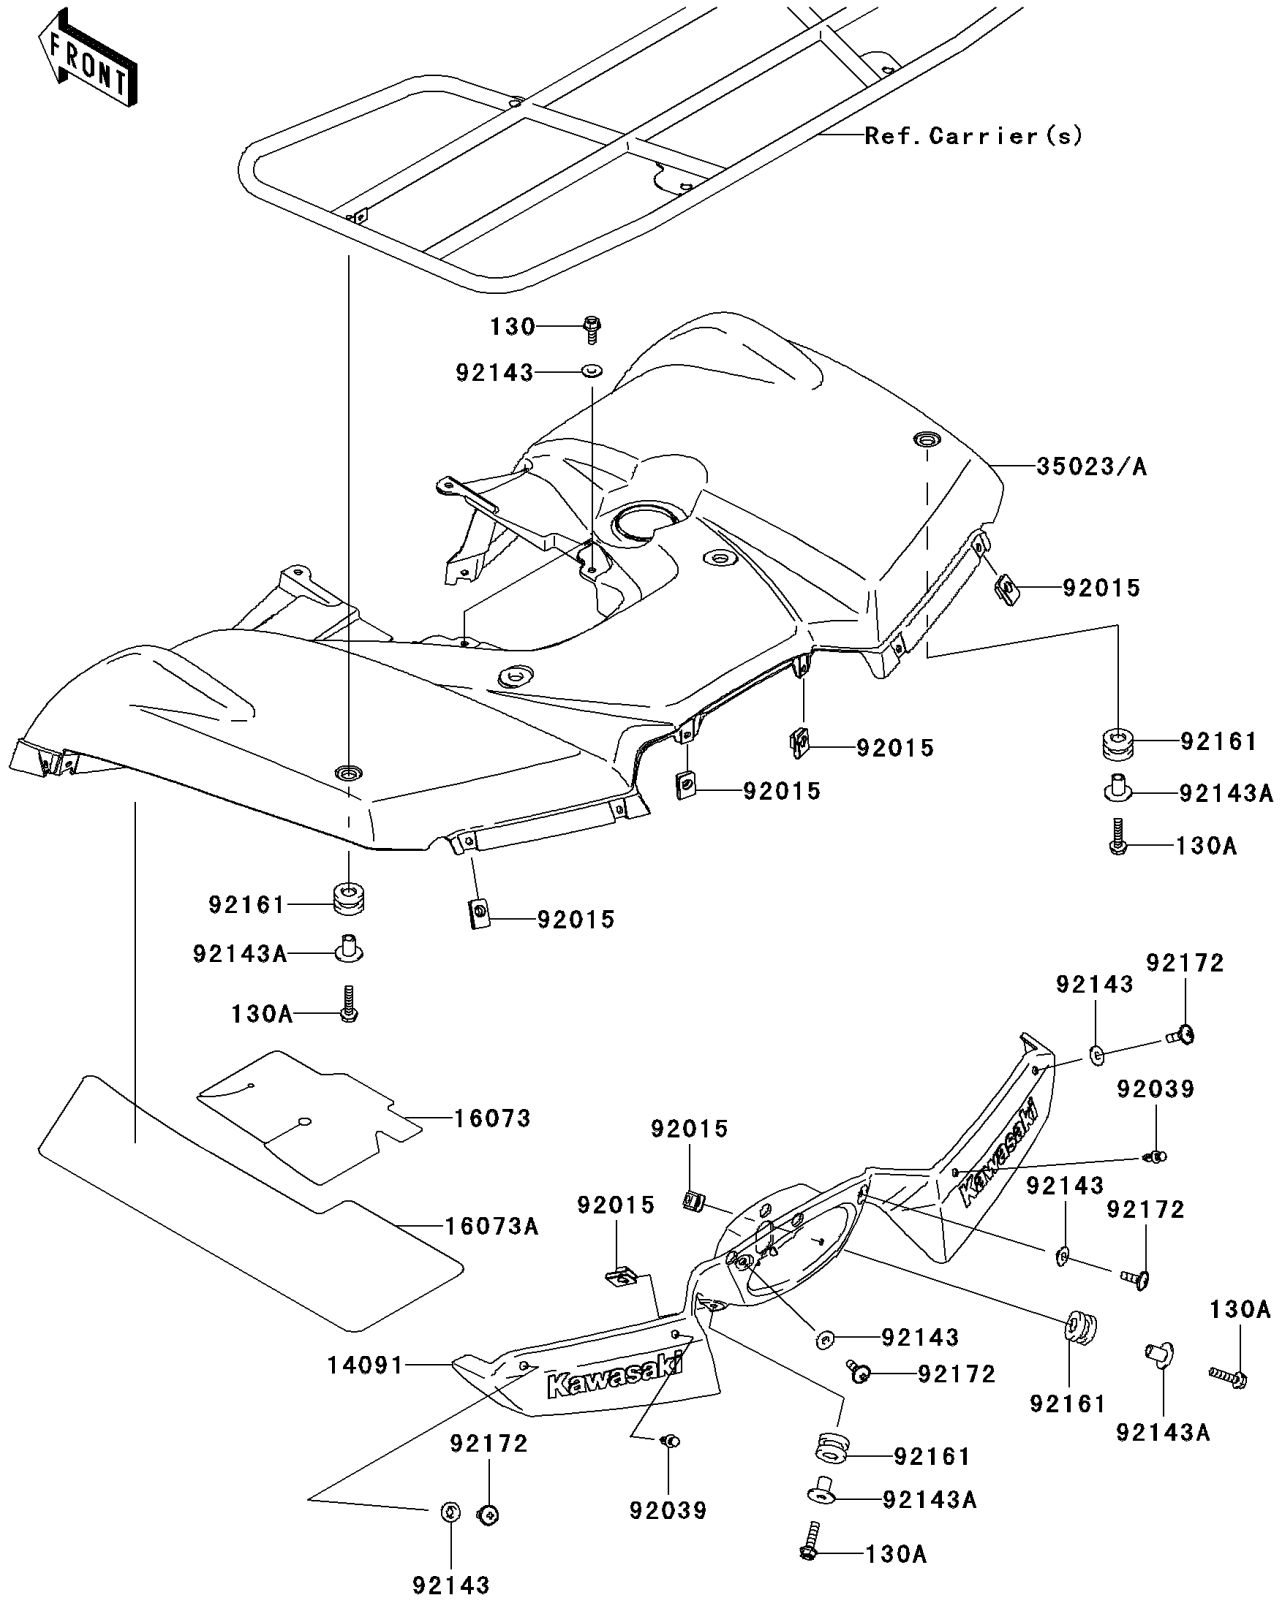

PARTS DIAGRAM

Rear Fender(s)(G9F/GAF)

F2172A

2010 Brute Force 650 4x4i Hardwoods Green HD (Canada Only)

PARTS LIST

Rear Fender(s)(G9F/GAF)

ITEM NAME

PART NUMBER

QUANTITY
