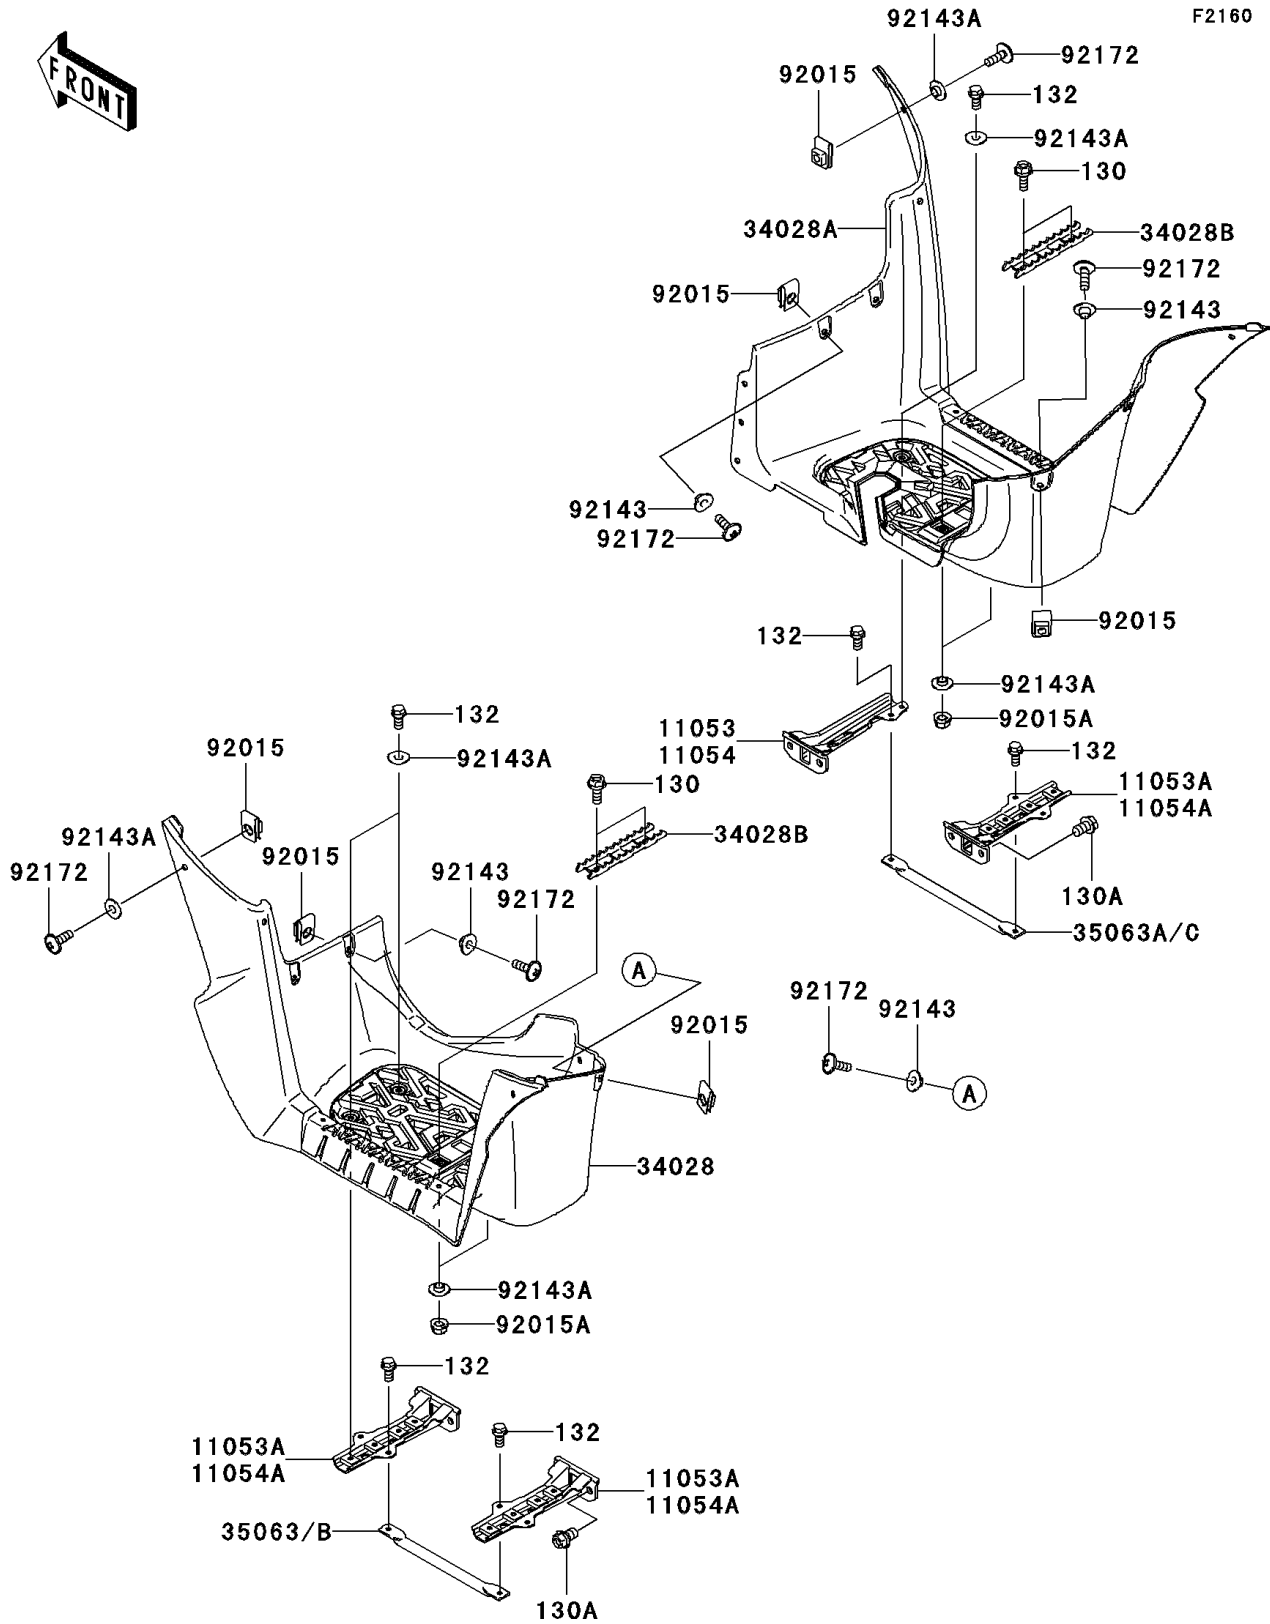

PARTS DIAGRAM

Footrests

2010 Brute Force 650 4x4i Hardwoods Green HD (Canada Only)

PARTS LIST

Footrests

ITEM NAME	PART NUMBER	QUANTITY
-----------	-------------	----------
