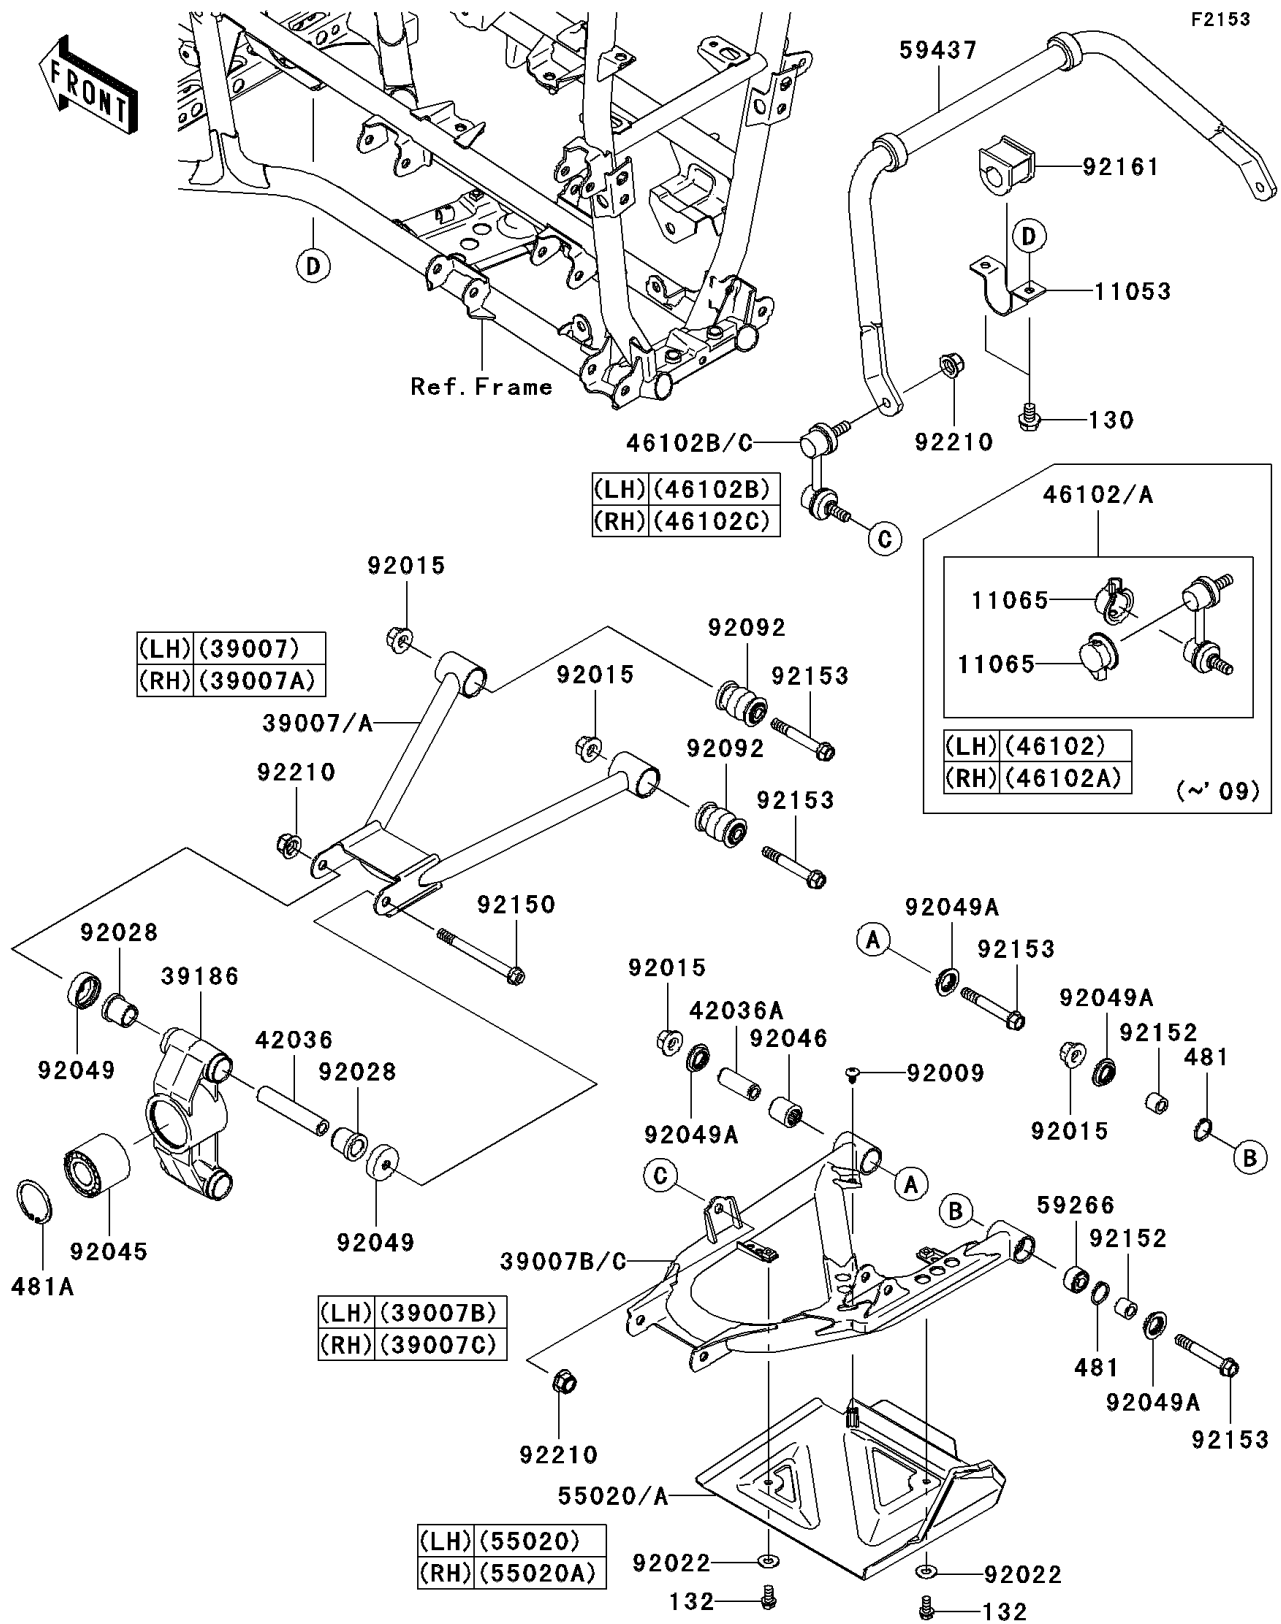

## PARTS DIAGRAM Rear Suspension

# 2010 Brute Force 650 4x4i Hardwoods Green HD (Canada Only)

## PARTS LIST

### Rear Suspension

| ITEM NAME | PART NUMBER | QUANTITY |
|-----------|-------------|----------|
|-----------|-------------|----------|

---