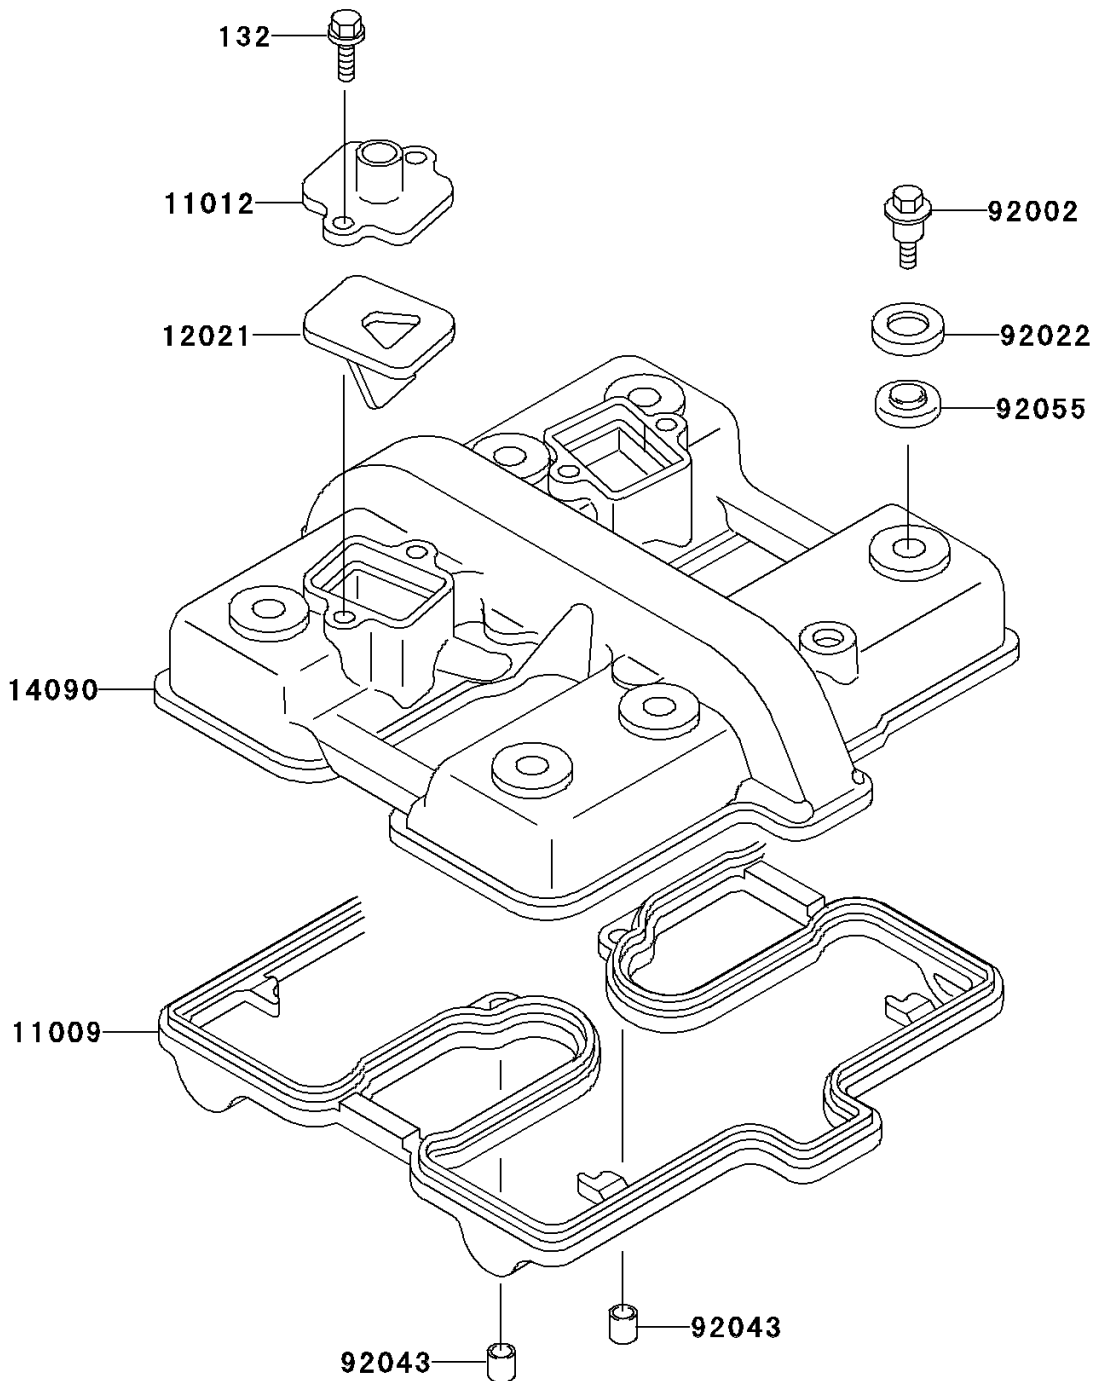

2009 Vulcan® 500 LTD

PARTS DIAGRAM

Cylinder Head Cover

E1112

2009 Vulcan® 500 LTD

PARTS LIST

Cylinder Head Cover

ITEM NAME

PART NUMBER

QUANTITY
