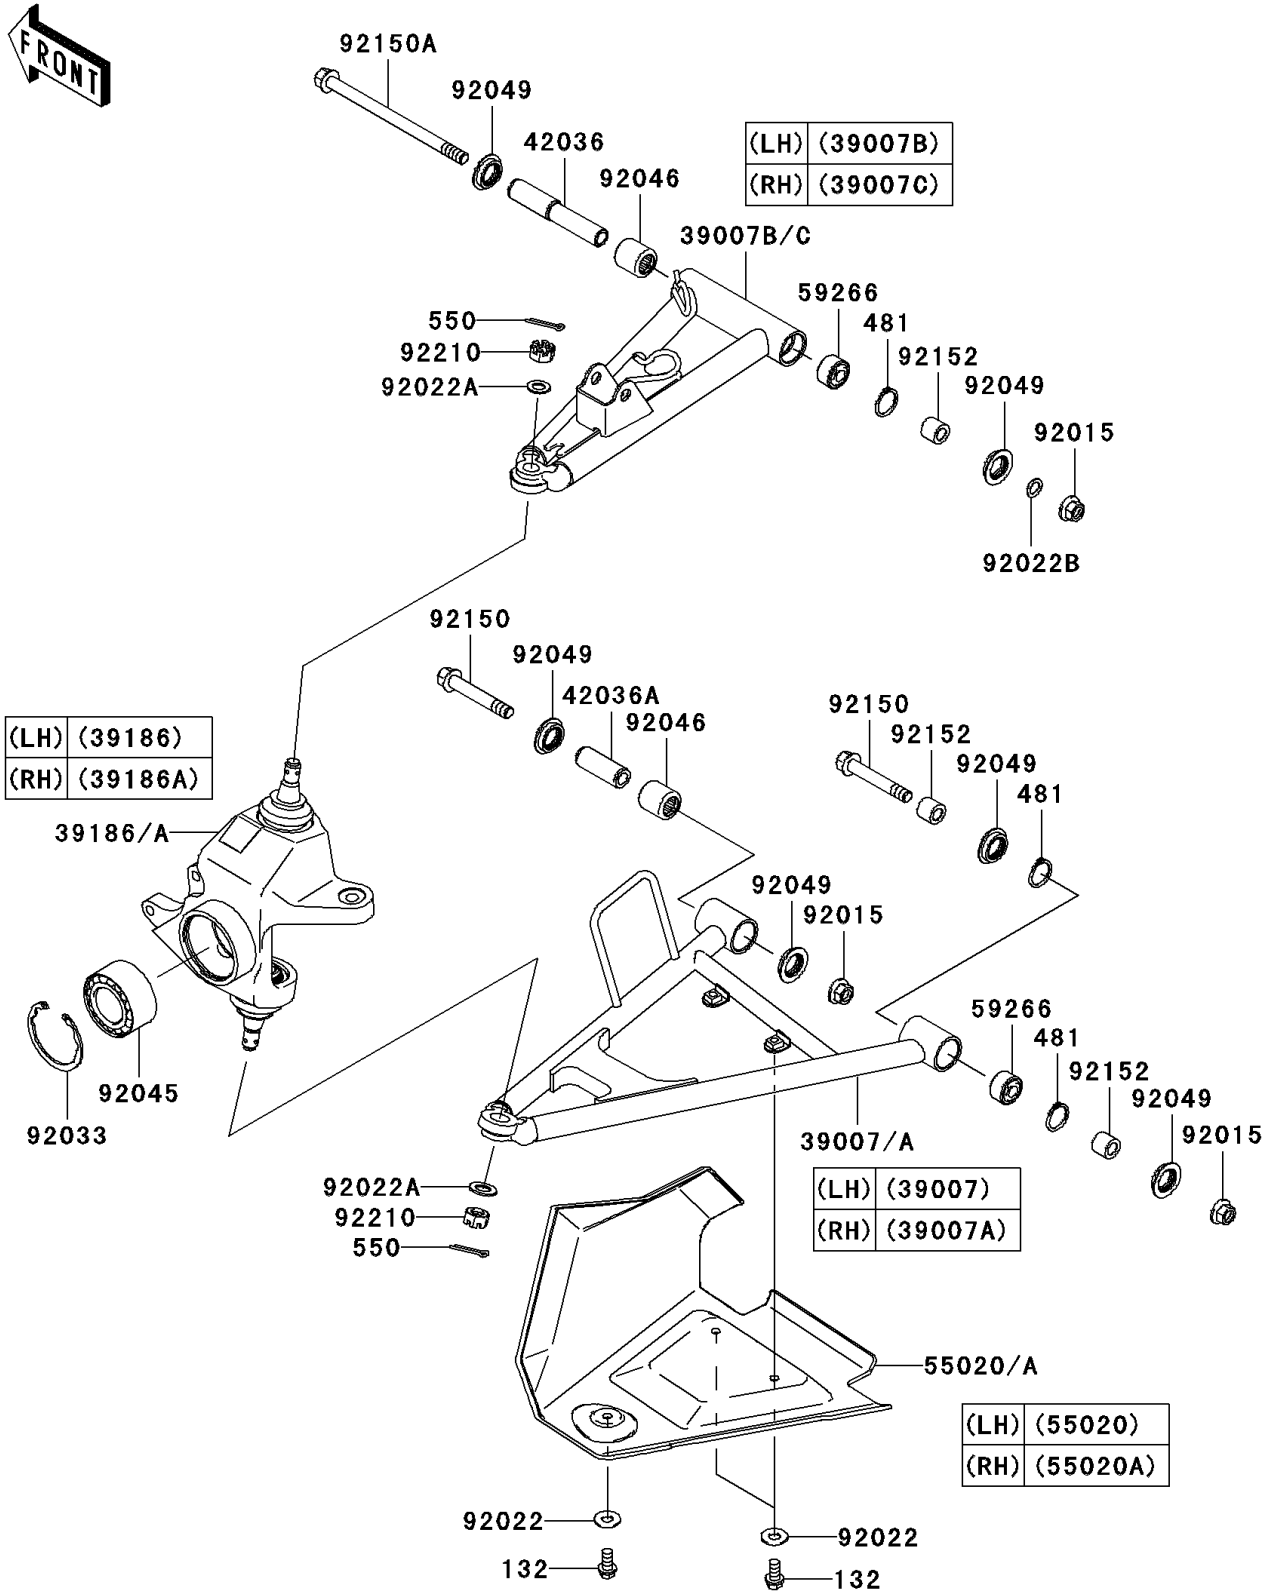

PARTS DIAGRAM Front Suspension

F2152

2010 Brute Force 650 4x4i Hardwoods Green HD (Canada Only)

PARTS LIST

Front Suspension

ITEM NAME	PART NUMBER	QUANTITY
-----------	-------------	----------
