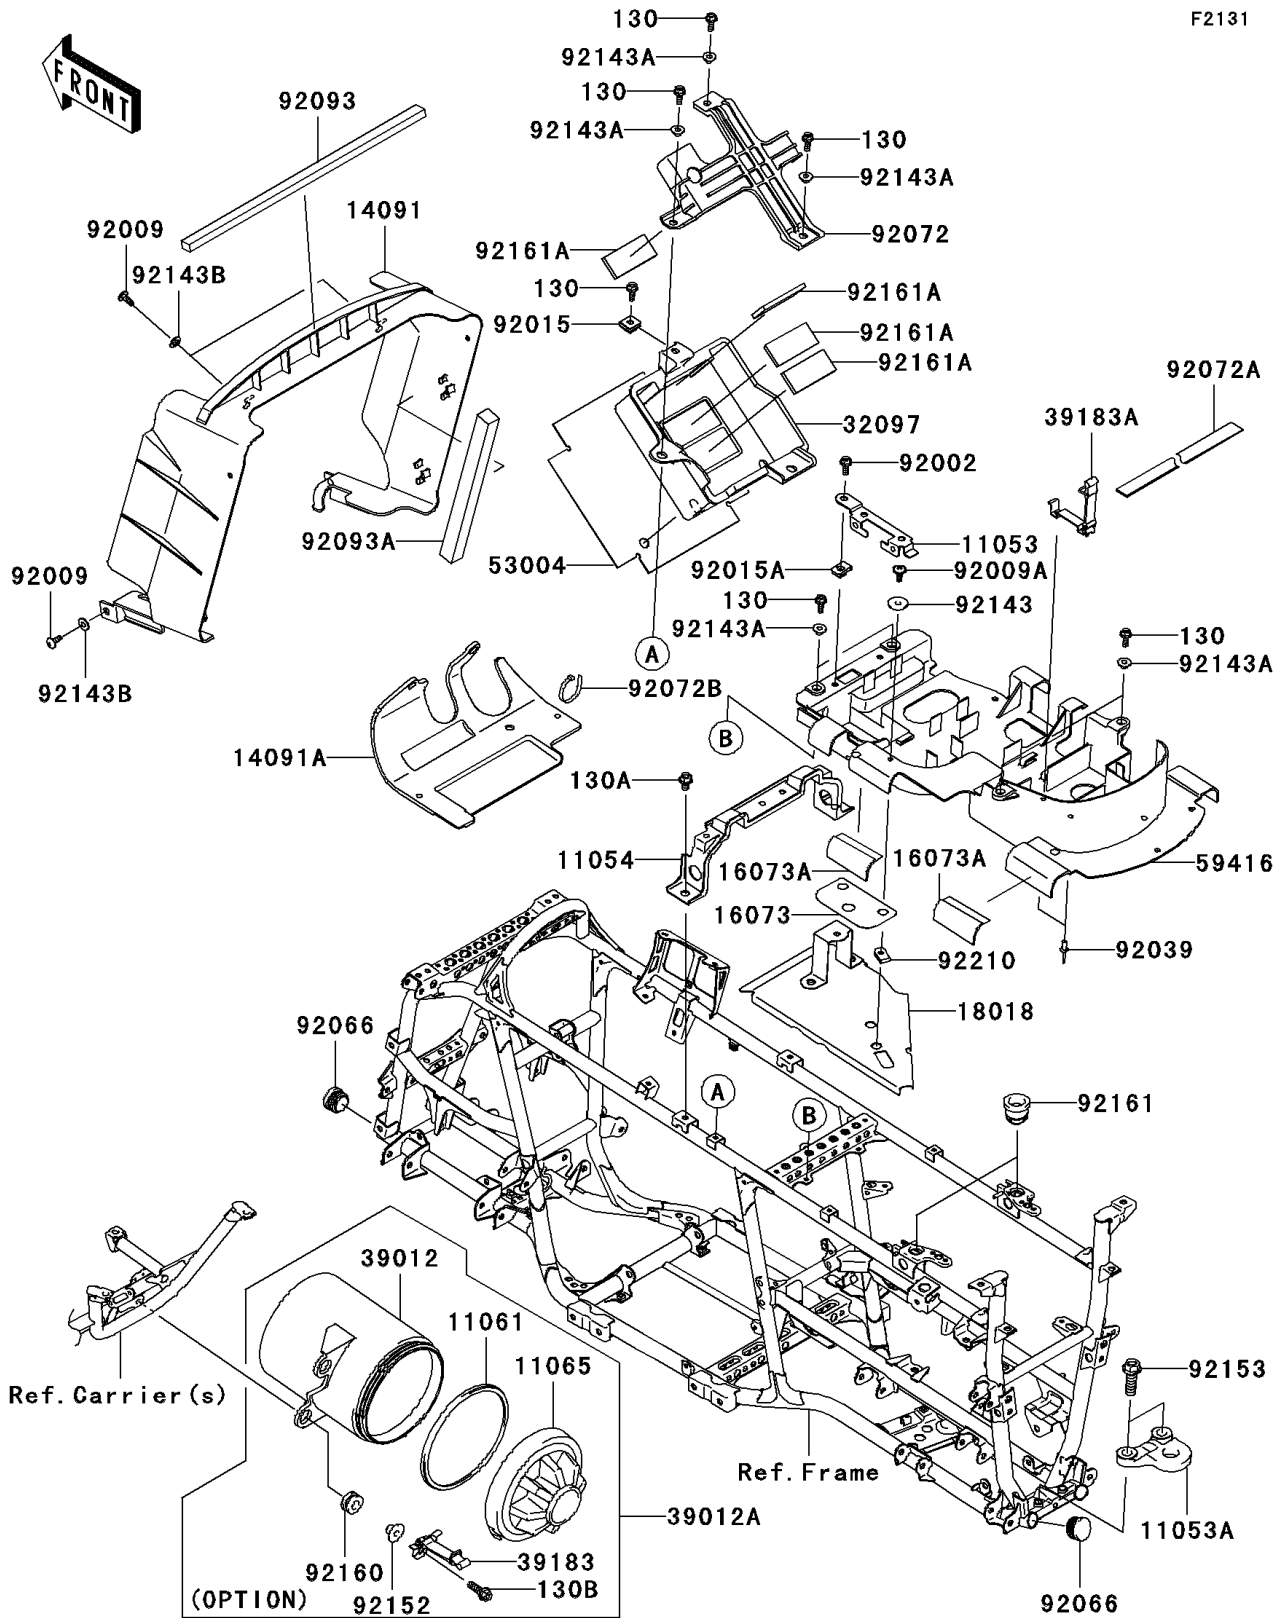

PARTS DIAGRAM Frame Fittings

2010 Brute Force 650 4x4i Hardwoods Green HD (Canada Only)

PARTS LIST

Frame Fittings

ITEM NAME	PART NUMBER	QUANTITY
-----------	-------------	----------
