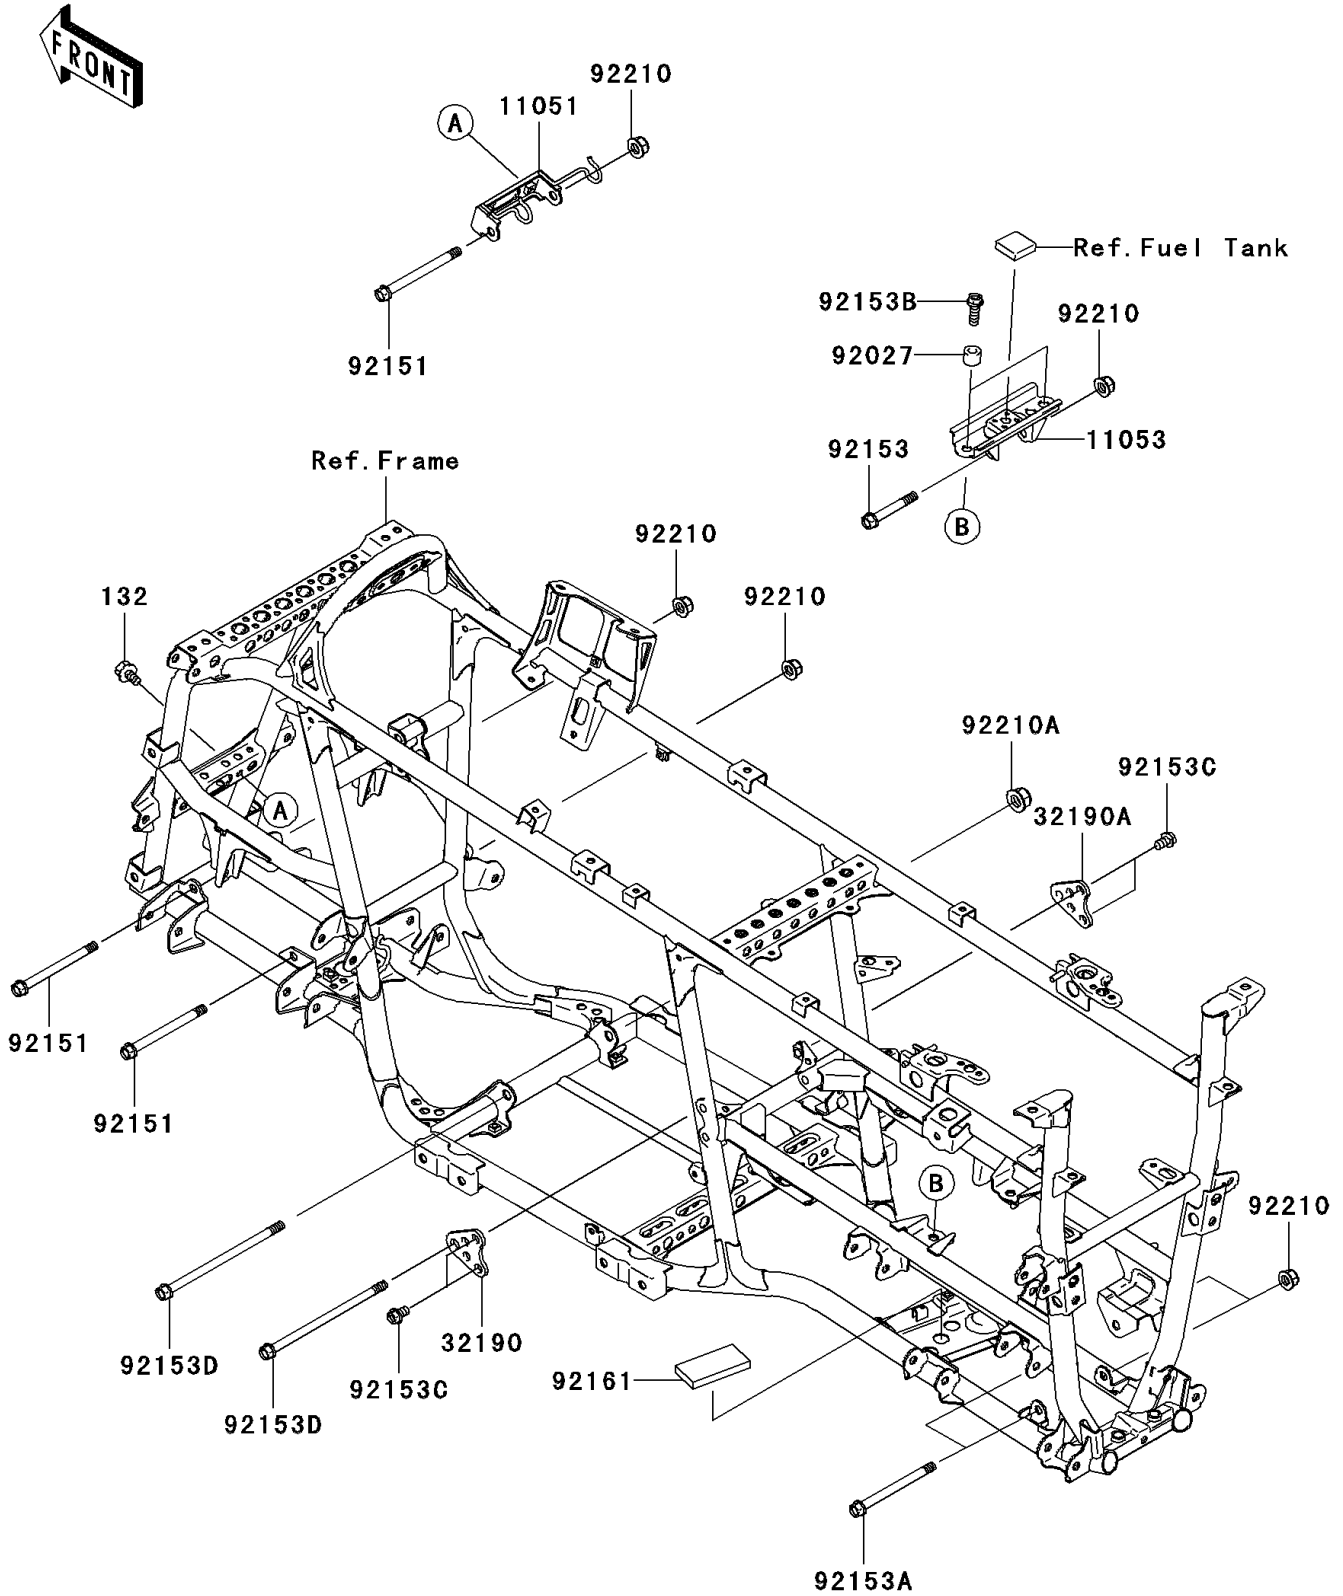

## PARTS DIAGRAM Engine Mount

F2122

# 2010 Brute Force 650 4x4i Hardwoods Green HD (Canada Only)

## PARTS LIST Engine Mount

ITEM NAME	PART NUMBER	QUANTITY
-----------	-------------	----------

---