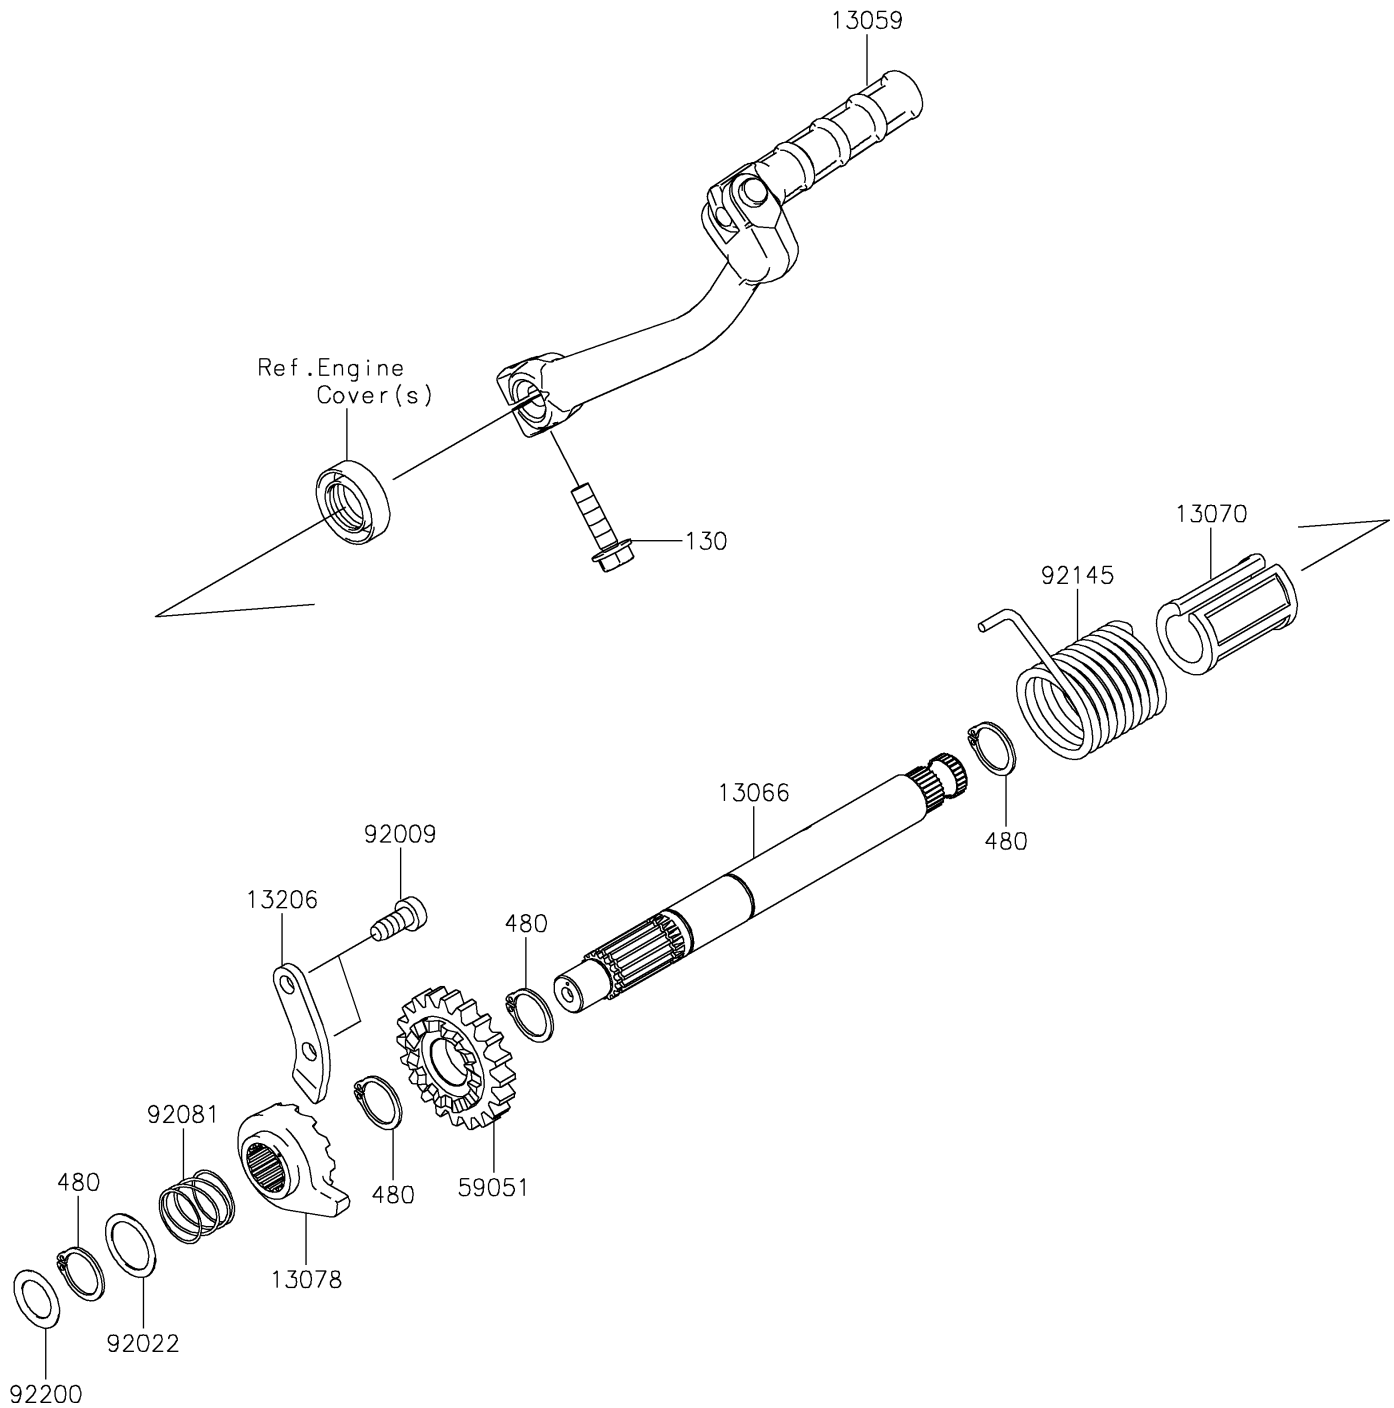

2020 KLX[®]110L

PARTS DIAGRAM

Kickstarter Mechanism

E1340

2020 KLX[®]110L

PARTS LIST

Kickstarter Mechanism

ITEM NAME	PART NUMBER	QUANTITY
BOLT-FLANGED,6X22 (Ref # 130)	130CA0622	1
LEVER-KICK (Ref # 13059)	13059-0046	1
SHAFT-KICK (Ref # 13066)	13066-0062	1
GUIDE,KICK SHAFT (Ref # 13070)	13070-1035	1
RATCHET (Ref # 13078)	13078-0557	1
GUIDE-KICK (Ref # 13206)	13206-1006	1
CIRCLIP-TYPE-C,16MM (Ref # 480)	480J1600	4
GEAR-SPUR (Ref # 59051)	59051-0715	1
SCREW,TAPPING (Ref # 92009)	92009-1104	2
WASHER,16.8X22X0.5 (Ref # 92022)	92022-315	1
SPRING,RATCHET (Ref # 92081)	92081-122	1
SPRING,KICK STARTER (Ref # 92145)	92145-0626	1
WASHER,13.2X20X0.5 (Ref # 92200)	92200-0571	1