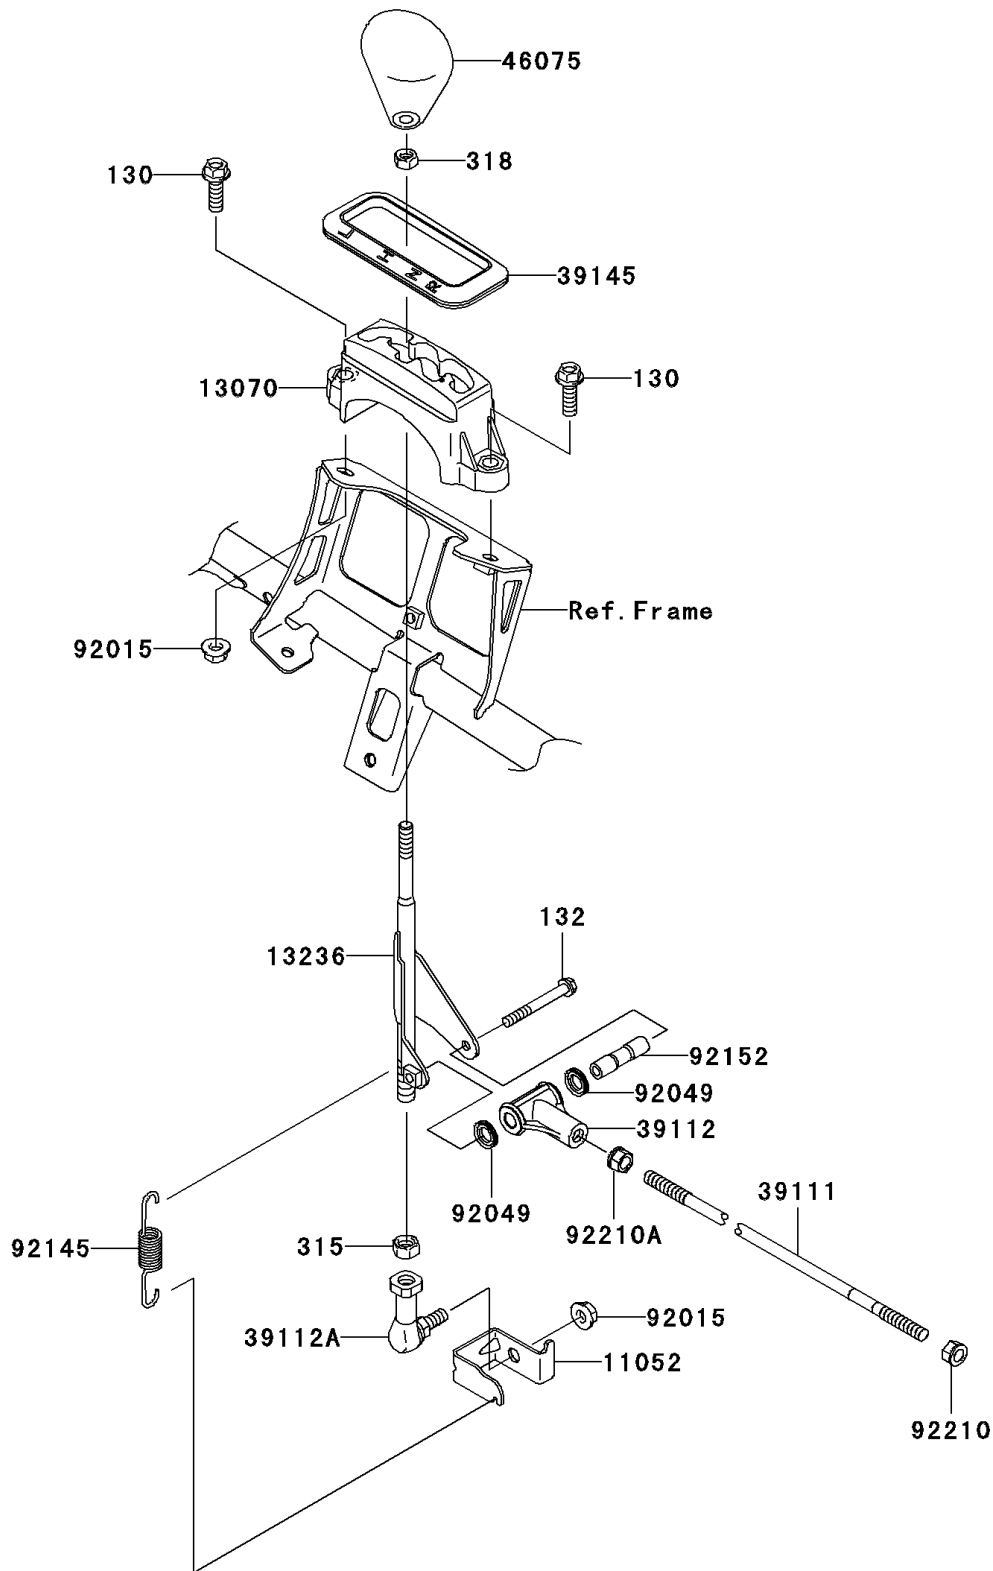

## PARTS DIAGRAM Control

E7110

# 2010 Brute Force 650 4x4i Hardwoods Green HD (Canada Only)

## PARTS LIST

### Control

ITEM NAME	PART NUMBER	QUANTITY
-----------	-------------	----------

---