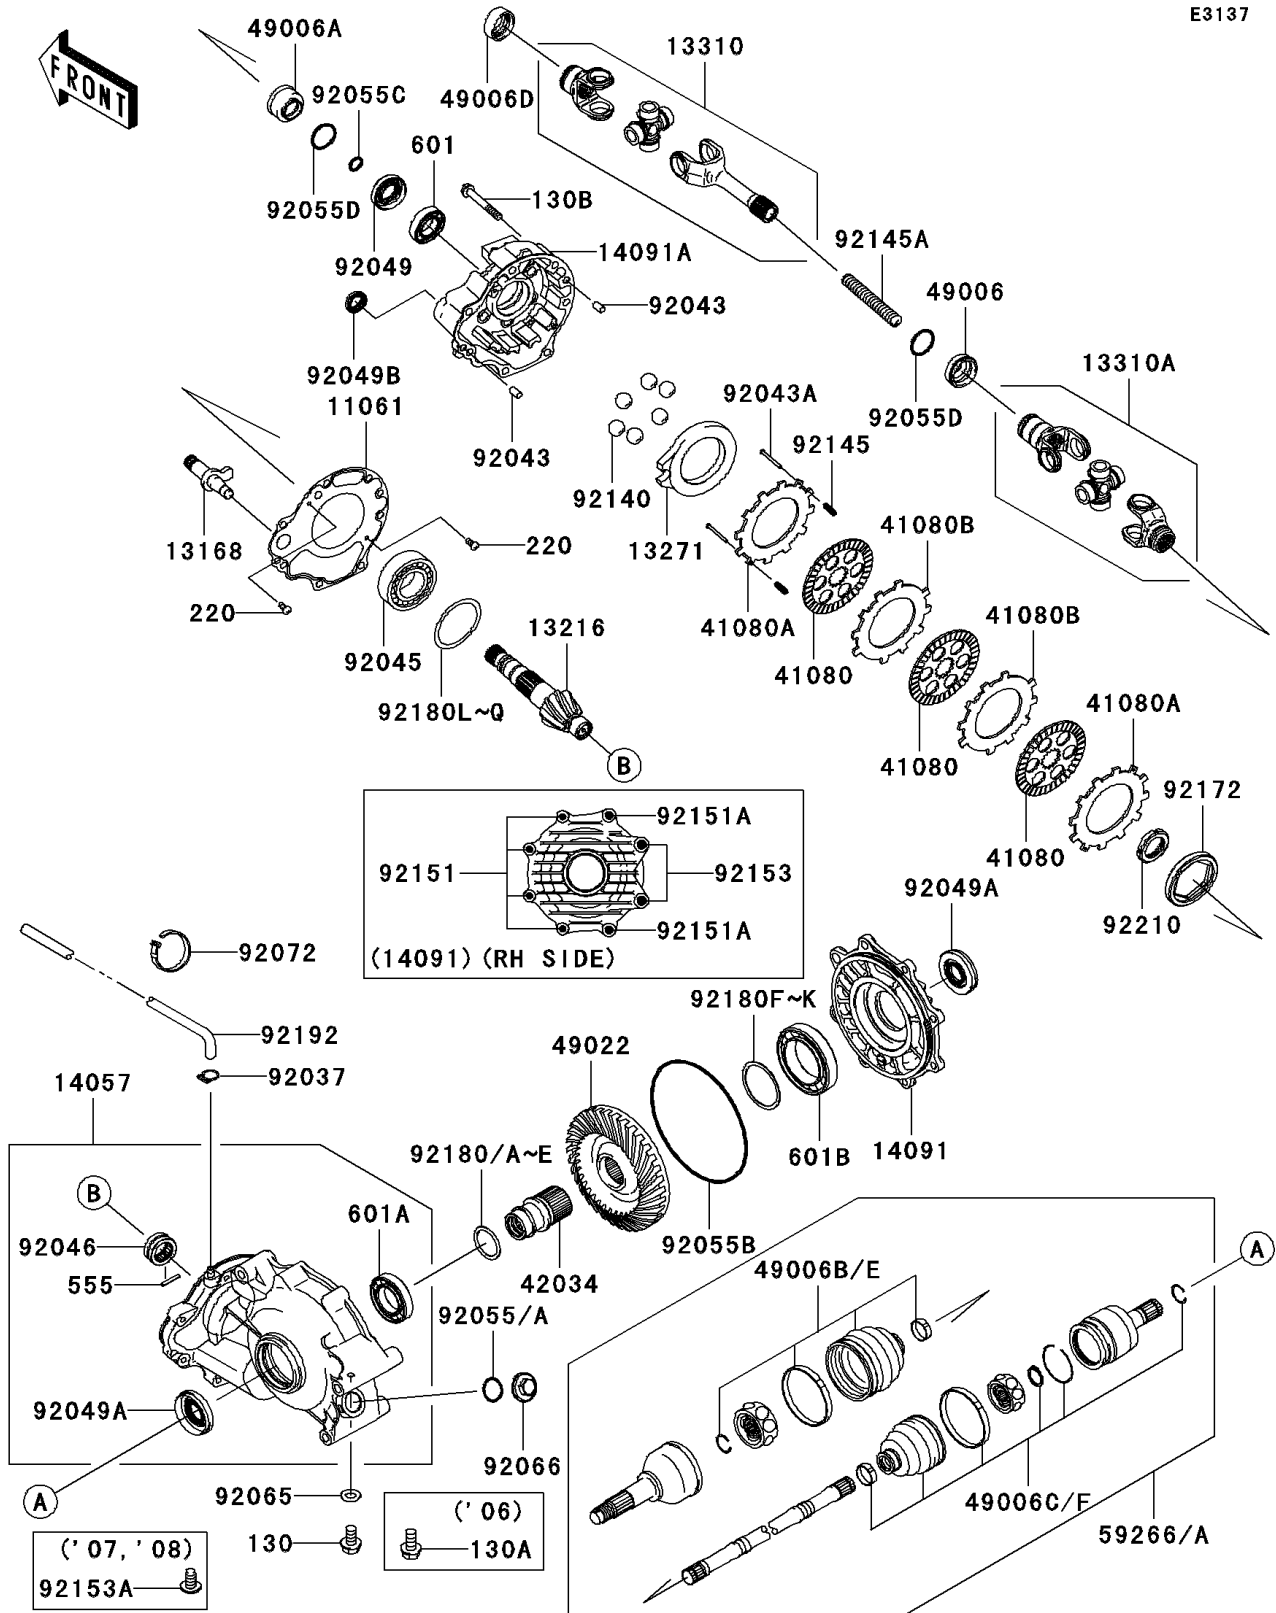

## PARTS DIAGRAM Drive Shaft-Rear

E3137

# 2010 Brute Force 650 4x4i Hardwoods Green HD (Canada Only)

## PARTS LIST

### Drive Shaft-Rear

ITEM NAME	PART NUMBER	QUANTITY
-----------	-------------	----------

---