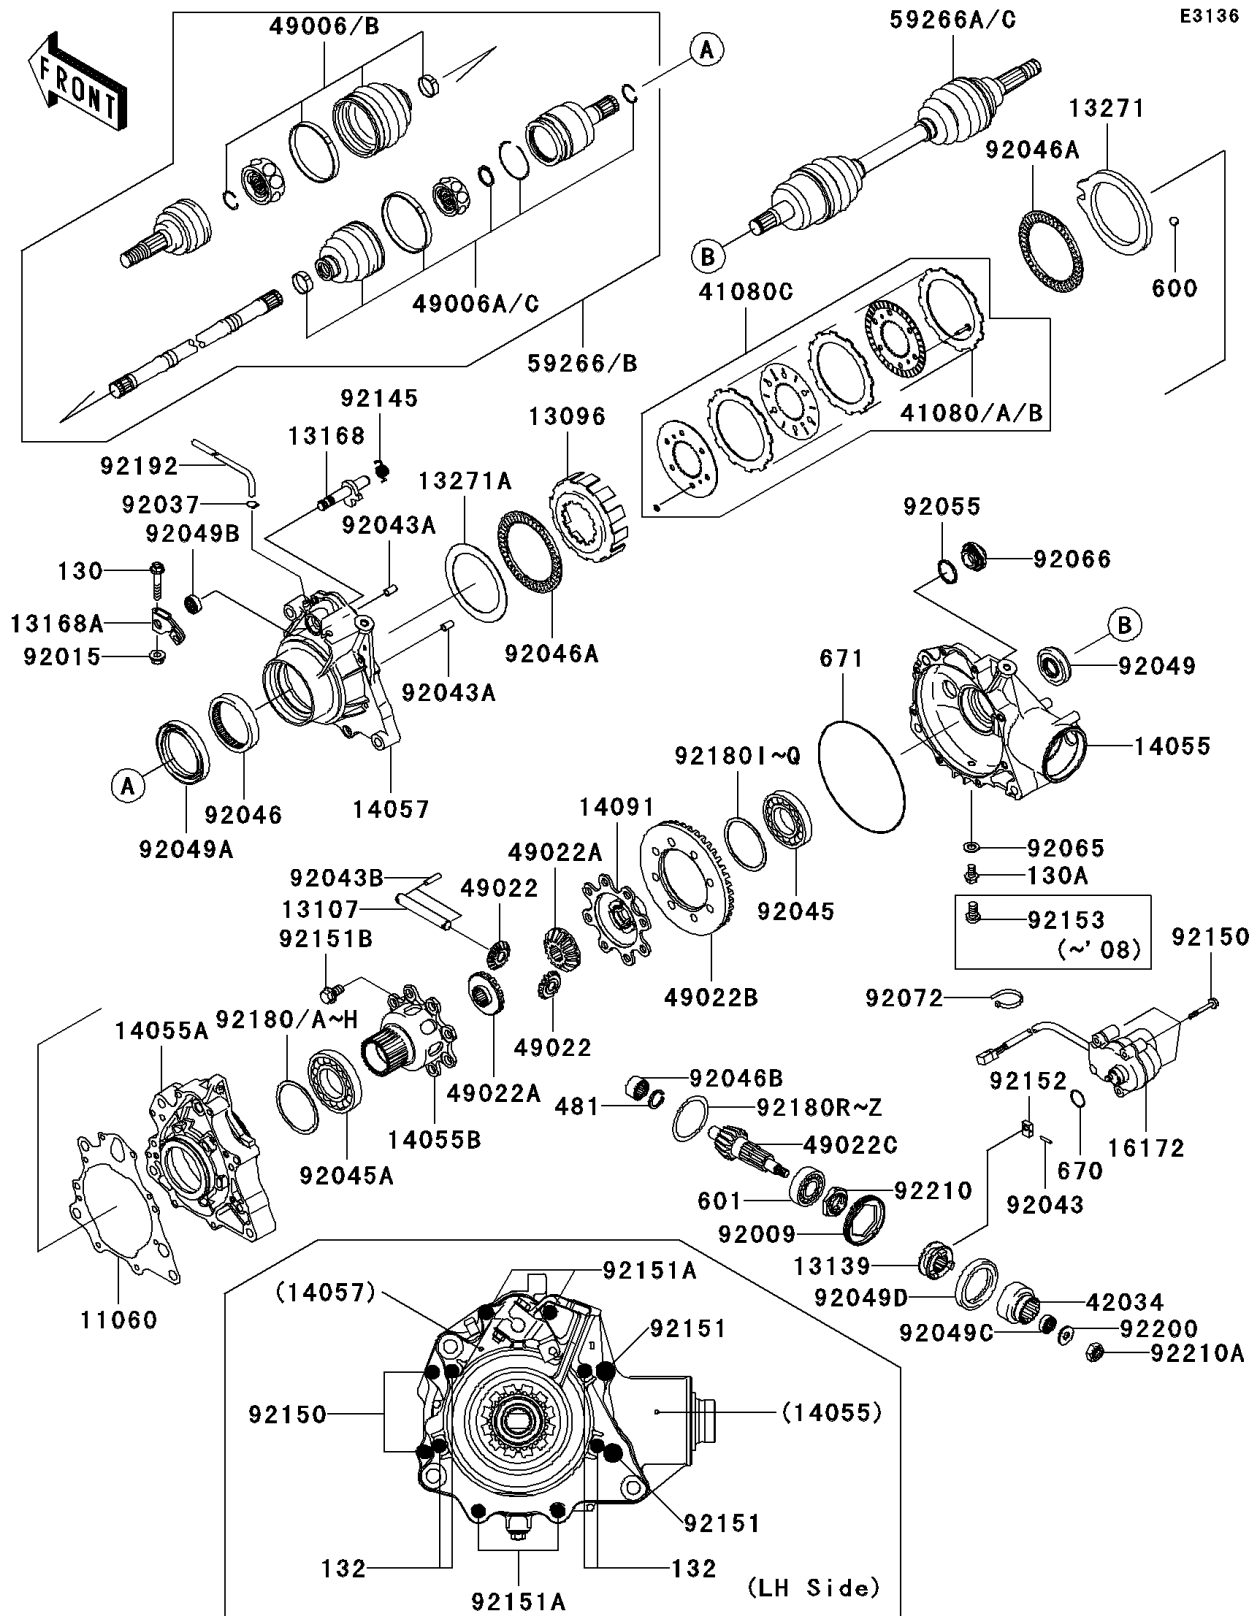

PARTS DIAGRAM Drive Shaft-Front

2010 Brute Force 650 4x4i Hardwoods Green HD (Canada Only)

PARTS LIST

Drive Shaft-Front

ITEM NAME	PART NUMBER	QUANTITY
-----------	-------------	----------
