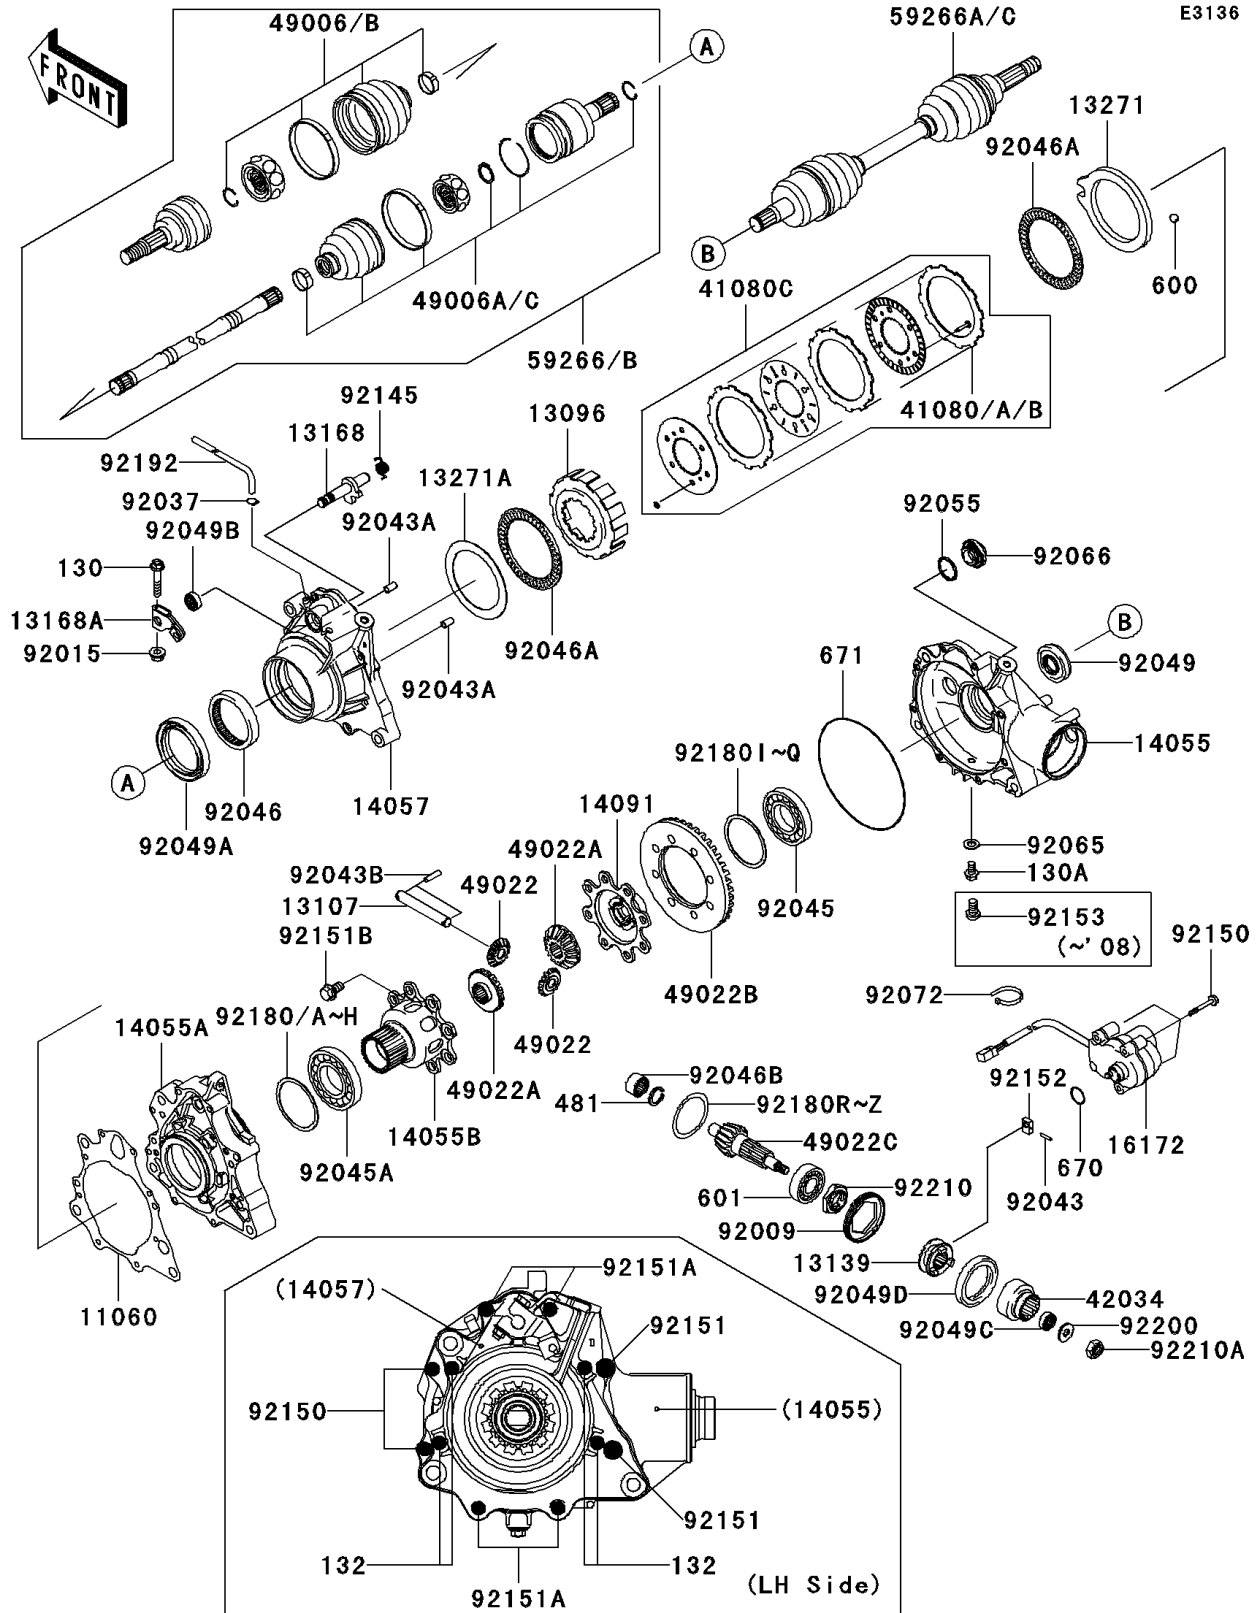

2006 Brute Force 650 4x4i Hardwoods Green HD

PARTS DIAGRAM

Drive Shaft-Front

2006 Brute Force 650 4x4i Hardwoods Green HD

PARTS LIST

Drive Shaft-Front

ITEM NAME	PART NUMBER	QUANTITY
-----------	-------------	----------
